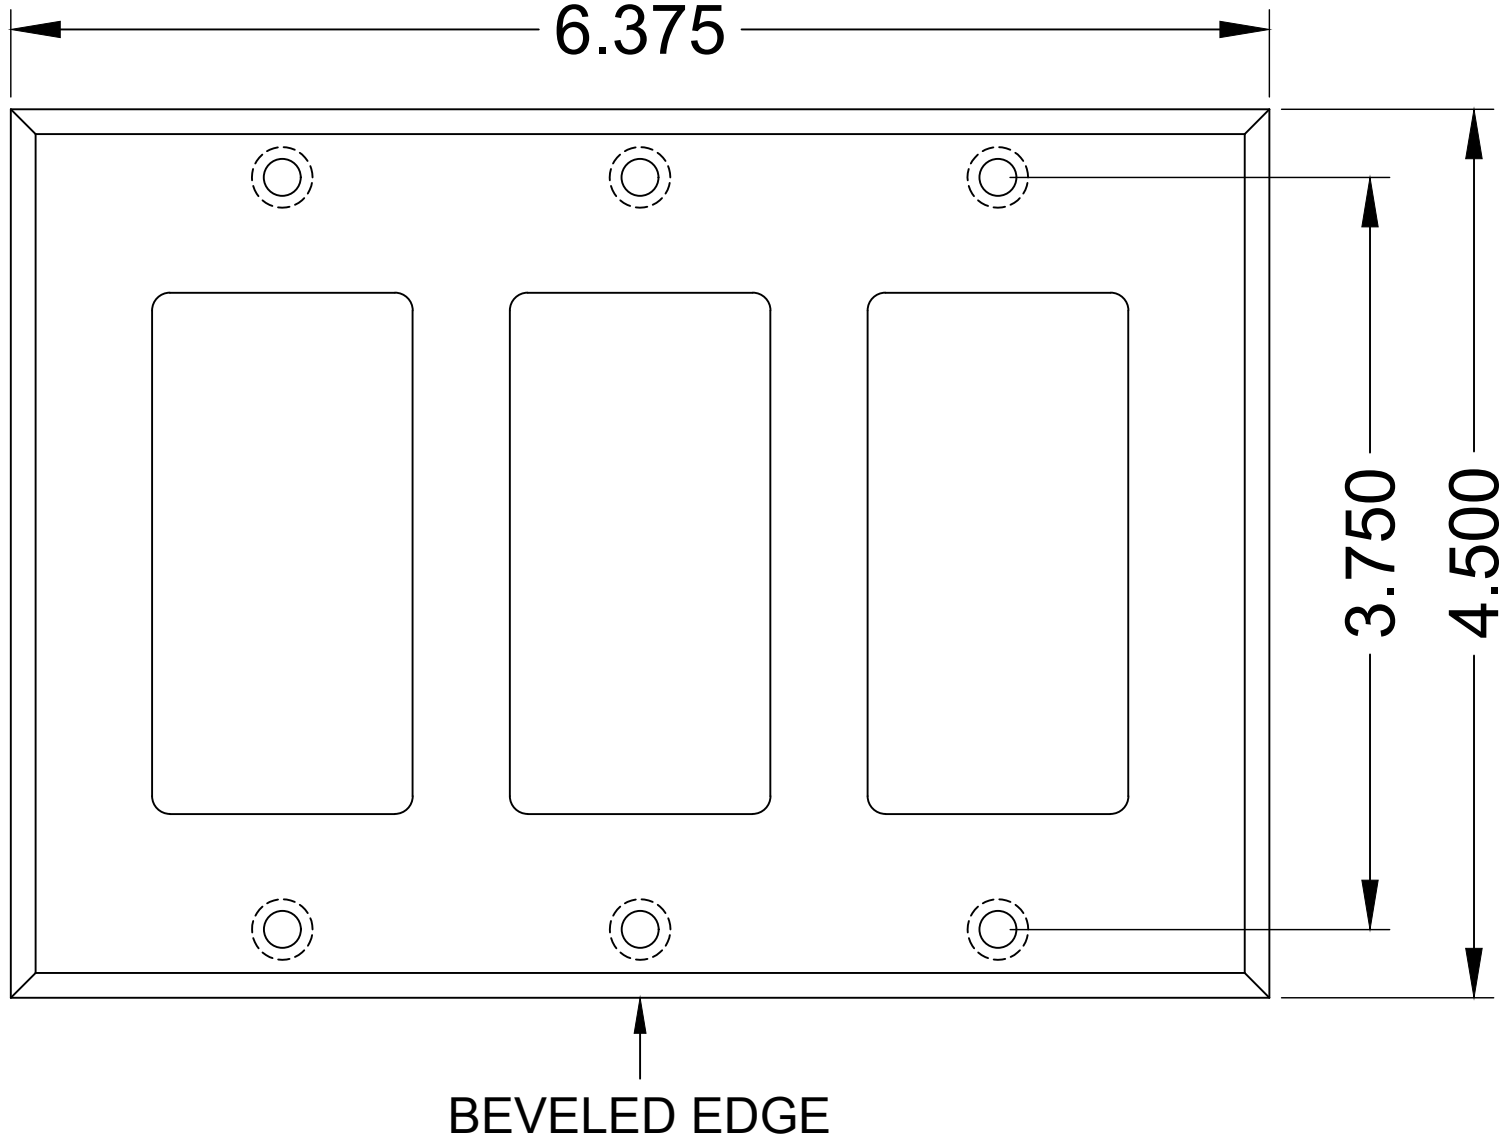

MODEL NO.	WP-317	SERIES	WP-310 SERIES	TYPE	3-GANG WALL PANEL	 PROUDLY MADE IN THE U.S.A.	 ACE BACKSTAGE CO Stage Product Systems <i>Connectivity</i> www.acebackstage.com
-----------	---------------	--------	----------------------	------	--------------------------	---	---

WP-310 SERIES PANELS

WP-310

WP-316

WP-318

WP-317

REVISED: 01/2021	MATERIAL:	FINISH:	DESCRIPTION:	REV 1
ALL DIMENSIONS ARE FOR REFERENCE ONLY. ALL DIMENSIONS ARE IN INCHES	THERMOPLASTIC	WHITE	TRIPLE GANG PANEL WITH (3) DECORA CUTOUTS.	SHEET 1 OF 1