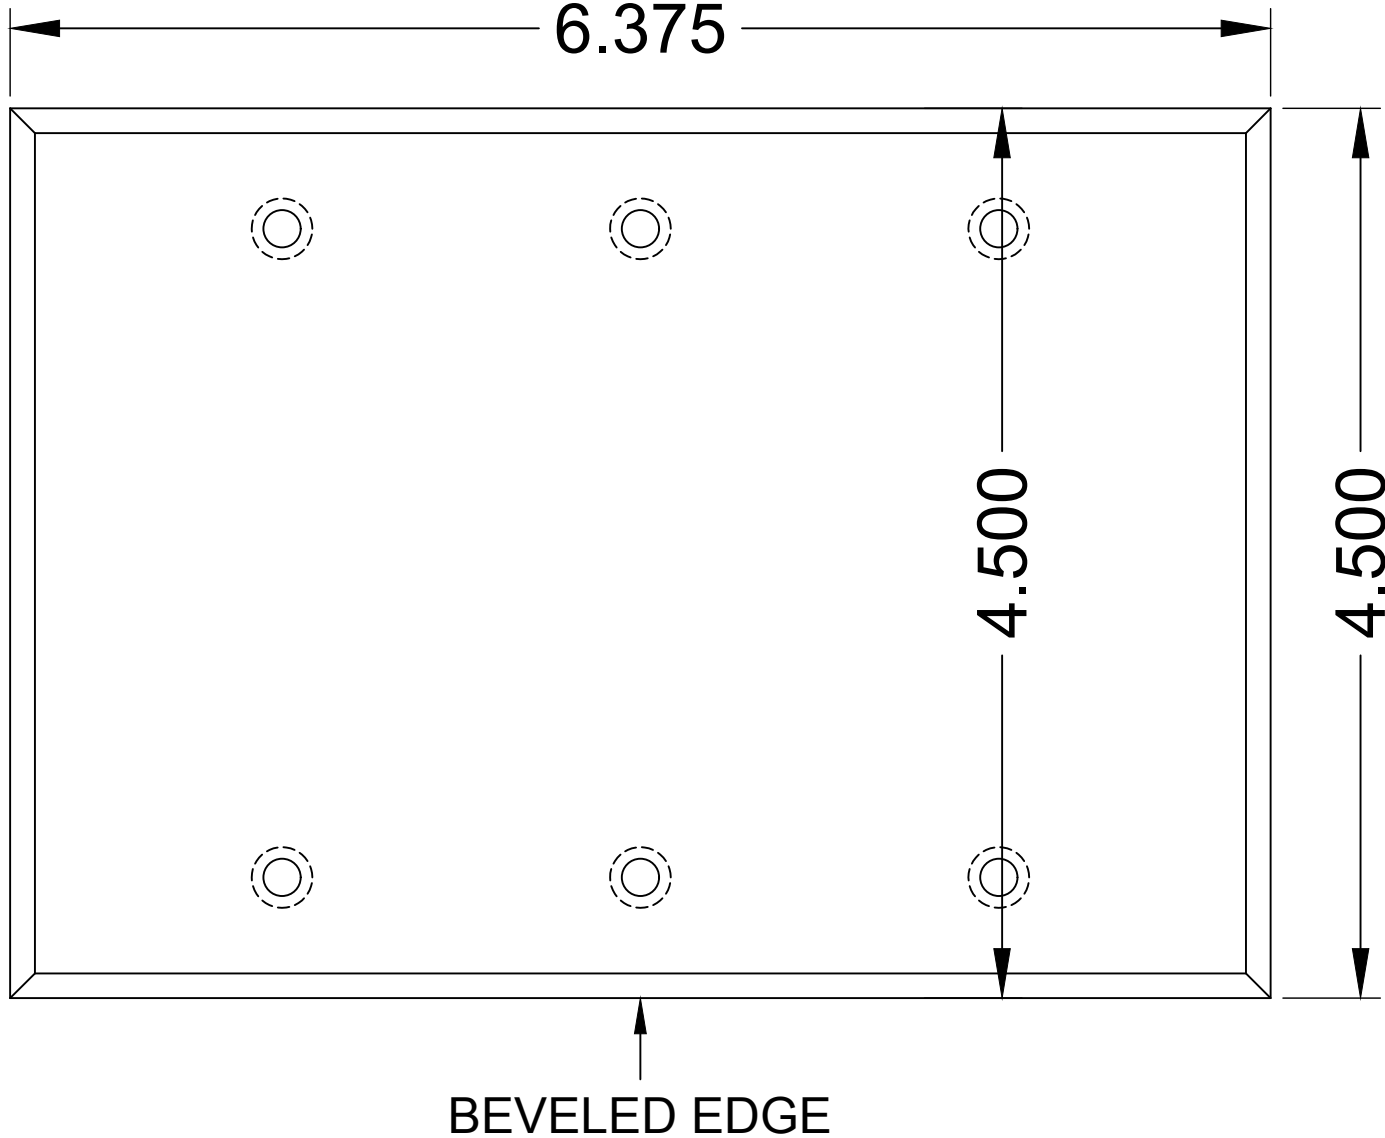

WP-310 SERIES PANELS

WP-310

WP-316

WP-318

WP-317

REVISED: 01/2021	MATERIAL:	FINISH:	DESCRIPTION:	REV 1
ALL DIMENSIONS ARE FOR REFERENCE ONLY. ALL DIMENSIONS ARE IN INCHES	THERMOPLASTIC	WHITE	TRIPLE GANG PANEL, BLANK.	SHEET 1 OF 1