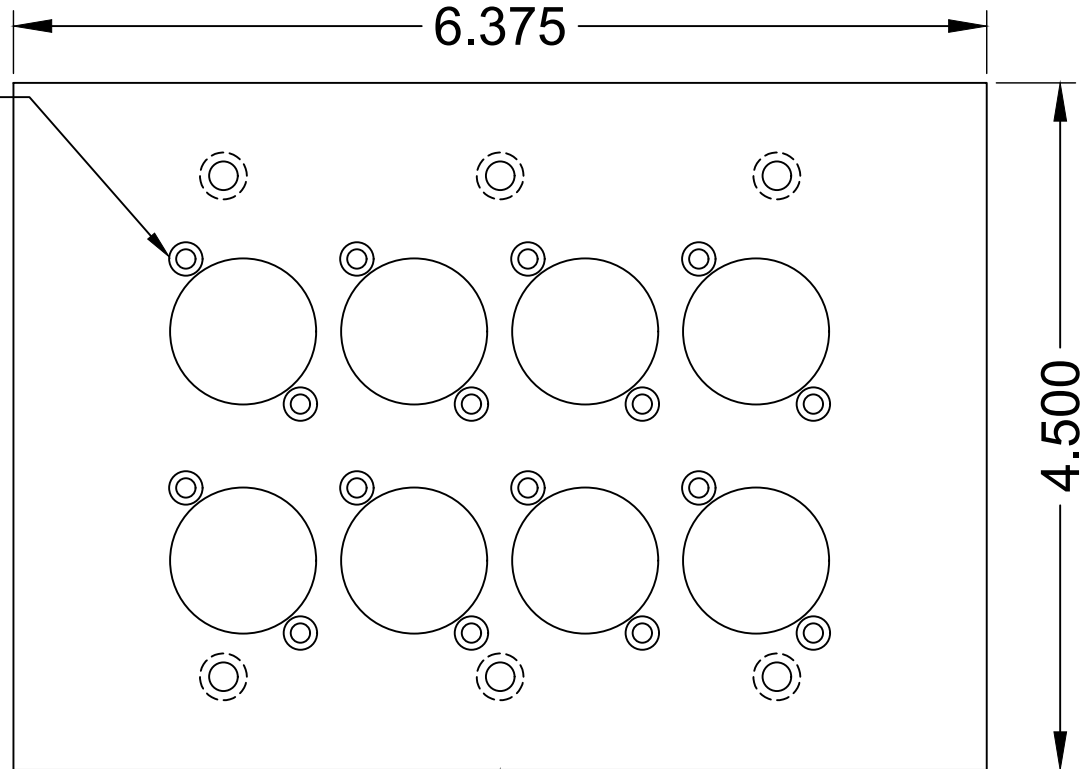

MODEL NO.	WP-308R	SERIES	WP-300 SERIES	TYPE	3-GANG WALL PANEL	 PROUDLY MADE IN THE U.S.A.	 ACE BACKSTAGE CO Stage Pocket Systems <i>Connectivity</i> www.acebackstage.com
-----------	----------------	--------	----------------------	------	--------------------------	---	--

WP-300 SERIES PANELS

ROUND CUTOUT AND COUNTERSUNK MOUNTING HOLES FOR REAR LOADING CONNECTORS.

REVISED: 01/2021	MATERIAL:	FINISH:	DESCRIPTION:	REV 1
ALL DIMENSIONS ARE FOR REFERENCE ONLY. ALL DIMENSIONS ARE IN INCHES	1/16" 6061-T6 ALUMINUM	BLACK POWDER COAT, SEMI GLOSS	THREE-GANG PANEL WITH (8) ROUND CUTOUTS FOR REAR LOADING.	SHEET 1 of 1