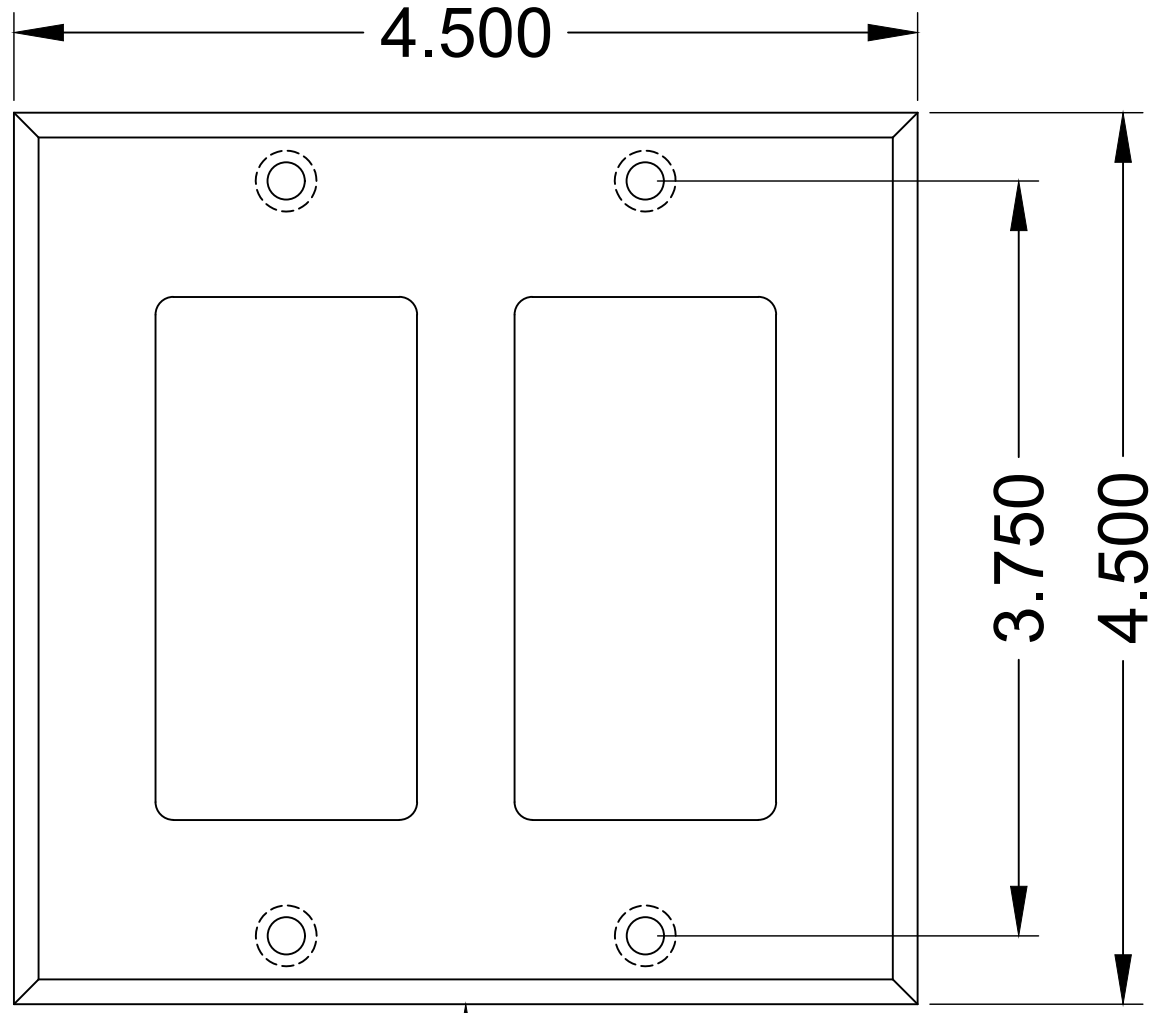

WP-210 SERIES PANELS

WP-210

WP-212

WP-214

WP-216

WP-217

BEVELED EDGE

REVISED: 01/2021	MATERIAL:	FINISH:	DESCRIPTION:	REV 1
ALL DIMENSIONS ARE FOR REFERENCE ONLY. ALL DIMENSIONS ARE IN INCHES	THERMOPLASTIC	WHITE	DOUBLE GANG PANEL WITH (2) DECORA CUTOUTS.	SHEET 1 OF 1