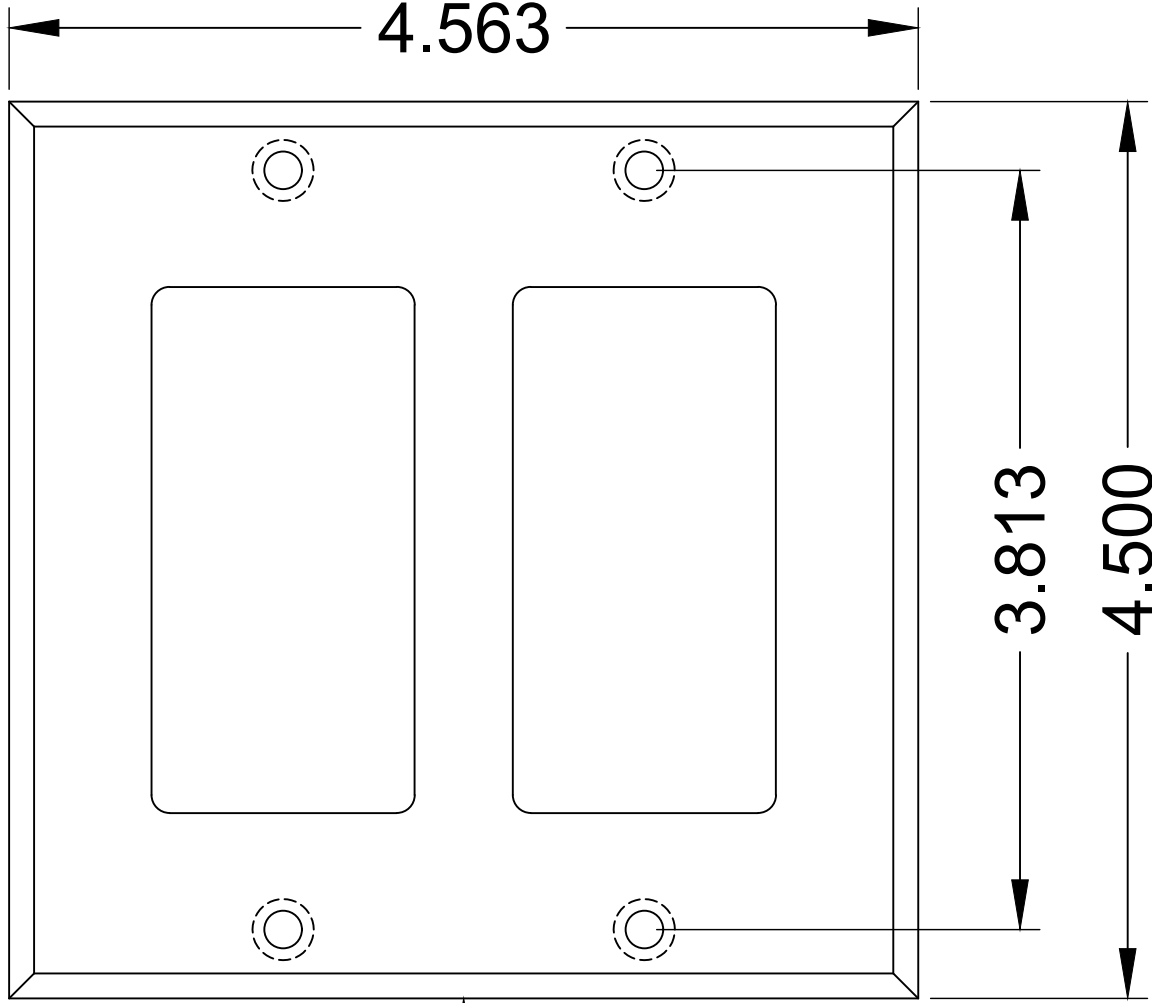

**WP-200 SERIES PANELS**

↑  
**BEVELED EDGE**

REVISED: 01/2021	MATERIAL:	FINISH:	DESCRIPTION:	REV 1
ALL DIMENSIONS ARE FOR REFERENCE ONLY. ALL DIMENSIONS ARE IN INCHES	1/16" 6061-T6 ALUMINUM	BLACK POWDER COAT, SEMI GLOSS	TWO-GANG PANEL WITH (2) DECORA CUTOUTS	SHEET 1 OF 1