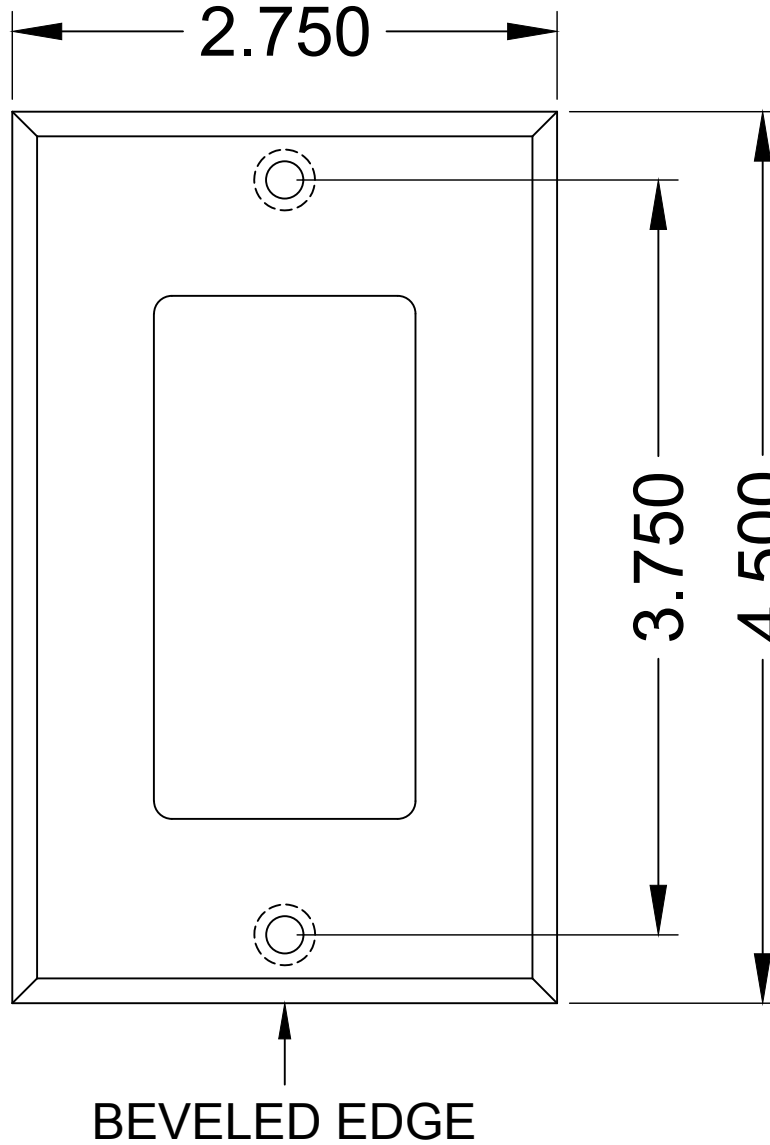

WP-110 SERIES PANELS

WP-110

WP-111

WP-112

WP-117

REVISED: 01/2021	MATERIAL:	FINISH:	DESCRIPTION:	REV 1
ALL DIMENSIONS ARE FOR REFERENCE ONLY. ALL DIMENSIONS ARE IN INCHES	THERMOPLASTIC	WHITE	SINGLE GANG PANEL WITH (1) DECORA CUTOUT	SHEET 1 OF 1