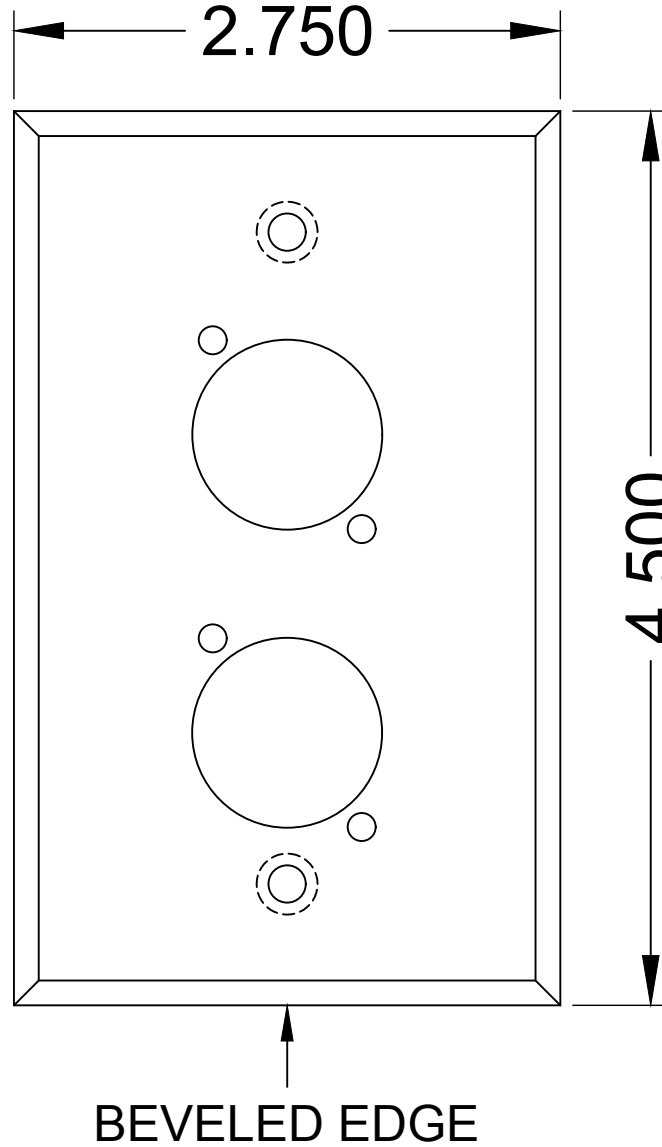

WP-110 SERIES PANELS

WP-110

WP-111

WP-112

WP-117

REVISED: 01/2021	MATERIAL:	FINISH:	DESCRIPTION:	REV 1
ALL DIMENSIONS ARE FOR REFERENCE ONLY. ALL DIMENSIONS ARE IN INCHES	THERMOPLASTIC	WHITE	SINGLE GANG PANEL WITH (2) NEUTRIK D-SERIES CUTOUTS.	SHEET 1 OF 1