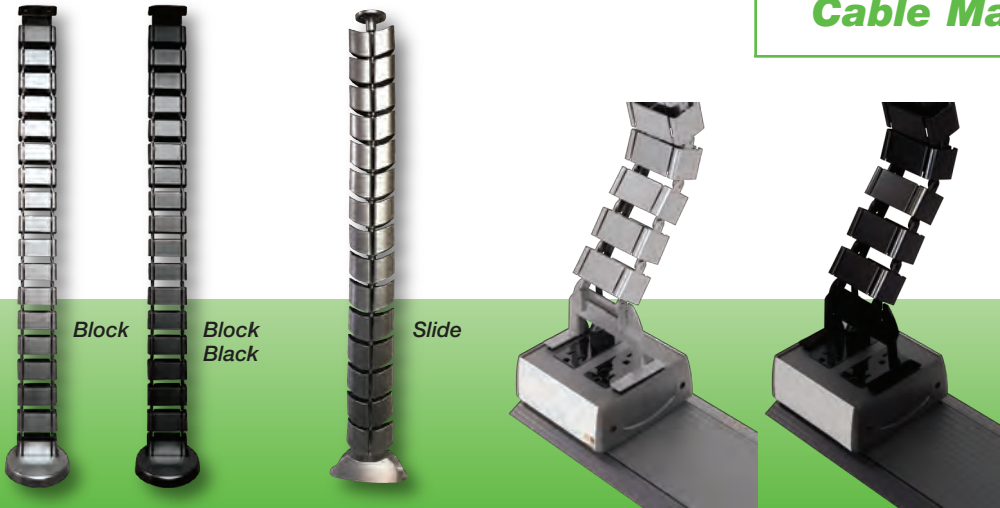

Concerto Collection

Block & Slide Pathways

FSR

Cable Management

BLOCK & SLIDE

Block cable pathway with mount-bracket.
(Left Aluminum, Right Black).
*Sold as complete assembled part.

DESCRIPTION

Our Concerto family of cable management products has expanded with the introduction of the Block and Slide cable pathway solutions. The Block and Slide provide a sleek, modern and easily adjustable wire duct, while simplifying wire management in your workspace. This is an economical and elegant way to route cabling from the underside of your work surface to the floor. Both models feature easy installation and add an aesthetically appealing appearance under any workspace. Manage your cables in-style with the Block and Slide.

FEATURES

- Modern wire duct, perfect for any environment where wire management is needed
- Sleek design integrates with any aesthetic
- Perfect for height-adjustable desk

Block Mounting Bracket for attachment to Smart-Way Device Box

BLOCK DETAIL DRAWINGS

ORDERING CHART

ITEM#	PART#	DESCRIPTION
18227	WM-CP-BCK	Block 30" Adjustable Cable Path - Silver
18586	WM-CP-BCK-B	Block 30" Adjustable Cable Path - Black
18228	WM-CP-SLD	Slide 30" Adjustable Cable Path - Silver
18322	WM-CP-BCKMT	Silver Block Mounting Bracket kit with Block under-table channel included for attachment to SW Device Box to table
18587	WM-CP-BCKMT-B	Black Block Mounting Bracket kit with Block under-table channel included for attachment to SW Device Box to table