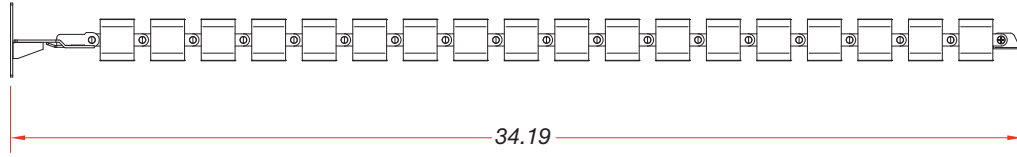

Concerto Collection

Block & Slide Pathways

FSR

Cable Management

BLOCK & SLIDE

Block cable pathway with mount-bracket.
(Left Aluminum, Right Black).
*Sold as complete assembled part.

DESCRIPTION

Our Concerto family of cable management products has expanded with the introduction of the Block and Slide cable pathway solutions. The Block and Slide provide a sleek, modern and easily adjustable wire duct, while simplifying wire management in your workspace. This is an economical and elegant way to route cabling from the underside of your work surface to the floor. Both models feature easy installation and add an aesthetically appealing appearance under any workspace. Manage your cables in-style with the Block and Slide.

BLOCK DETAIL DRAWINGS

ORDERING CHART

ITEM#	PART#	DESCRIPTION
18227	WM-CP-BCK	Block 30" Adjustable Cable Path - Silver
18586	WM-CP-BCK-B	Block 30" Adjustable Cable Path - Black
18228	WM-CP-SLD	Slide 30" Adjustable Cable Path - Silver
18322	WM-CP-BCKMT	Silver Block Mounting Bracket kit with Block under-table channel included for attachment to SW Device Box to table
18587	WM-CP-BCKMT-B	Black Block Mounting Bracket kit with Block under-table channel included for attachment to SW Device Box to table