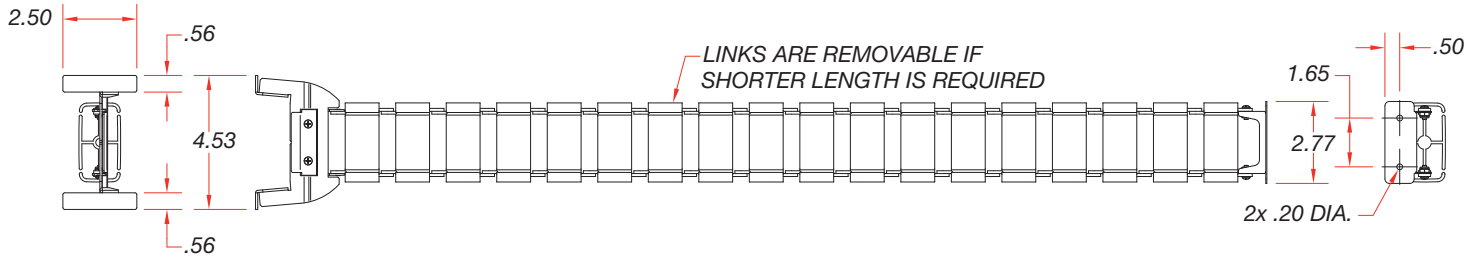

BLOCK DETAIL DRAWINGS

ORDERING CHART

ITEM#	PART#	DESCRIPTION
18227	WM-CP-BCK	Block 30" Adjustable Cable Path - Silver
18586	WM-CP-BCK-B	Block 30" Adjustable Cable Path - Black
18228	WM-CP-SLD	Slide 30" Adjustable Cable Path - Silver
18322	WM-CP-BCKMT	Silver Block Mounting Bracket kit with Block under-table channel included for attachment to SW Device Box to table
18587	WM-CP-BCKMT-B	Black Block Mounting Bracket kit with Block under-table channel included for attachment to SW Device Box to table