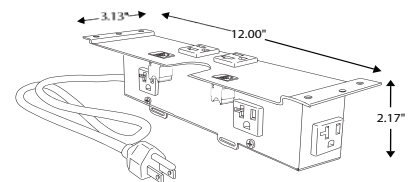

VILLA™ II SINGLE CIRCUIT CORDED SERIES

The Villa II expands on popular elements of our standard Villa by providing added features to address undertable power applications and cord management. Villa II provides two power receptacles easily accessible from the table top, as well as three convenience receptacles below the work surface offering additional opportunity to power ancillary devices or accessories like lamps, monitors, and computers. An integral access hole and cable tabs allow for built-in wire management. Choose from a variety of configurations featuring power, data, and 2.1A USB charging ports to meet the best fit for your individual application.

Ordering Information

Part Number	Configuration	Finish
VIL2-C-U-D-B-Length*	Villa II with 5 Power, (2) 2.1A USB charging ports, and (2) RJ45 cat6 data with molded 3 pronged plug.	Black
VIL2-C-U-D-S-Length*		Silver
VIL2-C-U-D-W-Length*		Gloss White
VIL2-C-U-DKOB-Length*	Villa II with 5 Power, (2) 2.1A USB charging ports, and (2) Data Knockouts with molded 3 pronged plug.	Black
VIL2-C-U-DKOS-Length*		Silver
VIL2-C-U-DKOW-Length*		Gloss White
VIL2-C2-D-B-Length*	Villa II with 5 Power and (2) RJ45 cat6 data with molded 3 pronged plug.	Black
VIL2-C2-D-S-Length*		Silver
VIL2-C2-D-W-Length*		Gloss White
VIL2-C2-DKOB-Length*	Villa II with 5 Power, (2) Data Knockouts with molded 3 pronged plug.	Black
VIL2-C2-DKOS-Length*		Silver
VIL2-C2-DKOW-Length*		Gloss White

*Cord lengths available are 36", 72", and 108". Pricing is standard for all 3 cord lengths. Each Villa comes with 4 cable clamps with screws and 6 power base mounting screws

Villa Grommets	
FLUSH STYLE	LIFT STYLE
VIL-GROM-F-AL	VIL-GROM-L-B
VIL-GROM-F-SS	VIL-GROM-L-S
VIL-GROM-F-S	VIL-GROM-L-W
VIL-GROM-F-B	
VIL-GROM-F-W	

Villa Grommets come with 2 mounting screws

Configurations:

VILLA II POWER BASE WITH DATA SHOWN:
12.00" x 3.13" x 2.17"

VILLA II POWER BASE WITH USB AND DATA SHOWN:
12.00" x 3.13" x 3.08"

VILLA GROMMET (FLUSH SHOWN):
3.39" x 5.68"