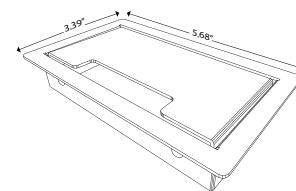

Ordering Information

Part Number	Configuration	Finish
VIL2-C-U-D-B-Length*	Villa II with 5 Power, (2) 2.1A USB charging ports, and (2) RJ45 cat6 data with molded 3 pronged plug.	Black
VIL2-C-U-D-S-Length*		Silver
VIL2-C-U-D-W-Length*		Gloss White
VIL2-C-U-DKOB-Length*	Villa II with 5 Power, (2) 2.1A USB charging ports, and (2) Data Knockouts with molded 3 pronged plug.	Black
VIL2-C-U-DKOS-Length*		Silver
VIL2-C-U-DKOW-Length*		Gloss White
VIL2-C2-D-B-Length*	Villa II with 5 Power and (2) RJ45 cat6 data with molded 3 pronged plug.	Black
VIL2-C2-D-S-Length*		Silver
VIL2-C2-D-W-Length*		Gloss White
VIL2-C2-DKOB-Length*	Villa II with 5 Power, (2) Data Knockouts with molded 3 pronged plug.	Black
VIL2-C2-DKOS-Length*		Silver
VIL2-C2-DKOW-Length*		Gloss White

*Cord lengths available are 36", 72", and 108". Pricing is standard for all 3 cord lengths. Each Villa comes with 4 cable clamps with screws and 6 power base mounting screws

Villa Grommets	
FLUSH STYLE	LIFT STYLE
VIL-GROM-F-AL	VIL-GROM-L-B
VIL-GROM-F-SS	VIL-GROM-L-S
VIL-GROM-F-S	VIL-GROM-L-W
VIL-GROM-F-B	
VIL-GROM-F-W	

Villa Grommets come with 2 mounting screws

Configurations:

VILLA II POWER BASE WITH DATA SHOWN:
12.00" x 3.13" x 2.17"

VILLA II POWER BASE WITH USB AND DATA SHOWN:
12.00" x 3.13" x 3.08"

VILLA GROMMET (FLUSH SHOWN):
3.39" x 5.68"