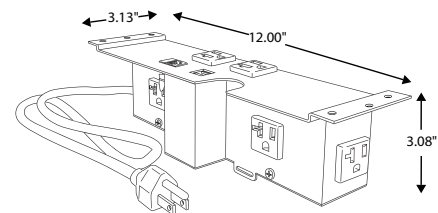

Ordering Information

Part Number	Configuration	Finish
VIL2-C-U-D-B-Length*	Villa II with 5 Power, (2) 2.1A USB charging ports, and (2) RJ45 cat6 data with molded 3 pronged plug.	Black
VIL2-C-U-D-S-Length*		Silver
VIL2-C-U-D-W-Length*		Gloss White
VIL2-C-U-DKOB-Length*	Villa II with 5 Power, (2) 2.1A USB charging ports, and (2) Data Knockouts with molded 3 pronged plug.	Black
VIL2-C-U-DKOS-Length*		Silver
VIL2-C-U-DKOW-Length*		Gloss White
VIL2-C2-D-B-Length*	Villa II with 5 Power and (2) RJ45 cat6 data with molded 3 pronged plug.	Black
VIL2-C2-D-S-Length*		Silver
VIL2-C2-D-W-Length*		Gloss White
VIL2-C2-DKOB-Length*	Villa II with 5 Power, (2) Data Knockouts with molded 3 pronged plug.	Black
VIL2-C2-DKOS-Length*		Silver
VIL2-C2-DKOW-Length*		Gloss White

*Cord lengths available are 36", 72", and 108". Pricing is standard for all 3 cord lengths. Each Villa comes with 4 cable clamps with screws and 6 power base mounting screws

Villa Grommets	
FLUSH STYLE	LIFT STYLE
VIL-GROM-F-AL	VIL-GROM-L-B
VIL-GROM-F-SS	VIL-GROM-L-S
VIL-GROM-F-S	VIL-GROM-L-W
VIL-GROM-F-B	
VIL-GROM-F-W	

Villa Grommets come with 2 mounting screws

Configurations:

VILLA II POWER BASE WITH DATA SHOWN:
12.00" x 3.13" x 2.17"

VILLA II POWER BASE WITH USB AND DATA SHOWN:
12.00" x 3.13" x 3.08"

VILLA GROMMET (FLUSH SHOWN):
3.39" x 5.68"