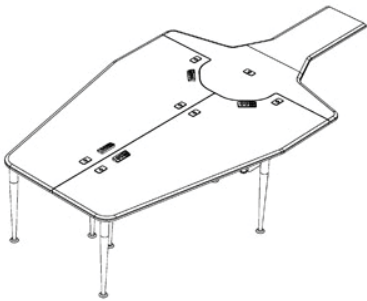

Closed Configuration

Open Configuration

Closed Configuration shown

Designed primarily for the telepresence market, **VC-TABLE** brings a clean high-tech look to today's conference rooms. Depending on the specifications and VC system being used, this versatile table can setup as a trapezoidal table or a telepresence suite configuration.

**Standard Features**

- Can be setup in deep or wide room configuration
- Seats 6-7 people depending on setup
- Cable management tray and grommets built in
- Built in equipment rack for codec or PC, 10U with easy access
- Bridge for cable management to room or furniture
- 2 bridges offered for different camera distance requirements
- Thermal wrap laminate finish in many colors
- Also offered as AVF configured packages

**Options**

- **PLM1022** 10" - 22" LCD monitor mount
- **PB** Six outlet power bar with 10 ft. cord
- **CAM** Camera/codec mount
- **TVCB** Camera bracket for freestanding or wall mount TV's
- **CS** Wall mount camera or codec shelf
- **CBB-TV** Under TV camera bracket (26" - 80" TV's)
- **POP5** Pop-up connection panel
- **SF-PB3** Surface mounted 3-outlet 120V power bar with 10 ft. cord
- **9031** Vented metal shelf
- **9041** Sliding shelf
- **9052** Sliding drawer
- **Wall Panels** Set of 6 (Match table color)
- **CUSTOM CUTOUTS** Cutouts for electronics or other items specified by the customer