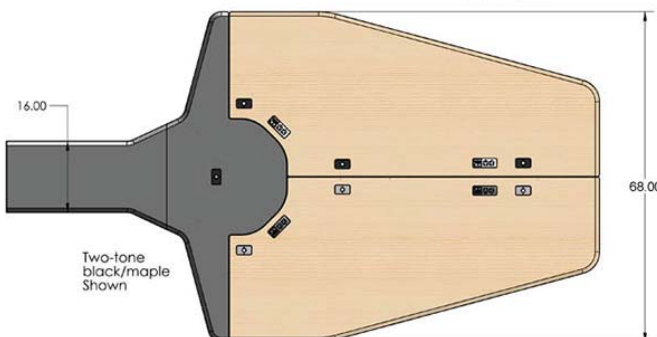

Closed Configuration

Open Configuration

Closed Configuration shown

Designed primarily for the telepresence market, **VC-TABLE** brings a clean high-tech look to today's conference rooms. Depending on the specifications and VC system being used, this versatile table can setup as a trapezoidal table or a telepresence suite configuration.

**Standard Features**

- Can be setup in deep or wide room configuration
- Seats 6-7 people depending on setup
- Cable management tray and grommets built in
- Built in equipment rack for codec or PC, 10U with easy access
- Bridge for cable management to room or furniture
- 2 bridges offered for different camera distance requirements
- Thermal wrap laminate finish in many colors
- Also offered as AVF configured packages

**Specifications**

**Model:** VC-TABLE  
**Width:** Varies  
**Depth:** Varies  
**Height:** 29-1/8"

**Finishes**

The information contained in this drawing is the sole property of AVF Audio Visual Furniture International. Any reproduction in part or as a whole without the written permission of Audio Visual Furniture International is prohibited. AVF can build or modify stock configurations to suit customer specifications. Please contact us to discuss how this service can help meet your needs. Some quantity restrictions may apply. Specification subject to change without notice. Computers, cameras, monitors, etc. are shown to illustrate product usage and are not included unless otherwise noted.