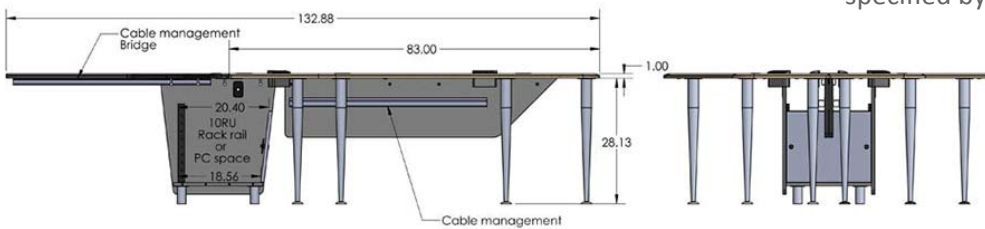

Closed Configuration

Open Configuration

Closed Configuration shown

Designed primarily for the telepresence market, **VC-TABLE** brings a clean high-tech look to today's conference rooms. Depending on the specifications and VC system being used, this versatile table can setup as a trapezoidal table or a telepresence suite configuration.

**Standard Features**

- Can be setup in deep or wide room configuration
- Seats 6-7 people depending on setup
- Cable management tray and grommets built in
- Built in equipment rack for codec or PC, 10U with easy access
- Bridge for cable management to room or furniture
- 2 bridges offered for different camera distance requirements
- Thermal wrap laminate finish in many colors
- Also offered as AVF configured packages

**Options**

- **PLM1022** 10" - 22" LCD monitor mount
- **PB** Six outlet power bar with 10 ft. cord
- **CAM** Camera/codec mount
- **TVCB** Camera bracket for freestanding or wall mount TV's
- **CS** Wall mount camera or codec shelf
- **CBB-TV** Under TV camera bracket (26" - 80" TV's)
- **POP5** Pop-up connection panel
- **SF-PB3** Surface mounted 3-outlet 120V power bar with 10 ft. cord
- **9031** Vented metal shelf
- **9041** Sliding shelf
- **9052** Sliding drawer
- **Wall Panels** Set of 6 (Match table color)
- **CUSTOM CUTOUTS** Cutouts for electronics or other items specified by the customer