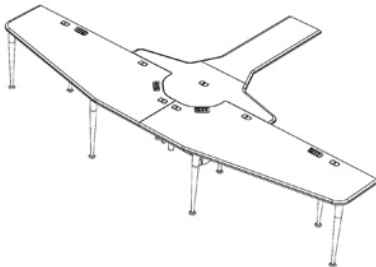

Closed Configuration

Open Configuration

Closed Configuration shown

Designed primarily for the telepresence market, **VC-TABLE** brings a clean high-tech look to today's conference rooms. Depending on the specifications and VC system being used, this versatile table can setup as a trapezoidal table or a telepresence suite configuration.

**Standard Features**

- Can be setup in deep or wide room configuration
- Seats 6-7 people depending on setup
- Cable management tray and grommets built in
- Built in equipment rack for codec or PC, 10U with easy access
- Bridge for cable management to room or furniture
- 2 bridges offered for different camera distance requirements
- Thermal wrap laminate finish in many colors
- Also offered as AVF configured packages

**Options**

- **PLM1022** 10" - 22" LCD monitor mount
- **PB** Six outlet power bar with 10 ft. cord
- **CAM** Camera/codec mount
- **TVCB** Camera bracket for freestanding or wall mount TV's
- **CS** Wall mount camera or codec shelf
- **CBB-TV** Under TV camera bracket (26" - 80" TV's)
- **POP5** Pop-up connection panel
- **SF-PB3** Surface mounted 3-outlet 120V power bar with 10 ft. cord
- **9031** Vented metal shelf
- **9041** Sliding shelf
- **9052** Sliding drawer
- **Wall Panels** Set of 6 (Match table color)
- **CUSTOM CUTOUTS** Cutouts for electronics or other items specified by the customer