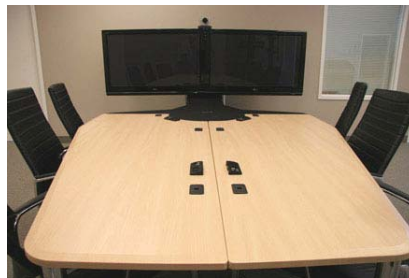

Closed Configuration

Open Configuration

Closed Configuration shown

Designed primarily for the telepresence market, **VC-TABLE** brings a clean high-tech look to today's conference rooms. Depending on the specifications and VC system being used, this versatile table can setup as a trapezoidal table or a telepresence suite configuration.

**Standard Features**

- Can be setup in deep or wide room configuration
- Seats 6-7 people depending on setup
- Cable management tray and grommets built in
- Built in equipment rack for codec or PC, 10U with easy access
- Bridge for cable management to room or furniture
- 2 bridges offered for different camera distance requirements
- Thermal wrap laminate finish in many colors
- Also offered as AVF configured packages

**Options**

- **PLM1022** 10" - 22" LCD monitor mount
- **PB** Six outlet power bar with 10 ft. cord
- **CAM** Camera/codec mount
- **TVCB** Camera bracket for freestanding or wall mount TV's
- **CS** Wall mount camera or codec shelf
- **CBB-TV** Under TV camera bracket (26" - 80" TV's)
- **POP5** Pop-up connection panel
- **SF-PB3** Surface mounted 3-outlet 120V power bar with 10 ft. cord
- **9031** Vented metal shelf
- **9041** Sliding shelf
- **9052** Sliding drawer
- **Wall Panels** Set of 6 (Match table color)
- **CUSTOM CUTOUTS** Cutouts for electronics or other items specified by the customer