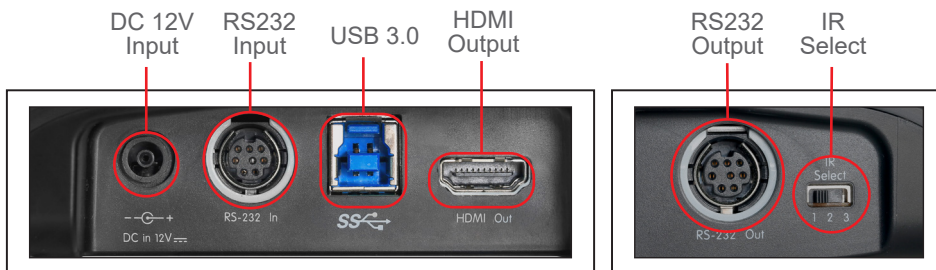

Product Specifications

Sensor	1/2.8" 2 MP CMOS	Focus System	Auto, Manual
Video Format	HDMI: 1080p 60 / 50 fps 720p 60 / 50 fps USB: 1080p 30 / 25 fps 720p 30 / 25 fps	Gain Control	Auto, manual
Video Output (HD) Interface	HDMI, USB 3.0	White Balance	Auto, one-push, manual
Optical Zoom	12x	Exposure Control	Auto, manual
Digital Zoom	12x (HDMI Only)	WDR	Yes
Viewing Angle	72°(H) 80°(D)	3D NR	Yes
Panning Angle	+100° ~ -100°	Image Flip	Yes
Panning Speed	100°/Sec	Preset Positions	128
Tilting Angle	+30° ~ -30°	Camera Control Interface	RS-232 In and Out / USB
Tilting Speed	100°/Sec	Camera Control Protocol	VISCA / UVC
Aperture	F1.6~F2.8	Video Stream	YUV422 / MJPEG
Focal Length	f = 3.92 ~ 47.32 mm	IR pass-through	Yes
Shutter Speed	1/1 ~ 1/10,000 sec	IR receiver	Yes
Minimum Object Distance	500mm (Wide) ~ 1500mm (Tele)	IR remote control	Yes
Video S/N Ratio	> 50dB	Power consumption	< 13W
Minimum Illumination	1.6 lux (F1.8, 50IRE, 60fps)	Weight	2.9 lbs(1.3 kg)
		Dimension (W x D x H)	10.6" x 4.8" x 6.2" (267.8 x 123 x 156.1 mm)

I/O CONNECTIONS