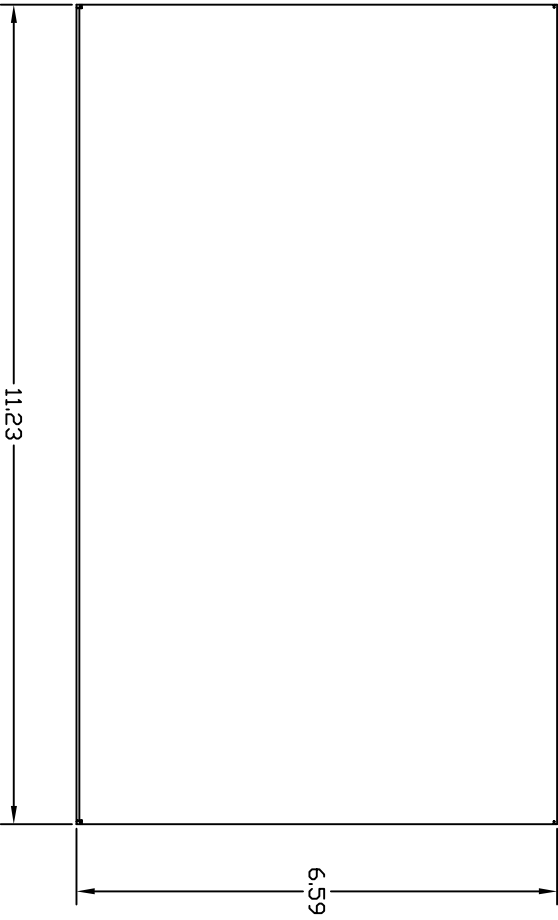

FRONT VIEW

TOP VIEW

REAR VIEW

URS HALVARCH						
SIZE	TITLE	BASIC DIMENSIONS				
A		MODEL UHBX-6S				
DRAWN BY	JBB	DATE	10/08/18	PART NUMBER	N/A	REV
FILE NAME:	MD-UHBX-6S.DWG	SCALE:	N/A	SHEET	1 OF 1	A