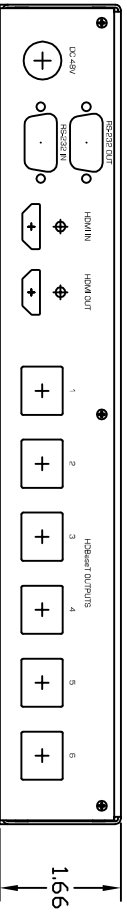

FRONT VIEW

TOP VIEW

REAR VIEW

URS HALVARCH						
SIZE	TITLE	BASIC DIMENSIONS				
A		MODEL UHBX-6S				
DRAWN BY	JBB	DATE	10/08/18	PART NUMBER	N/A	REV
FILE NAME:	MD-UHBX-6S.DWG	SCALE:	N/A	SHEET	1 OF 1	A