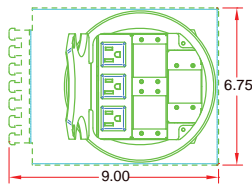

TYPICAL ASSEMBLY