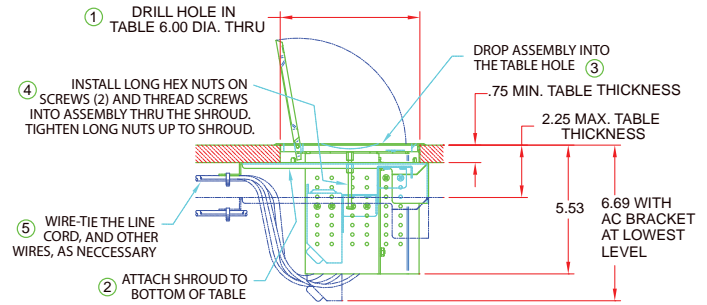

TYPICAL ASSEMBLY

BRACKET ASSEMBLIES

LARGE SECTION BRACKET

SMALL SECTION BRACKET

Can use up to four FSR TBRT retractors. See LIT1497 TBRT Retractor Spec for details.

X This symbol indicates the device is **RETRACTOR Ready** and accepts the number of retractors shown in the circle.

ORDERING INFORMATION

Configure your T6 Table Box

- Select a Table Box
- Select two Large Section Brackets
- Select one Small Section Bracket

Item #	Part #	Description
T6 Table Box - Choose one		
17060	T6-BLK	6" Table Box with No Brackets - Black
17121	T6-BIBLK	6" Table Box with No Brackets - Brush Insert - Black
17061	T6-SQBLK	6" Table Box with No Brackets - Square Black
17122	T6-BISQBLK	6" Table Box with No Brackets - Brush Insert - Square Black
17062	T6-ALU	6" Table Box with No Brackets - Aluminum
17123	T6-BIALU	6" Table Box with No Brackets - Brush Insert - Aluminum
17063	T6-SQALU	6" Table Box with No Brackets - Square Aluminum
17124	T6-BISQALU	6" Table Box with No Brackets - Brush Insert - Square Aluminum
17064	T6-BRS	6" Table Box with No Brackets - Brass
17125	T6-BIBRS	6" Table Box with No Brackets - Brush Insert - Brass
17065	T6-SQBRS	6" Table Box with No Brackets - Square Brass
17126	T6-BISQBRS	6" Table Box with No Brackets - Brush Insert - Square Brass
T6 Large Section Brackets – Choose TWO		
Edison - Standard 3 Prong Edison Plug Mains - Hard Wired Electric Feed		
17067	T6-LB-AC3	T6 Large Section Bracket w/ 3 AC Outlets - Edison
17068	T6-LB-AC3HW	T6 Large Section Bracket w/ 3 AC Outlets - Mains
17069	T6-LB-4IPS	T6 Large Section Bracket w/ 2 x 2 Space IPS Openings
17070	T6-LB-5SS	T6 Large Section Bracket for 5 Snap In Connectors
17071	T6-LB-CP	T6 Large Section Bracket for Cable Pull
17639	T6-LB-RTMKT	T6 Large Section Bracket for up to four TBRT Retractors.
T6 Small Section Brackets – Choose ONE		
17072	T6-SB-2IPS	T6 Small Section Bracket w/ 1 2 Space IPS Opening
17073	T6-SB-3SS	T6 Small Section Bracket for 3 Snap In Connectors
17074	T6-SB-CP	T6 Small Section Bracket for Cable Pull

244 Bergen Boulevard, Woodland Park, NJ 07424
Phone: 973.785.4347 · Fax: 973.785.4207
Web: www.fsrinc.com · E-mail: sales@fsrinc.com