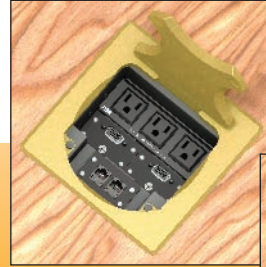

T6-AC3 Table Boxes

FSR

Metal Products Group

T6-AC3 Table Boxes

T6 Black / Aluminum

Shown with round cover and IPS Plates.

T6 Brass

Shown with square cover and IPS Plates.

T6 Aluminum

Shown with round cover and Brush inserts.

DESCRIPTION

The T6 Table Box cavities are 100% configurable for all your high and low voltage needs.

Low voltage connectivity options include retractors, gravity feed cable pulls, and our IPS and Simple Solutions pass-thru type connectors.

Features of this elegant addition to your conference table include: a multi-tiered, plate-stacking arrangement and overall depth adjustment; the cover can be closed while in use with cables exiting through the milled openings; your choice of AC power cords or hardwired versions; round or square covers; and finishes include black anodized, clear anodized aluminum or brushed brass. Covers with brush seals to protect against dust and debris are available (see image above).