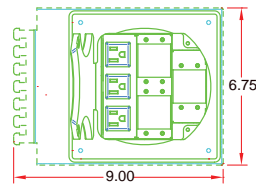

TYPICAL ASSEMBLY