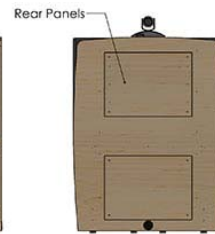

Standard Features

- Seats up to 6 people
- Includes monitor mount (Choice of single-S, dual-D or single-XL)
- Island to conceal inputs/outputs and power supplies
- Cable management
- Made with furniture grade laminates*

Options

- **PB** Six outlet power bar with 10 ft. cord
- **TVCB** Camera bracket for freestanding or wall mount TV's
- **CS** Wall mount camera or codec shelf
- **CBB-TV** Under TV camera bracket (26" - 80" TV's)
- **CUB7** Table top cable well
- **SF-PB3** Surface mounted 3-outlet 120V power bar with 10 ft. cord
- **PM2-CCM** Center camera mount for dual displays (PDF). Fits T526-D
- **Wall Panels** Set of 6 (Match table color)
- **CUSTOM CUTOUTS** Cutouts for electronics or other items specified by the customer

Specifications

Model: T526 RDY2GO®
Width: 48"
Depth: 85"
Height: 29.13"

Finishes

***Stock colors:**
 White (WHT) or Grey (G) with black trim
 Other finishes are optional

T526-S
 Also available
 T526-D (dual version)
 T526 (table only for
 wall mounted monitors)