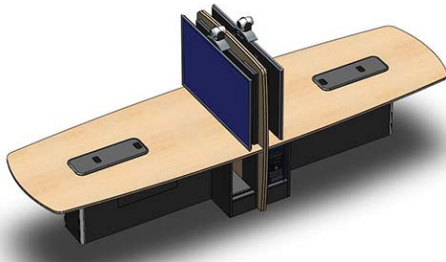

T526 RDY2GO® VC/Collaboration Table

Designed primarily for meeting place environments, AVF's combo table **T526 RDY2GO®** brings a clean high-tech look to today's meeting rooms. Works for video conference and/or collaboration.

Standard Features

- Seats up to 6 people
- Includes monitor mount (Choice of single-S, dual-D or single-XL)
- Island to conceal inputs/outputs and power supplies
- Cable management
- Made with furniture grade laminates*

Options

- **PB** Six outlet power bar with 10 ft. cord
- **TVCB** Camera bracket for freestanding or wall mount TV's
- **CS** Wall mount camera or codec shelf
- **CBB-TV** Under TV camera bracket (26" - 80" TV's)
- **CUB7** Table top cable well
- **SF-PB3** Surface mounted 3-outlet 120V power bar with 10 ft. cord
- **PM2-CCM** Center camera mount for dual displays (PDF). Fits T526-D
- **Wall Panels** Set of 6 (Match table color)
- **CUSTOM CUTOUTS** Cutouts for electronics or other items specified by the customer

Specifications

Model: T526 RDY2GO®
Width: 48"
Depth: 85"
Height: 29.13"

Finishes

***Stock colors:**
 White (WHT) or Grey (G) with black trim
 Other finishes are optional

T526-S
 Also available
 T526-D (dual version)
 T526 (table only for
 wall mounted monitors)