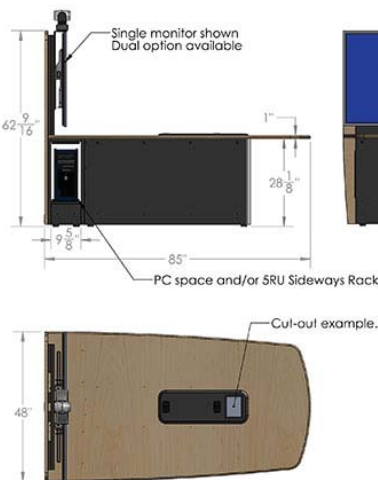

Standard Features

- Seats up to 6 people
- Includes monitor mount (Choice of single-S, dual-D or single-XL)
- Island to conceal inputs/outputs and power supplies
- Cable management
- Made with furniture grade laminates*

Options

- **PB** Six outlet power bar with 10 ft. cord
- **TVCB** Camera bracket for freestanding or wall mount TV's
- **CS** Wall mount camera or codec shelf
- **CBB-TV** Under TV camera bracket (26" - 80" TV's)
- **CUB7** Table top cable well
- **SF-PB3** Surface mounted 3-outlet 120V power bar with 10 ft. cord
- **PM2-CCM** Center camera mount for dual displays (PDF). Fits T526-D
- **Wall Panels** Set of 6 (Match table color)
- **CUSTOM CUTOUTS** Cutouts for electronics or other items specified by the customer

Specifications

Model: T526 RDY2GO®
Width: 48"
Depth: 85"
Height: 29.13"

Finishes

***Stock colors:**
 White (WHT) or Grey (G) with black trim
 Other finishes are optional

T526-S
 Also available
 T526-D (dual version)
 T526 (table only for
 wall mounted monitors)