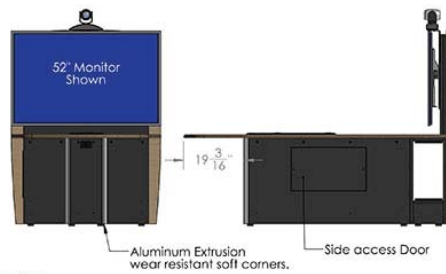

Standard Features

- Seats up to 6 people
- Includes monitor mount (Choice of single-S, dual-D or single-XL)
- Island to conceal inputs/outputs and power supplies
- Cable management
- Made with furniture grade laminates*

Options

- **PB** Six outlet power bar with 10 ft. cord
- **TVCB** Camera bracket for freestanding or wall mount TV's
- **CS** Wall mount camera or codec shelf
- **CBB-TV** Under TV camera bracket (26" - 80" TV's)
- **CUB7** Table top cable well
- **SF-PB3** Surface mounted 3-outlet 120V power bar with 10 ft. cord
- **PM2-CCM** Center camera mount for dual displays (PDF). Fits T526-D
- **Wall Panels** Set of 6 (Match table color)
- **CUSTOM CUTOUTS** Cutouts for electronics or other items specified by the customer

Specifications

Model: T526 RDY2GO®
Width: 48"
Depth: 85"
Height: 29.13"

Finishes

***Stock colors:**
 White (WHT) or Grey (G) with black trim
 Other finishes are optional

T526-S
 Also available
 T526-D (dual version)
 T526 (table only for
 wall mounted monitors)