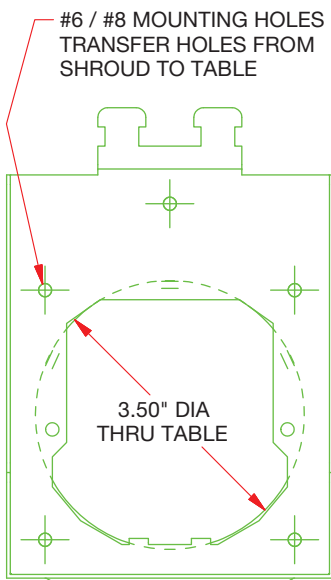

ASSEMBLED VIEW

UNDERSIDE VIEW OF SHROUD

MODEL ILLUSTRATED  
MAY DIFFER FROM  
MODEL PURCHASED

1.00" MIN TO  
2-1/2" MAX  
TABLE  
THICKNESS  
(3/4" MIN FOR  
NO-BUTTON  
MODEL)

PRE-CUT  
3.50" DIA  
HOLE IN  
TABLE