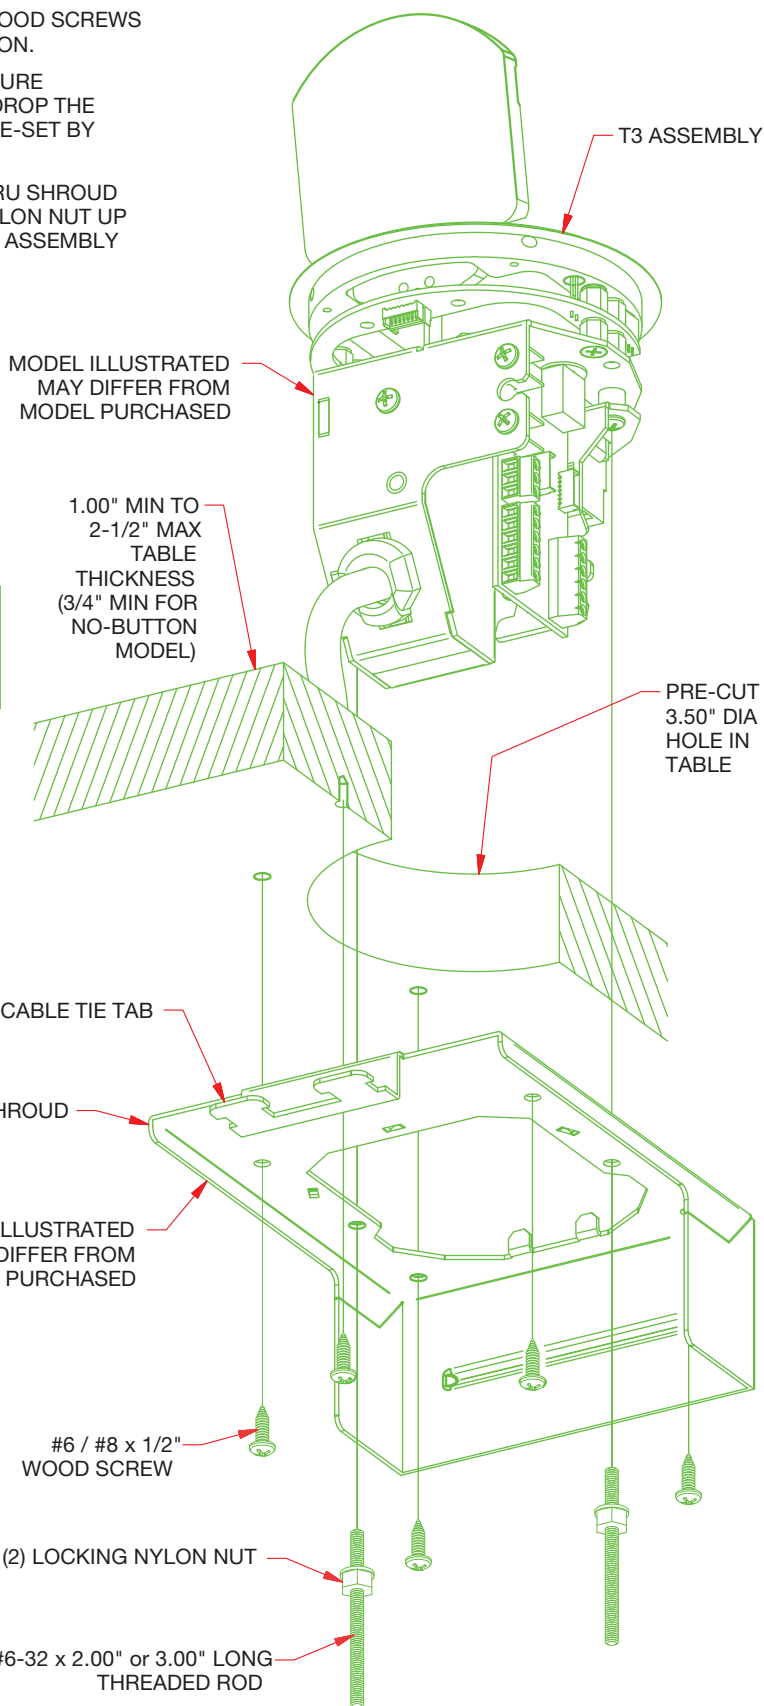

# TYPICAL ASSEMBLY

1. INSTALL SHROUD TO UNDERSIDE OF TABLE HOLE WITH WOOD SCREWS AS SHOWN. ORIENT PER DESIRED COVER SWING DIRECTION.
2. MAKE ELECTRICAL CONNECTIONS AS REQUIRED AND ENSURE WIRES PASS THRU PROPER OPENINGS IN THE SHROUD. DROP THE T3 ASSEMBLY INTO THE HOLE (COVER ORIENTATION IS PRE-SET BY SHROUD INSTALLATION).
3. PASS THE DESIRED-LENGTH (2) LONG THREADED ROD THRU SHROUD AND THREAD INTO T3 ASSEMBLY. TURN THE LOCKING NYLON NUT UP SNUG AGAINST THE SHROUD BASEPLATE TO PULL THE T3 ASSEMBLY DOWN COMPLETELY INTO PLACE IN THE TABLE HOLE.
4. TIE WRAP CABLES TO THE TAB(S) PROVIDED ON SHROUD.

ASSEMBLED VIEW

UNDERSIDE VIEW OF SHROUD

MODEL ILLUSTRATED  
MAY DIFFER FROM  
MODEL PURCHASED

1.00" MIN TO  
2-1/2" MAX  
TABLE  
THICKNESS  
(3/4" MIN FOR  
NO-BUTTON  
MODEL)

PRE-CUT  
3.50" DIA  
HOLE IN  
TABLE

CABLE TIE TAB

SHROUD

MODEL ILLUSTRATED  
MAY DIFFER FROM  
MODEL PURCHASED

#6 / #8 x 1/2"  
WOOD SCREW

(2) LOCKING NYLON NUT

(2) #6-32 x 2.00" or 3.00" LONG  
THREADED ROD