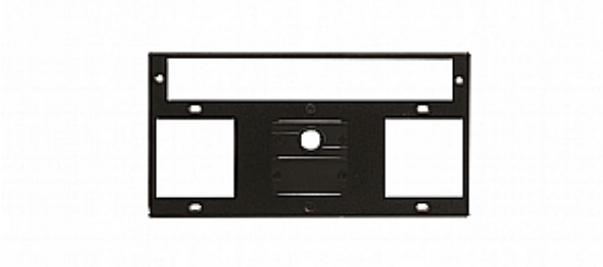

T10F

TBUS-10xl Inner Frames

The **T10F** inner frame comes in two different configurations: one with one dual and one single power sockets, two blank inserts and one cable pass-through (**T10F-33**), and one with two single power sockets, one blank insert, one cable pass-through and a slot for SID-X1 (or Kramer MegaTOOL) (**T10F-22M**).