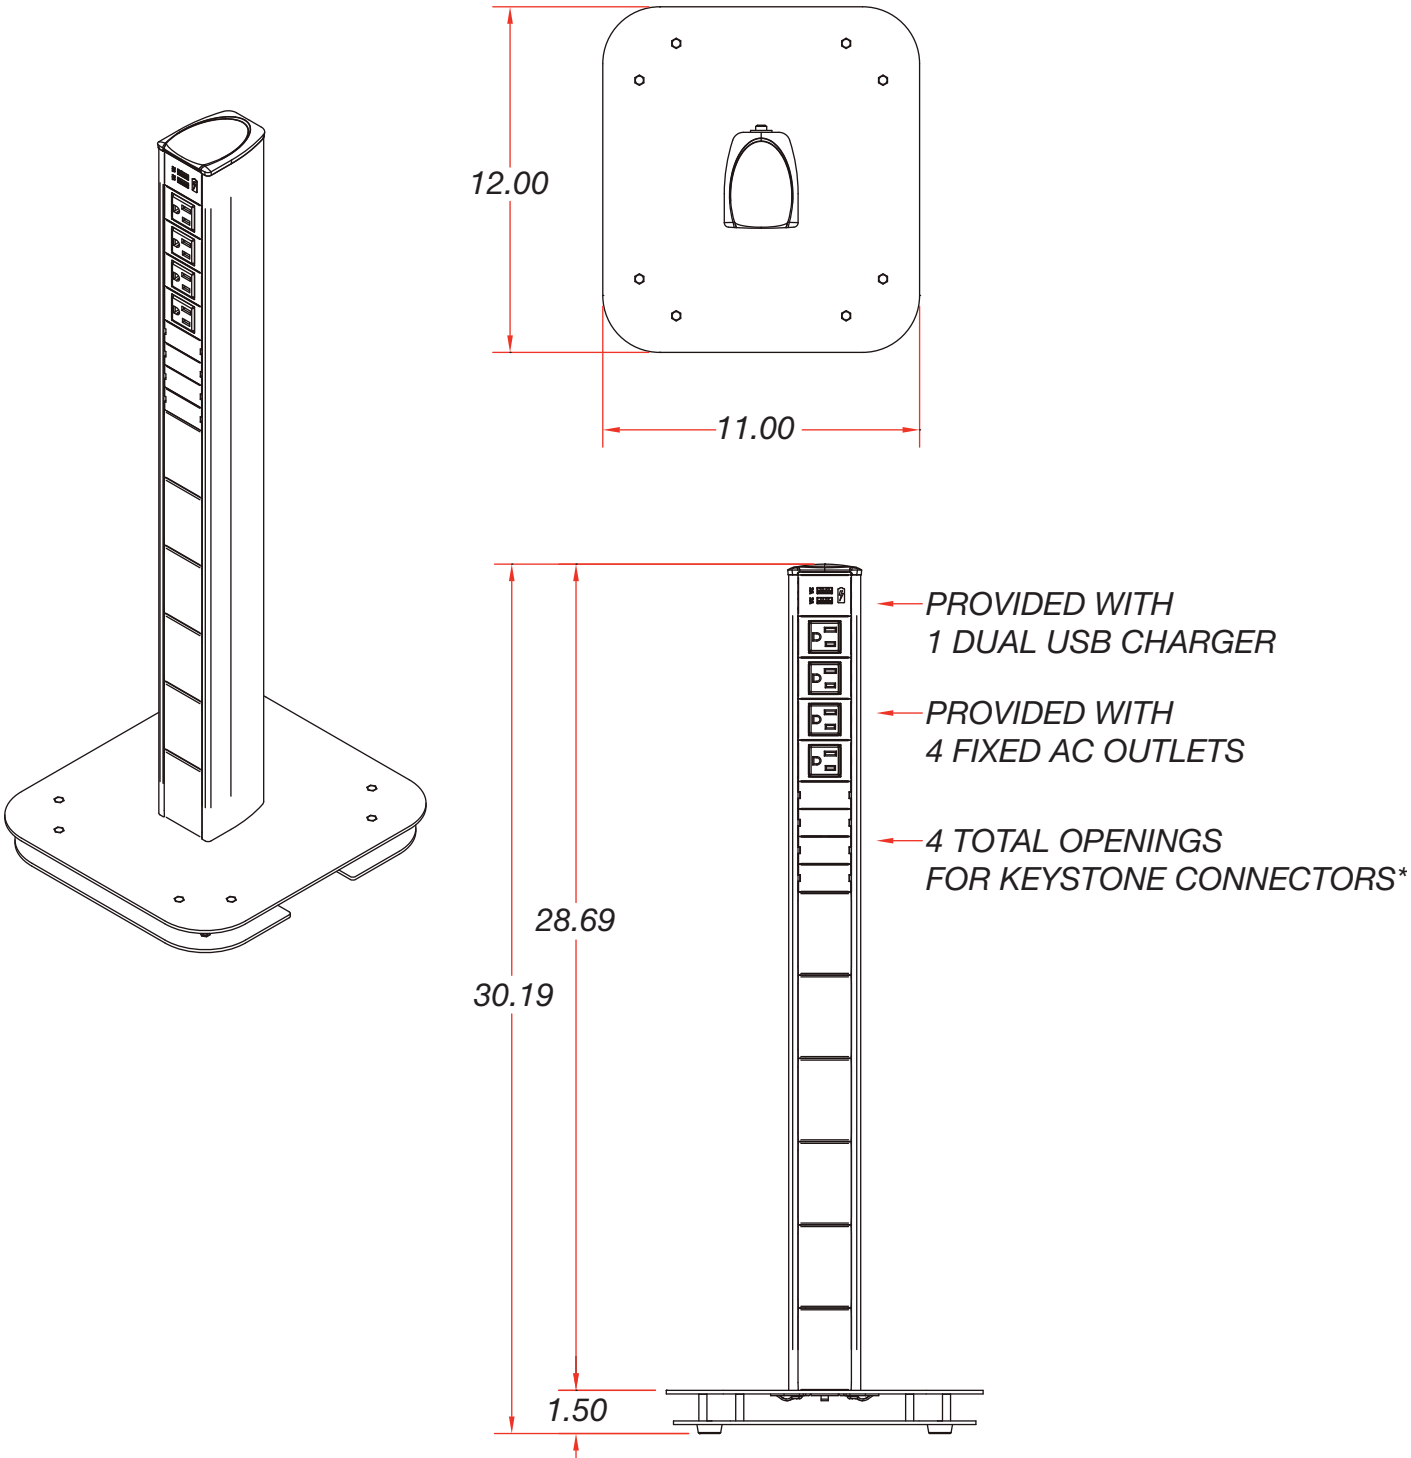

Convenient Cord
Securing Base

DESCRIPTION

The Symphony Pedestal makes waiting areas and workspaces an inviting place to plug in. The Pedestal is agile enough to accommodate charging multiple devices while also providing multiple AC outlets. The Symphony Pedestal is floor standing and available in two heights, 24" and 30", and is an attractive addition to your space.

A 9' AC cord provides power from a standard 125VAC 15A outlet, and the unit is lightweight and easy to relocate. Available in black or white colors with an attractive aluminum housing. If a custom color is needed, you can select one of our POP of COLOR choices and match your table boxes to your pedestal.

Place your pedestal under a desk, counter, near a couch or chair grouping and you have charging and power within reach.

FEATURES

- Designed with 4 AC outlets
- Supplied with a Dual USB charger that supports full 5V 10W charging capability on each charging port
- Black or White color options available
- Available in two heights, 24" and 30"
- Provides discreet charging and utility outlets
- 9' AC Power Cord
- Custom configurations with keystone connectors, VGA, XLR are available.

* KEYSTONE CONNECTORS SOLD SEPARATELY.

UNIT PROVIDED WITH KEYSTONE (2) SINGLE,
(2) DUAL AND (4) BLANK INSERTS.

30" PEDESTAL SPECIFICATIONS

SYM-PD30

* KEYSTONE CONNECTORS SOLD SEPARATELY.

UNIT PROVIDED WITH KEYSTONE (2) SINGLE, (2) DUAL AND (4) BLANK INSERTS.