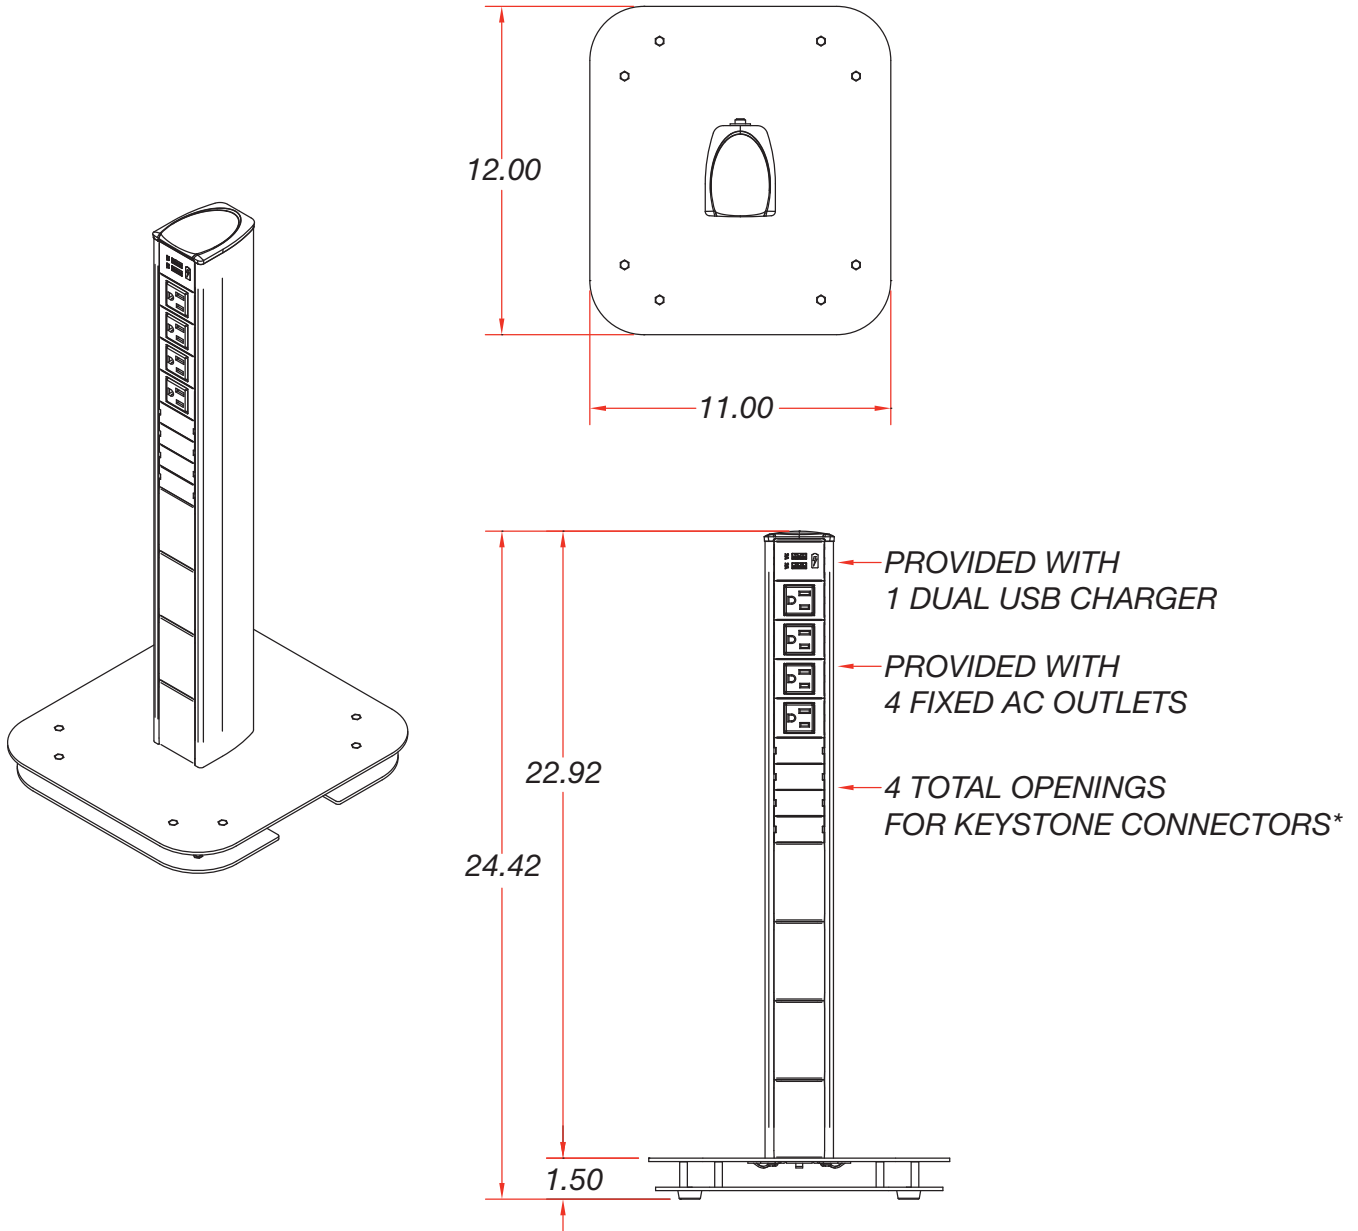

Convenient Cord
Securing Base

DESCRIPTION

The Symphony Pedestal makes waiting areas and workspaces an inviting place to plug in. The Pedestal is agile enough to accommodate charging multiple devices while also providing multiple AC outlets. The Symphony Pedestal is floor standing and available in two heights, 24" and 30", and is an attractive addition to your space.

A 9' AC cord provides power from a standard 125VAC 15A outlet, and the unit is lightweight and easy to relocate. Available in black or white colors with an attractive aluminum housing. If a custom color is needed, you can select one of our POP of COLOR choices and match your table boxes to your pedestal.

Place your pedestal under a desk, counter, near a couch or chair grouping and you have charging and power within reach.

FEATURES

- Designed with 4 AC outlets
- Supplied with a Dual USB charger that supports full 5V 10W charging capability on each charging port
- Black or White color options available
- Available in two heights, 24" and 30"
- Provides discreet charging and utility outlets
- 9' AC Power Cord
- Custom configurations with keystone connectors, VGA, XLR are available.

* KEYSTONE CONNECTORS SOLD SEPARATELY.

UNIT PROVIDED WITH KEYSTONE (2) SINGLE,
(2) DUAL AND (4) BLANK INSERTS.

30" PEDESTAL SPECIFICATIONS

SYM-PD30

* KEYSTONE CONNECTORS SOLD SEPARATELY.

UNIT PROVIDED WITH KEYSTONE (2) SINGLE, (2) DUAL AND (4) BLANK INSERTS.