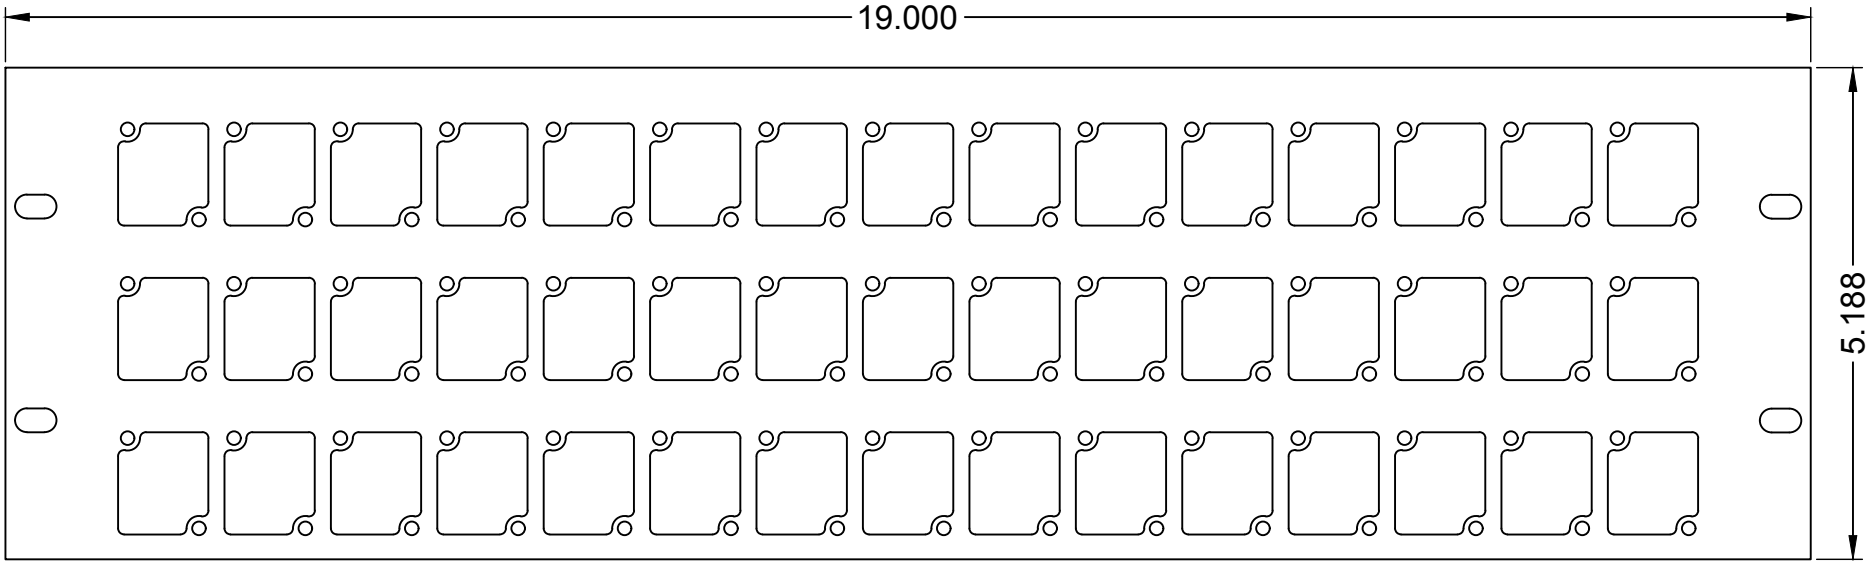

MODEL NO.	RPL-345	SERIES	RPL-300 SERIES	TYPE	3RU RACK PANEL	 PROUDLY MADE IN THE U.S.A.	 ACE BACKSTAGE CO <i>Stage Pocket Systems Connectivity</i> www.acebackstage.com
-----------	----------------	--------	-----------------------	------	-----------------------	--	--

RPL-300 SERIES PANELS

REVISED: 01/2021	MATERIAL:	FINISH:	DESCRIPTION:	REV 1
ALL DIMENSIONS ARE FOR REFERENCE ONLY. ALL DIMENSIONS ARE IN INCHES	1/8" 6061-T6 ALUMINUM	BLACK POWDER COAT, SEMI GLOSS	3RU RACK PANEL WITH (45) CONNECTRIX CUTOUTS	SHEET 1 OF 1