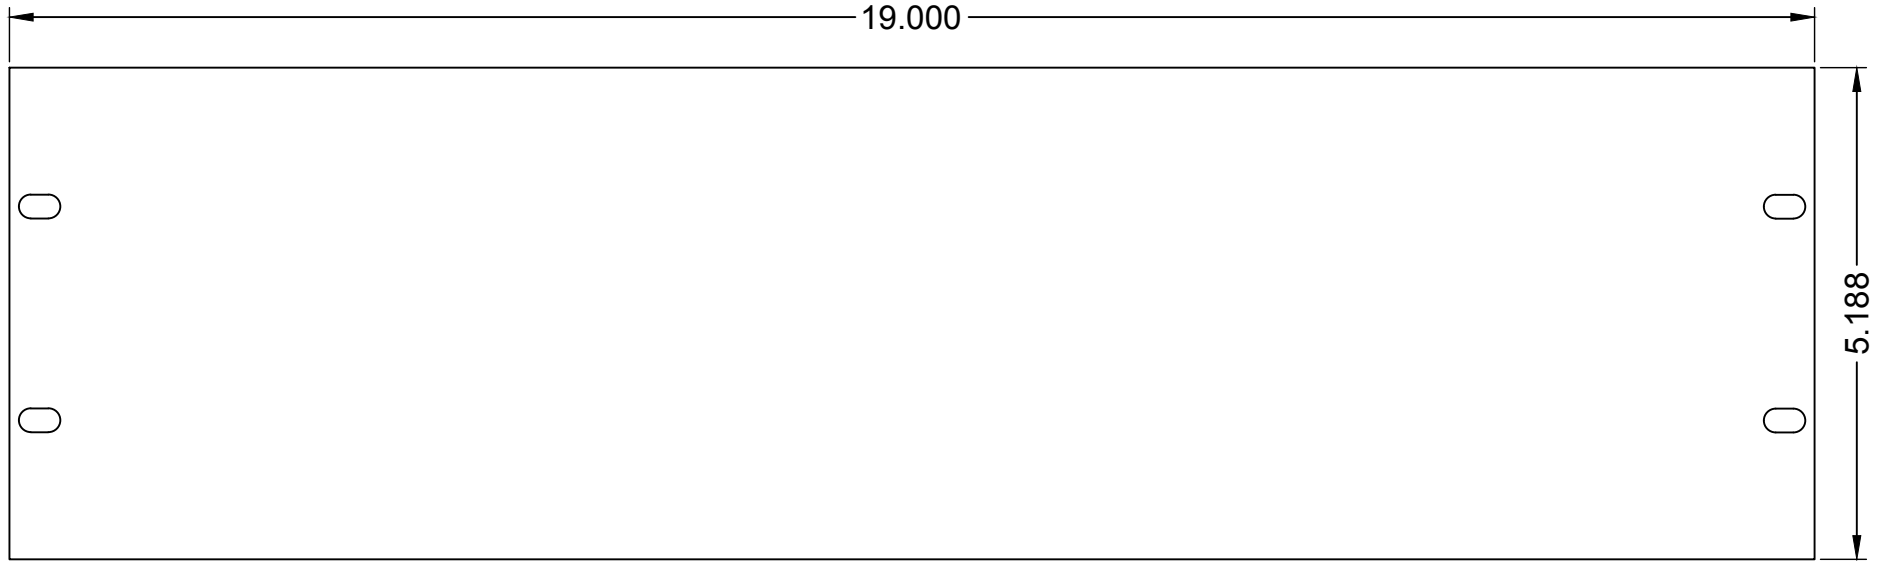

MODEL NO.

RPL-300

SERIES

RPL-300 SERIES

TYPE

3RU RACK PANEL

PROUDLY MADE IN THE U.S.A.

ACE BACKSTAGE CO
Stage Pocket Systems Connectivity
www.acebackstage.com

RPL-300 SERIES PANELS

REVISED: 01/2021

MATERIAL:

1/8" 6061-T6 ALUMINUM

FINISH:

BLACK POWDER COAT, SEMI GLOSS

DESCRIPTION:

3RU RACK PANEL, BLANK.

REV 1
SHEET 1 OF 1

ALL DIMENSIONS ARE FOR REFERENCE ONLY. ALL DIMENSIONS ARE IN INCHES