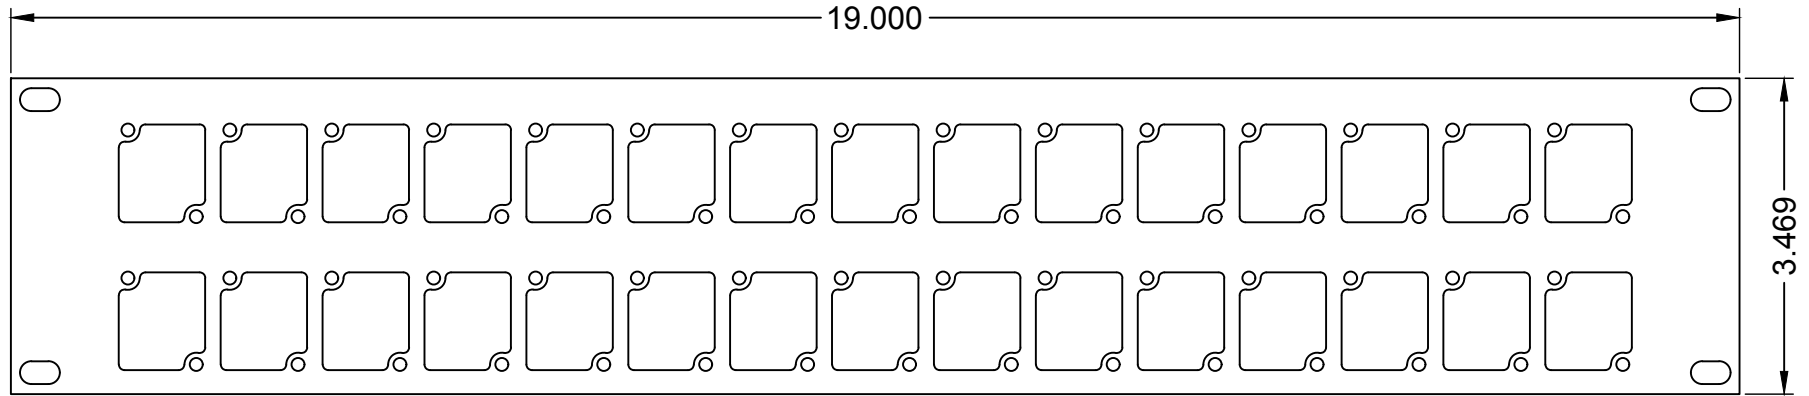

MODEL NO.

RPL-200

SERIES

RPL-200 SERIES

TYPE

2RU RACK PANEL

PROUDLY MADE IN THE U.S.A.

ACE BACKSTAGE CO
Stage Pocket Systems Connectivity
www.acebackstage.com

RPL-200 SERIES PANELS

REVISED: 01/2021

MATERIAL:

1/8" 6061-T6 ALUMINUM

FINISH:

BLACK POWDER COAT, SEMI GLOSS

DESCRIPTION:

2RU RACK PANEL WITH (30) CONNECTRIX CUTOUTS

REV 1
SHEET 1 OF 1

ALL DIMENSIONS ARE FOR REFERENCE ONLY. ALL DIMENSIONS ARE IN INCHES