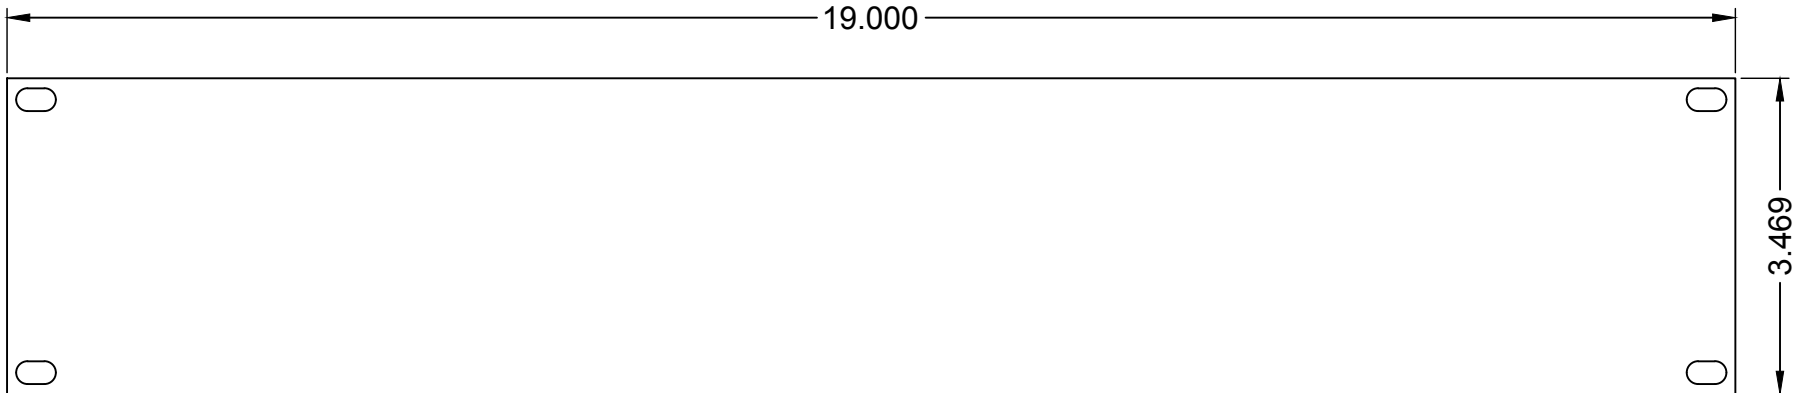

MODEL NO.	RPL-200	SERIES	RPL-200 SERIES	TYPE	2RU RACK PANEL	 PROUDLY MADE IN THE U.S.A.	 ACE BACKSTAGE CO Stage Pocket Systems <i>Connectivity</i> www.acebackstage.com
-----------	----------------	--------	-----------------------	------	-----------------------	--	--

RPL-200 SERIES PANELS

REVISED: 01/2021	MATERIAL:	FINISH:	DESCRIPTION:	REV 1
ALL DIMENSIONS ARE FOR REFERENCE ONLY. ALL DIMENSIONS ARE IN INCHES	1/8" 6061-T6 ALUMINUM	BLACK POWDER COAT, SEMI GLOSS	2RU RACK PANEL, BLANK.	SHEET 1 OF 1