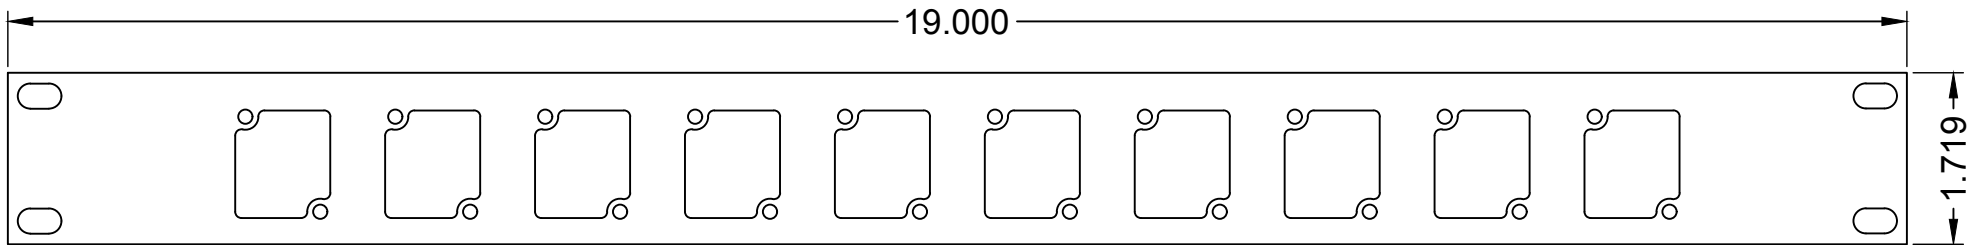

MODEL NO.	RPL-110	SERIES	RPL-100 SERIES	TYPE	1RU RACK PANEL	 PROUDLY MADE IN THE U.S.A.	 Stage Pocket Systems Connectivity www.acebackstage.com
-----------	----------------	--------	-----------------------	------	-----------------------	---	--

RPL-100 SERIES PANELS

RPL-100

RPL-100A LOGO

RPL-110

REVISED: 01/2021	MATERIAL:	FINISH:	DESCRIPTION:	REV 1
ALL DIMENSIONS ARE FOR REFERENCE ONLY. ALL DIMENSIONS ARE IN INCHES	1/8" 6061-T6 ALUMINUM	BLACK POWDER COAT, SEMI GLOSS	1RU RACK PANEL WITH (10) CONNECTRIX CUTOUTS.	SHEET 1 OF 1