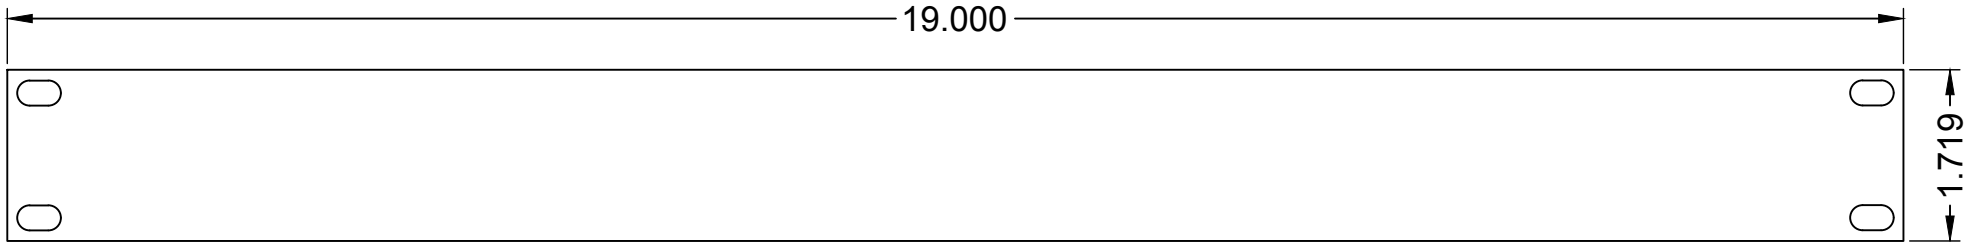

MODEL NO.	RPL-100	SERIES	RPL-100 SERIES	TYPE	1RU RACK PANEL	 PROUDLY MADE IN THE U.S.A.	 ACE BACKSTAGE CO Stage Pocket Systems <i>Connectivity</i> www.acebackstage.com
-----------	----------------	--------	-----------------------	------	-----------------------	----------------------------------------------------------------------------------------------------------------	--------------------------------------------------------------------------------------------------------------------------------------------------------------------------------

RPL-100 SERIES PANELS

RPL-100

RPL-100A LOGO

RPL-110

REVISED: 01/2021	MATERIAL:	FINISH:	DESCRIPTION:	REV 1
ALL DIMENSIONS ARE FOR REFERENCE ONLY. ALL DIMENSIONS ARE IN INCHES	1/8" 6061-T6 ALUMINUM	BLACK POWDER COAT, SEMI GLOSS	1RU RACK PANEL, BLANK.	SHEET 1 OF 1