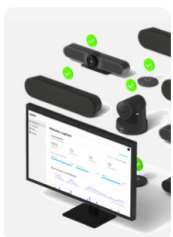

TABLE, RISER, AND WALL MOUNT FOR TAP

Secure the Logitech Tap touch controller flat to the table, raise the viewing angle for better visibility, or conserve table space in smaller rooms.

939-001811 (Tap Table Mount)
939-001814 (Tap Riser Mount)
939-001817 (Tap Wall Mount)

WALL MOUNT FOR VIDEO BARS

Mount Rally Bar Mini or Rally Bar on the wall for a minimal footprint.

952-000044

SOFTWARE

Logitech software technologies are an integral part of the meeting experience for both meeting rooms and personal collaboration. Software enhances Logitech hardware by ensuring a consistent, unified, and customizable experience across devices and rooms, along with the ability to manage those solutions remotely.