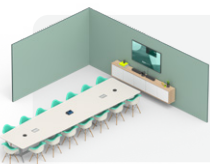

LARGE TO EXTRA-LARGE ROOMS Seats 20+

The large configuration features the expandable Rally Plus System with the ultra HD Rally Camera, two speakers, and two mic pods for crystal-clear video and audio throughout the room.

Extend up to seven mic pods for extra-large spaces or unique layouts like classrooms fitting up to 46 seats.