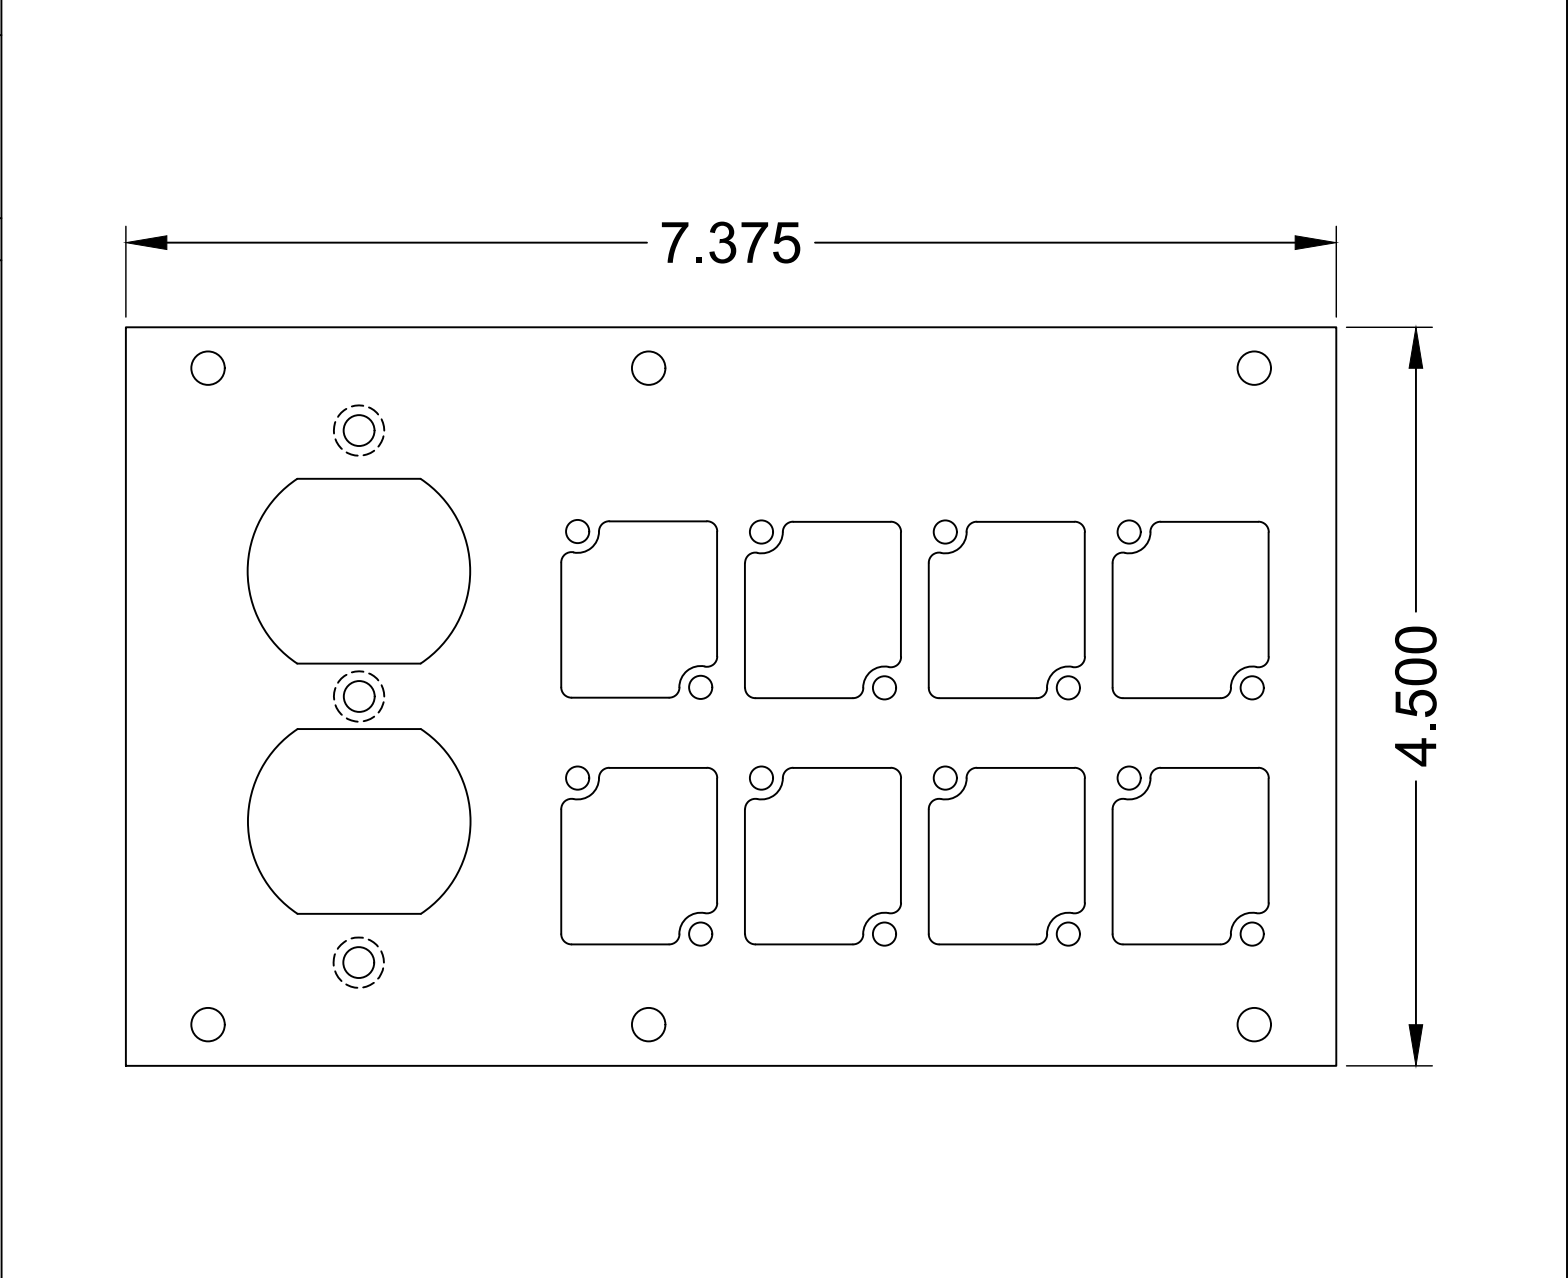

COMPATIBLE POCKETS

- FULL
- DOUBLE WIDE
- SUPER
- SUPER DOUBLE WIDE

REVISED: 01/2021	MATERIAL:	FINISH:	DESCRIPTION:	REV
ALL DIMENSIONS ARE FOR REFERENCE ONLY. ALL DIMENSIONS ARE IN INCHES	1/16" 6061-T6 ALUMINUM	BLACK POWDER COAT, SEMI GLOSS	FLOOR POCKET PANEL WITH (8) CONNECTRIX CUTOUTS AND (1) DUPLEX CUTOUT	1
				SHEET
				1 of 1