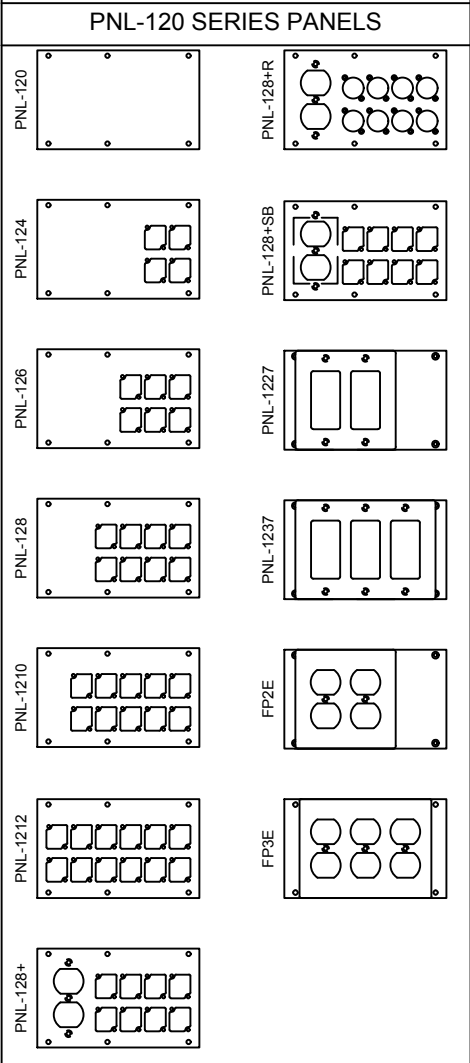

COMPATIBLE POCKETS

- FULL
- DOUBLE WIDE
- SUPER
- SUPER DOUBLE WIDE

REVISED: 01/2021	MATERIAL:	FINISH:	DESCRIPTION:	REV
ALL DIMENSIONS ARE FOR REFERENCE ONLY. ALL DIMENSIONS ARE IN INCHES	1/16" 6061-T6 ALUMINUM	BLACK POWDER COAT, SEMI GLOSS	FLOOR POCKET PANEL WITH (8) CONNECTRIX CUTOUTS AND (1) DUPLEX CUTOUT	1
				SHEET
				1 of 1