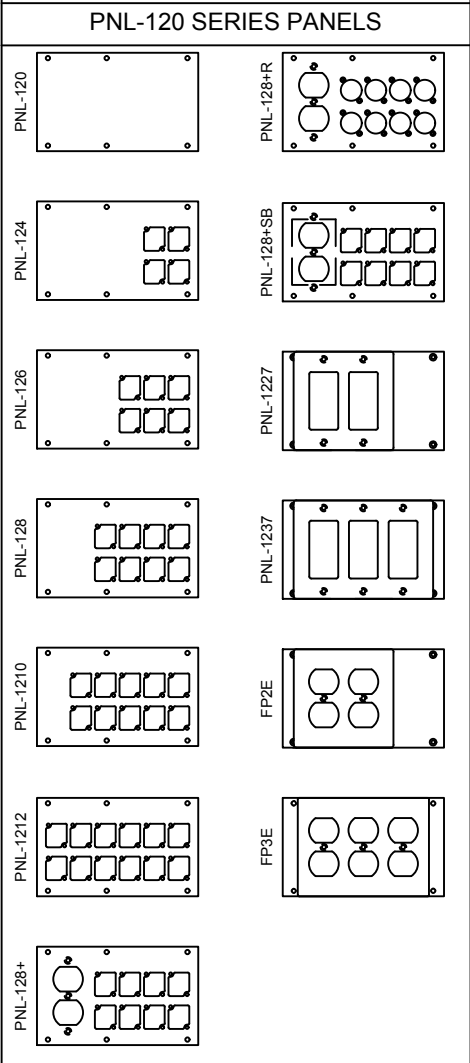

**COMPATIBLE POCKETS**

- FULL
- DOUBLE WIDE
- SUPER
- SUPER DOUBLE WIDE

<b>REVISED:</b> 01/2021	<b>MATERIAL:</b>	<b>FINISH:</b>	<b>DESCRIPTION:</b>	<b>REV</b>
ALL DIMENSIONS ARE FOR REFERENCE ONLY. ALL DIMENSIONS ARE IN INCHES	1/16" 6061-T6 ALUMINUM	BLACK POWDER COAT, SEMI GLOSS	FLOOR POCKET PANEL WITH (4) CONNECTRIX CUTOUTS	1
				SHEET 1 OF 1