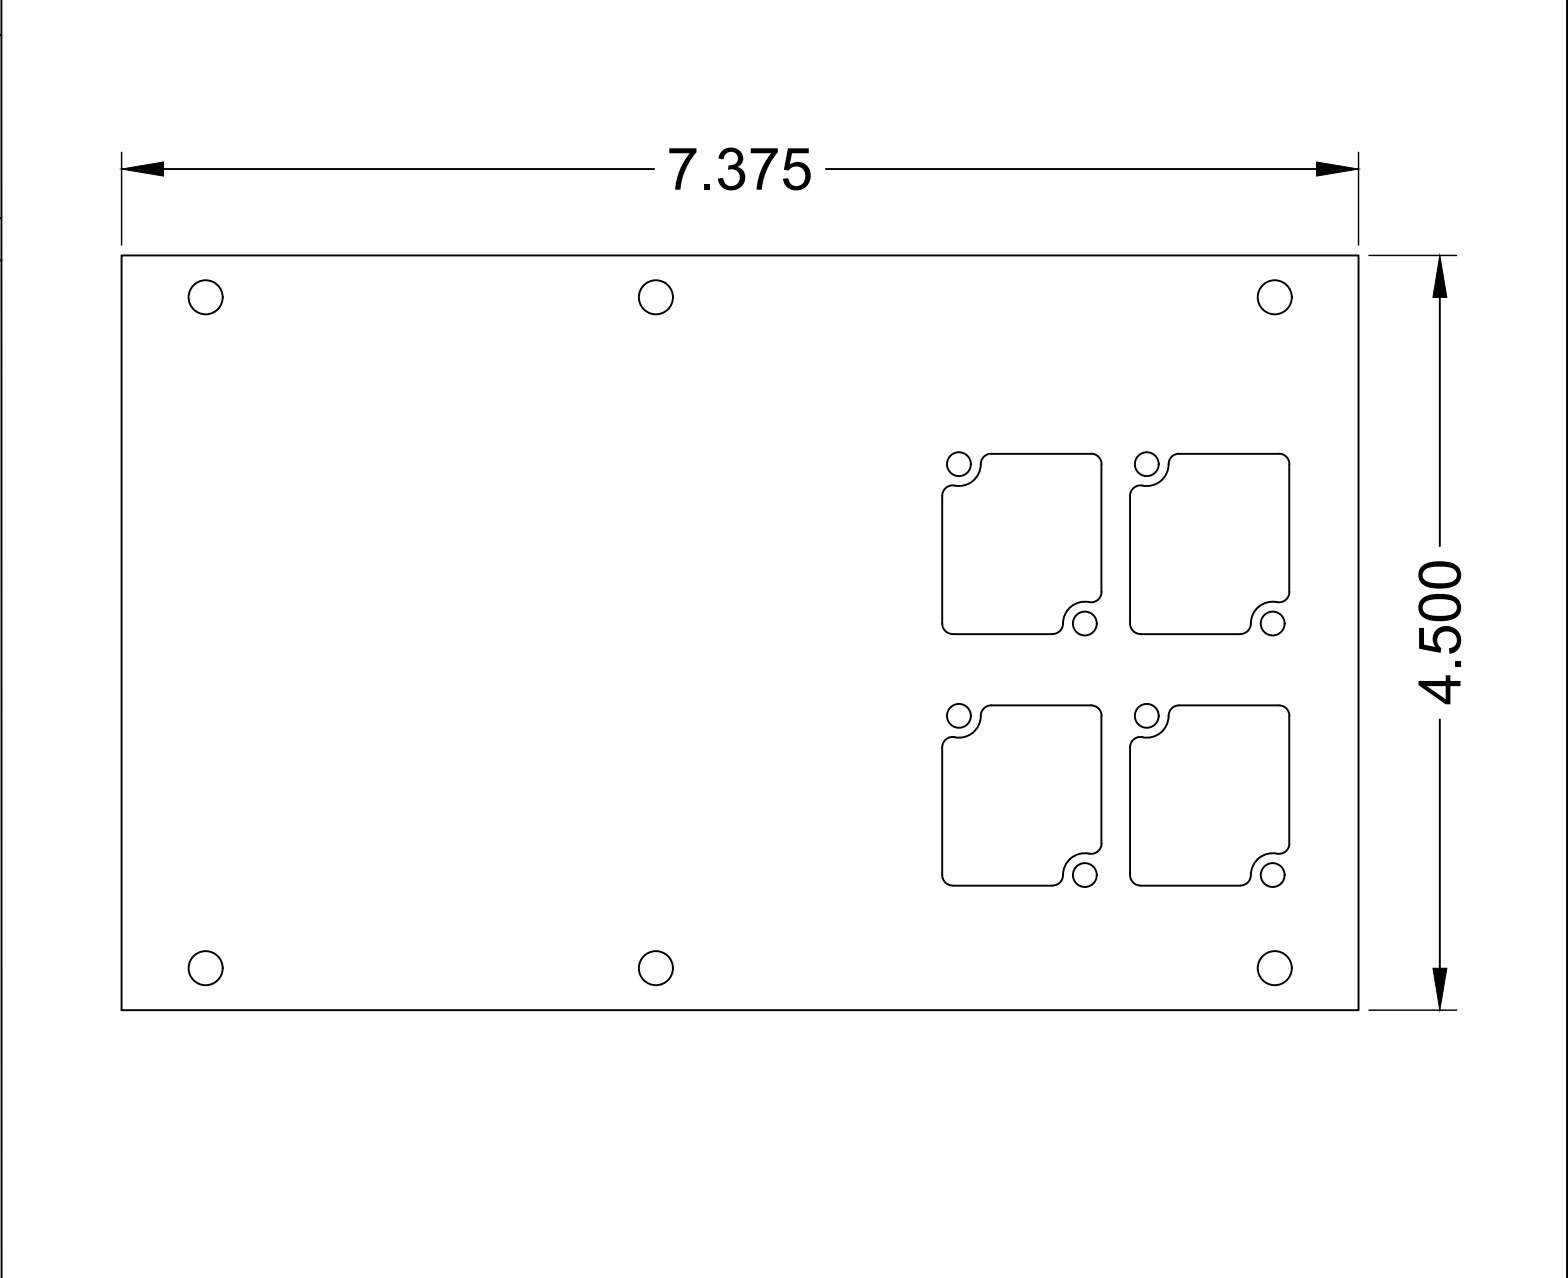

**COMPATIBLE POCKETS**

- FULL
- DOUBLE WIDE
- SUPER
- SUPER DOUBLE WIDE

<b>REVISED:</b> 01/2021	<b>MATERIAL:</b>	<b>FINISH:</b>	<b>DESCRIPTION:</b>	<b>REV</b>
ALL DIMENSIONS ARE FOR REFERENCE ONLY. ALL DIMENSIONS ARE IN INCHES	1/16" 6061-T6 ALUMINUM	BLACK POWDER COAT, SEMI GLOSS	FLOOR POCKET PANEL WITH (4) CONNECTRIX CUTOUTS	1
				SHEET 1 OF 1