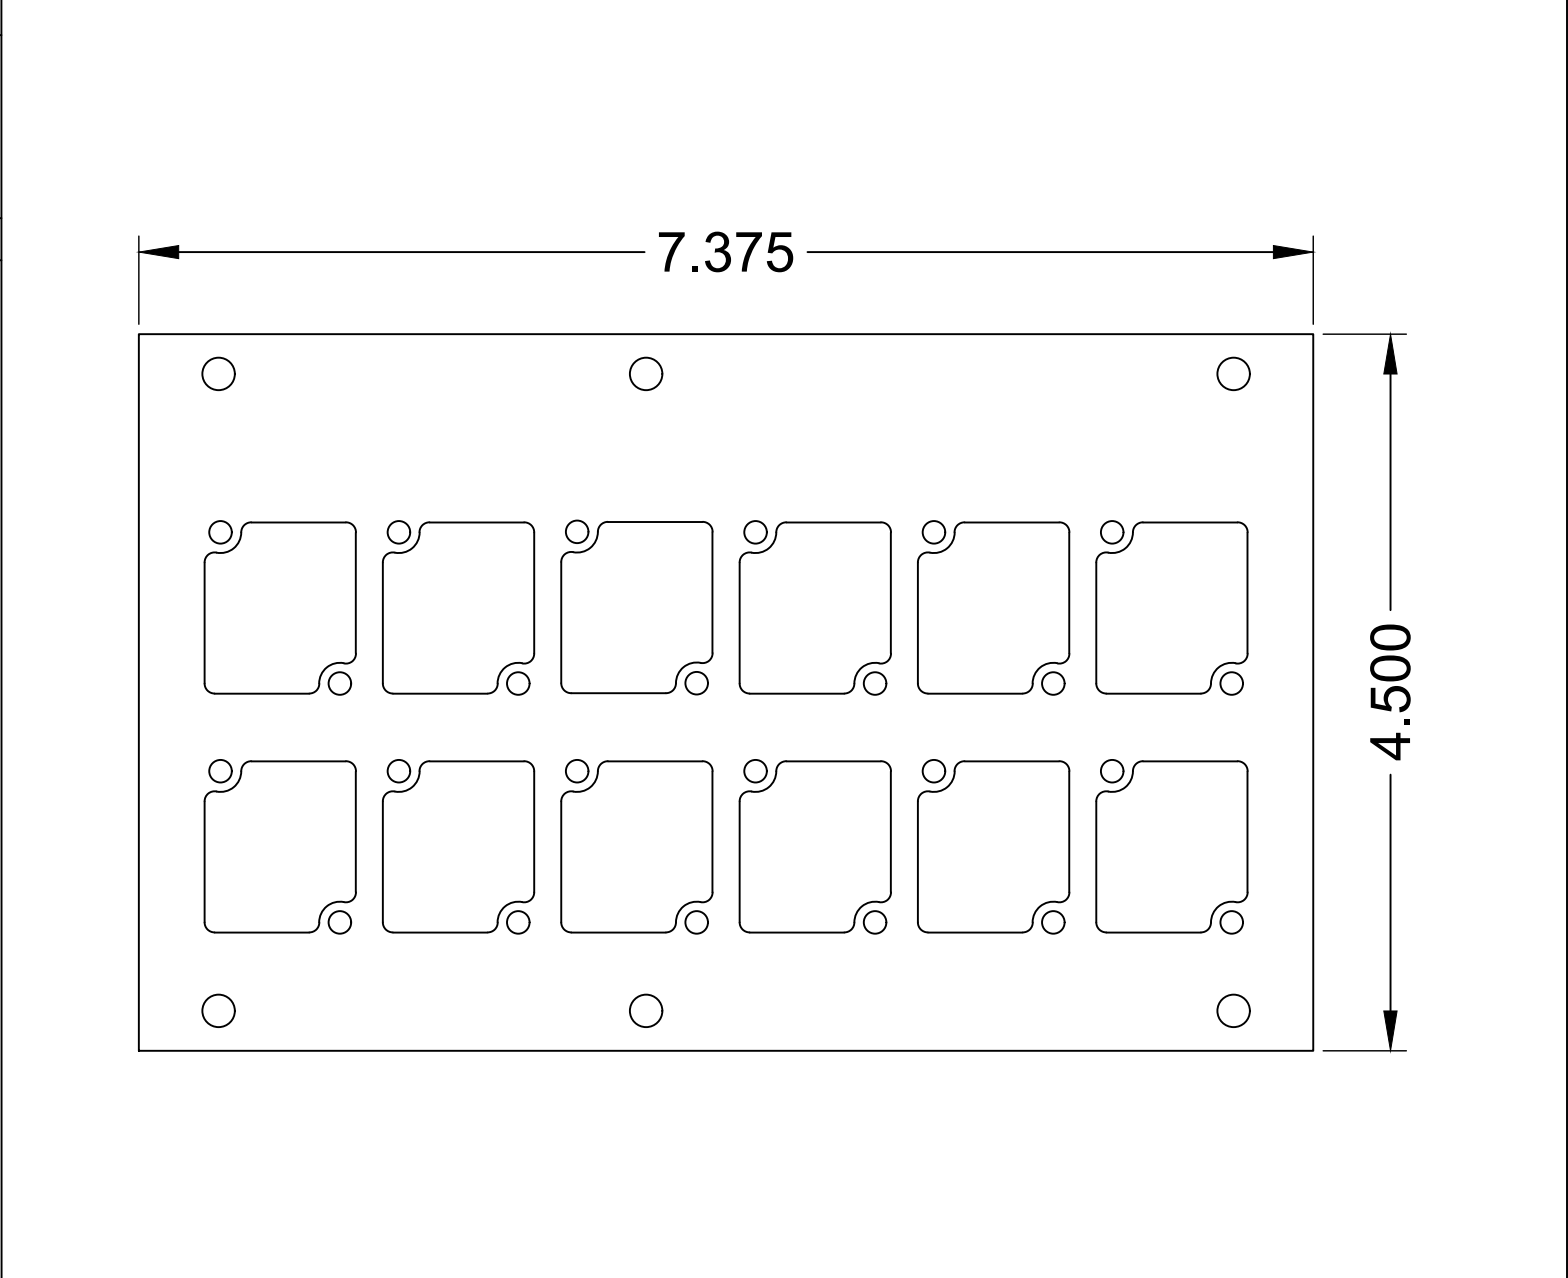

COMPATIBLE POCKETS

- FULL
- DOUBLE WIDE
- SUPER
- SUPER DOUBLE WIDE

REVISED: 01/2021	MATERIAL: 1/16" 6061-T6 ALUMINUM	FINISH: BLACK POWDER COAT, SEMI GLOSS	DESCRIPTION: FLOOR POCKET PANEL WITH (12) CONNECTRIX CUTOUTS	REV 1
ALL DIMENSIONS ARE FOR REFERENCE ONLY. ALL DIMENSIONS ARE IN INCHES				SHEET 1 of 1