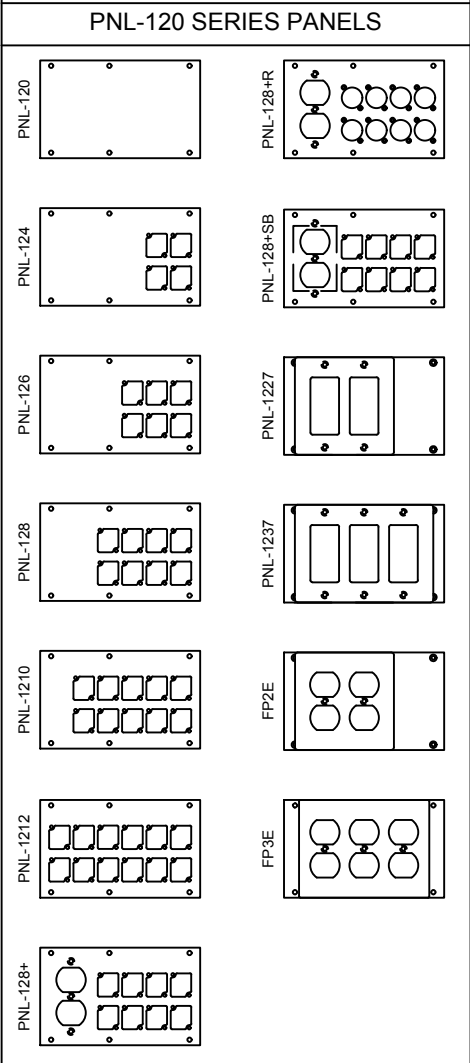

COMPATIBLE POCKETS

- FULL
- DOUBLE WIDE
- SUPER
- SUPER DOUBLE WIDE

REVISED: 01/2021	MATERIAL: 1/16" 6061-T6 ALUMINUM	FINISH: BLACK POWDER COAT, SEMI GLOSS	DESCRIPTION: FLOOR POCKET PANEL WITH (12) CONNECTRIX CUTOUTS	REV 1
ALL DIMENSIONS ARE FOR REFERENCE ONLY. ALL DIMENSIONS ARE IN INCHES				SHEET 1 of 1