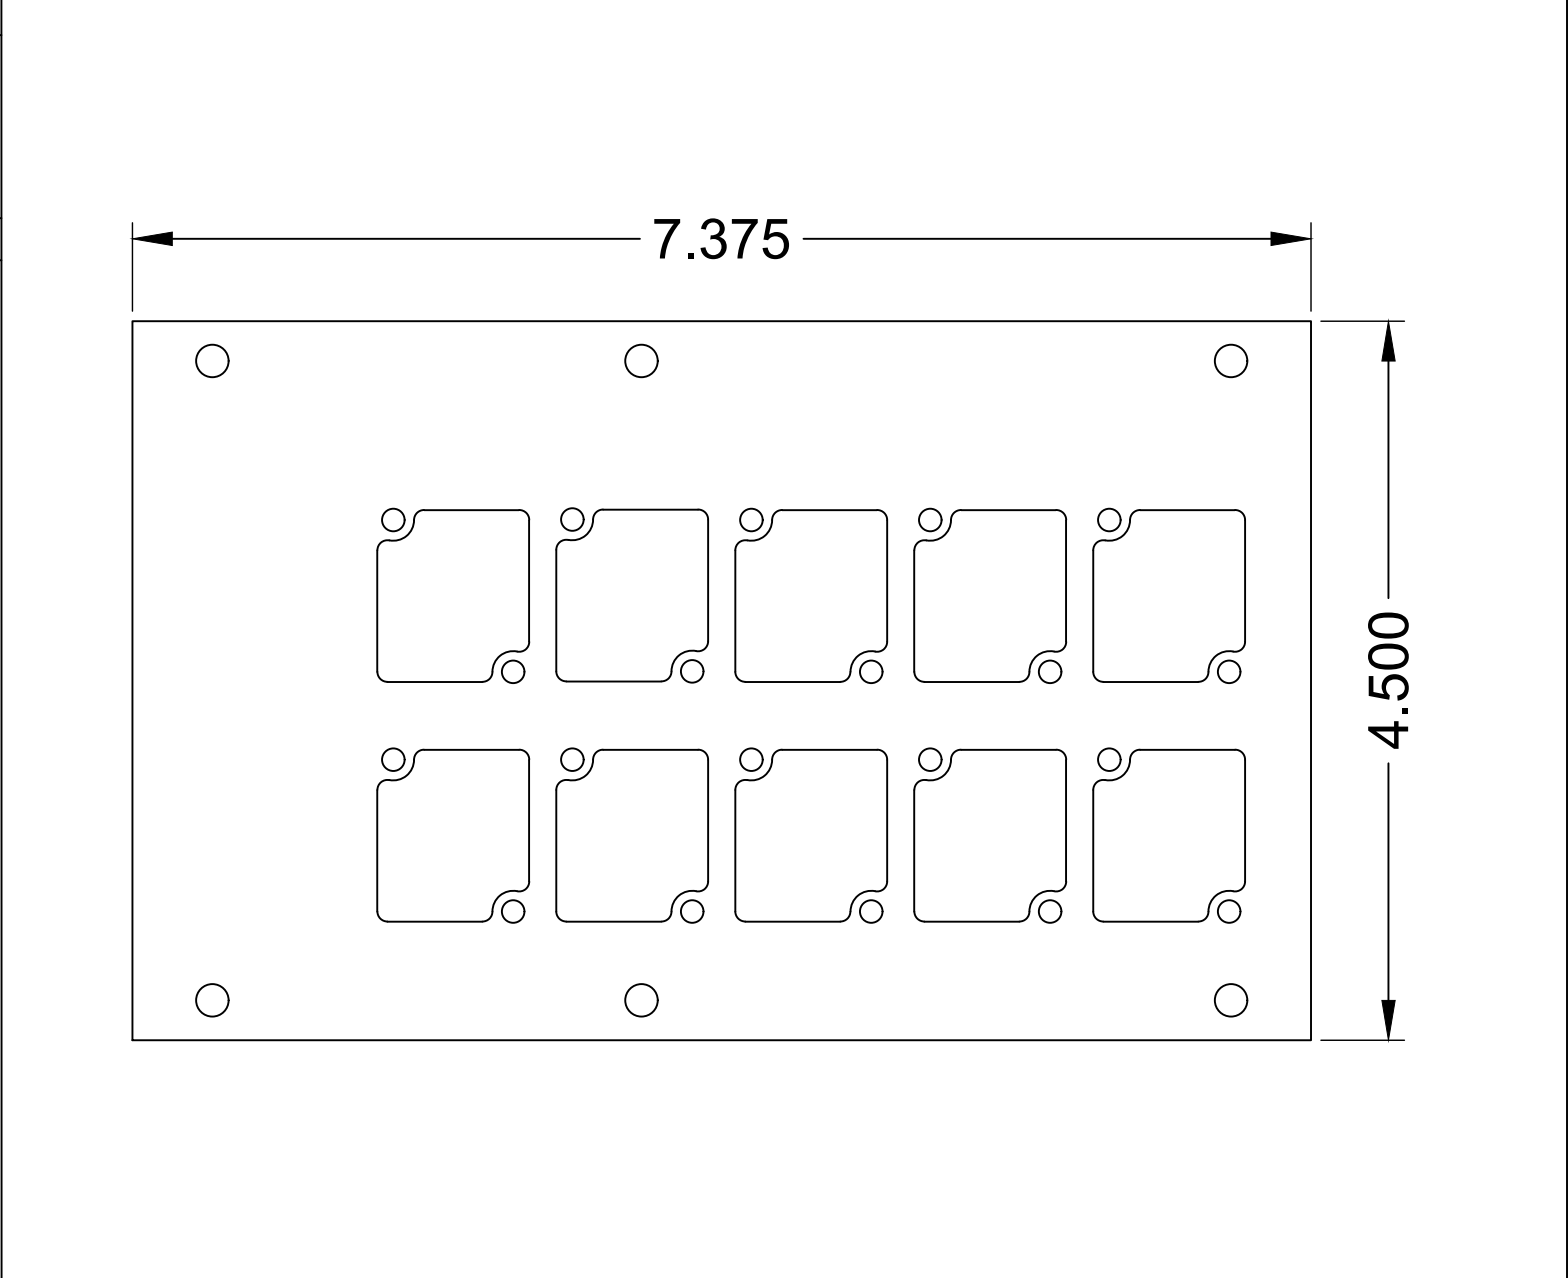

**COMPATIBLE POCKETS**

- FULL
- DOUBLE WIDE
- SUPER
- SUPER DOUBLE WIDE

<b>REVISED:</b> 01/2021	<b>MATERIAL:</b>	<b>FINISH:</b>	<b>DESCRIPTION:</b>	<b>REV</b>
ALL DIMENSIONS ARE FOR REFERENCE ONLY. ALL DIMENSIONS ARE IN INCHES	1/16" 6061-T6 ALUMINUM	BLACK POWDER COAT, SEMI GLOSS	FLOOR POCKET PANEL WITH (10) CONNECTRIX CUTOUTS	1
				<b>SHEET</b>
				1 of 1