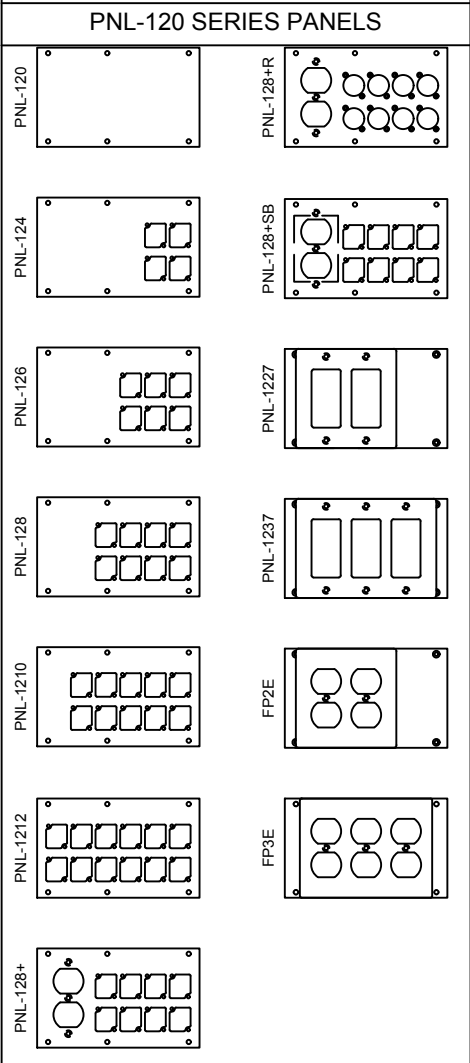

**COMPATIBLE POCKETS**

- FULL
- DOUBLE WIDE
- SUPER
- SUPER DOUBLE WIDE

<b>REVISED:</b> 01/2021	<b>MATERIAL:</b>	<b>FINISH:</b>	<b>DESCRIPTION:</b>	<b>REV</b>
ALL DIMENSIONS ARE FOR REFERENCE ONLY. ALL DIMENSIONS ARE IN INCHES	1/16" 6061-T6 ALUMINUM	BLACK POWDER COAT, SEMI GLOSS	FLOOR POCKET PANEL WITH (10) CONNECTRIX CUTOUTS	1
				<b>SHEET</b>
				1 of 1