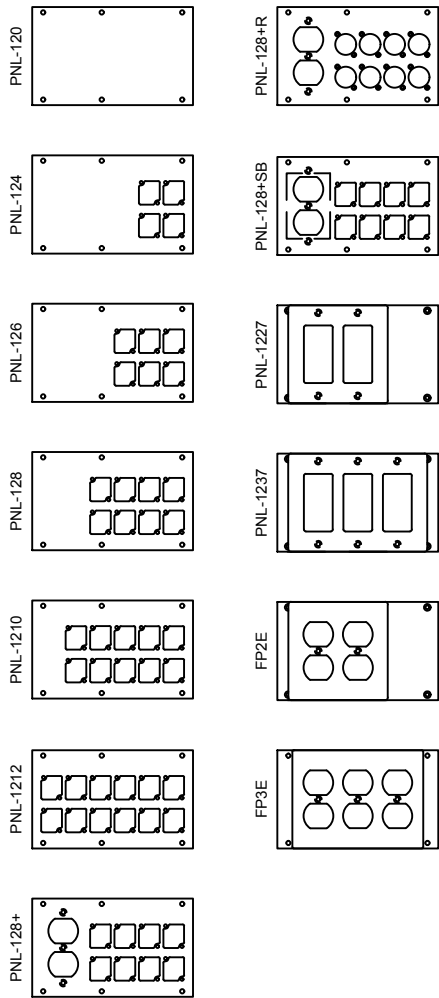

MODEL NO.

PNL-120

SERIES

PNL-120 SERIES

TYPE

FLOOR POCKET PANEL

PROUDLY MADE IN THE U.S.A.

ACE BACKSTAGE CO
Stage Pocket Systems *Connectivity*
www.acebackstage.com

COMPATIBLE POCKETS

- FULL
- DOUBLE WIDE
- SUPER
- SUPER DOUBLE WIDE

PNL-120 SERIES PANELS

REVISED: 01/2021

MATERIAL:

1/16" 6061-T6 ALUMINUM

FINISH:

BLACK POWDER COAT, SEMI GLOSS

DESCRIPTION:

FLOOR POCKET PANEL, BLANK.

REV
1

SHEET
1 OF 1

ALL DIMENSIONS ARE FOR REFERENCE ONLY. ALL DIMENSIONS ARE IN INCHES