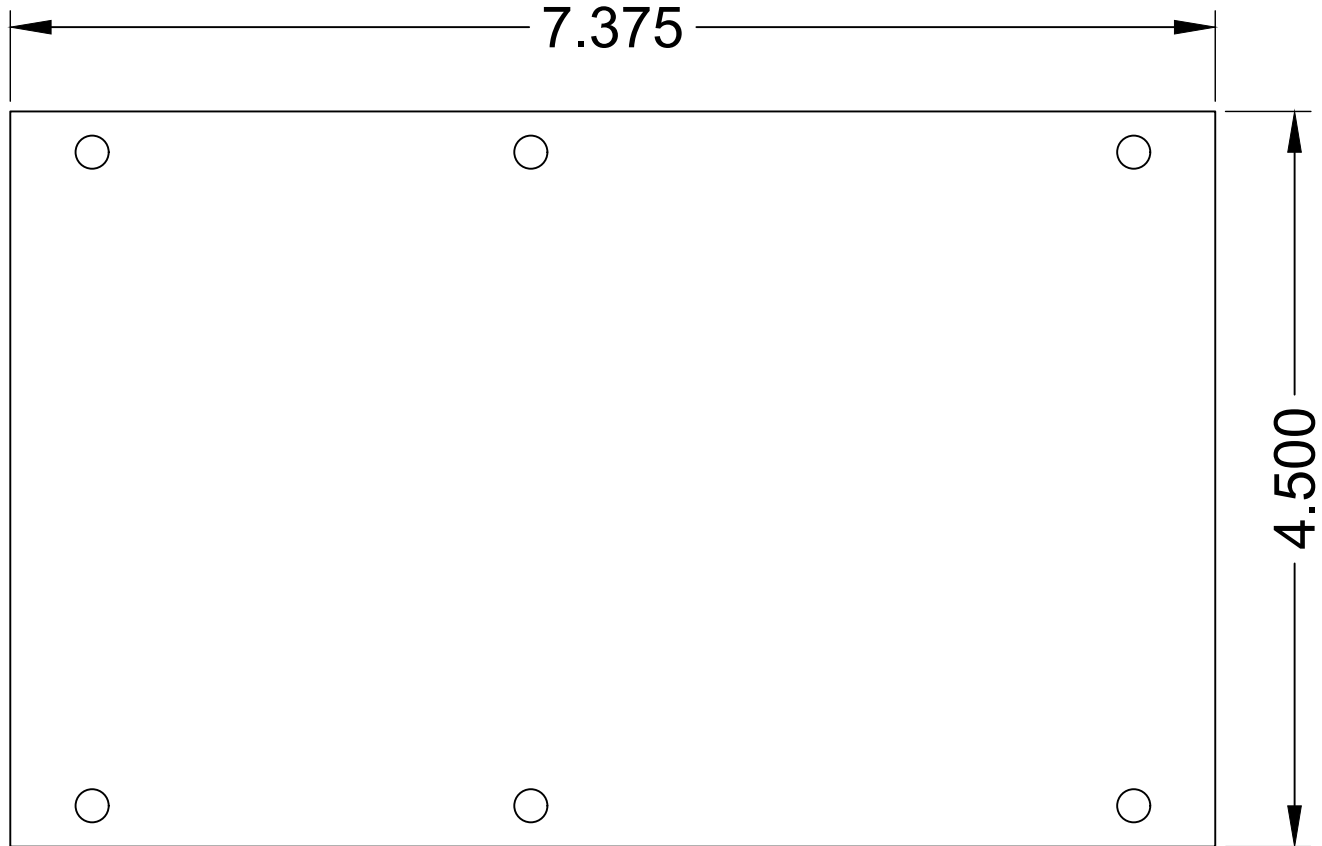

COMPATIBLE POCKETS

- FULL
- DOUBLE WIDE
- SUPER
- SUPER DOUBLE WIDE

PNL-120 SERIES PANELS

REVISED: 01/2021

MATERIAL:

1/16" 6061-T6 ALUMINUM

FINISH:

BLACK POWDER COAT, SEMI GLOSS

DESCRIPTION:

FLOOR POCKET PANEL, BLANK.

REV
1

SHEET
1 OF 1

ALL DIMENSIONS ARE FOR REFERENCE ONLY. ALL DIMENSIONS ARE IN INCHES