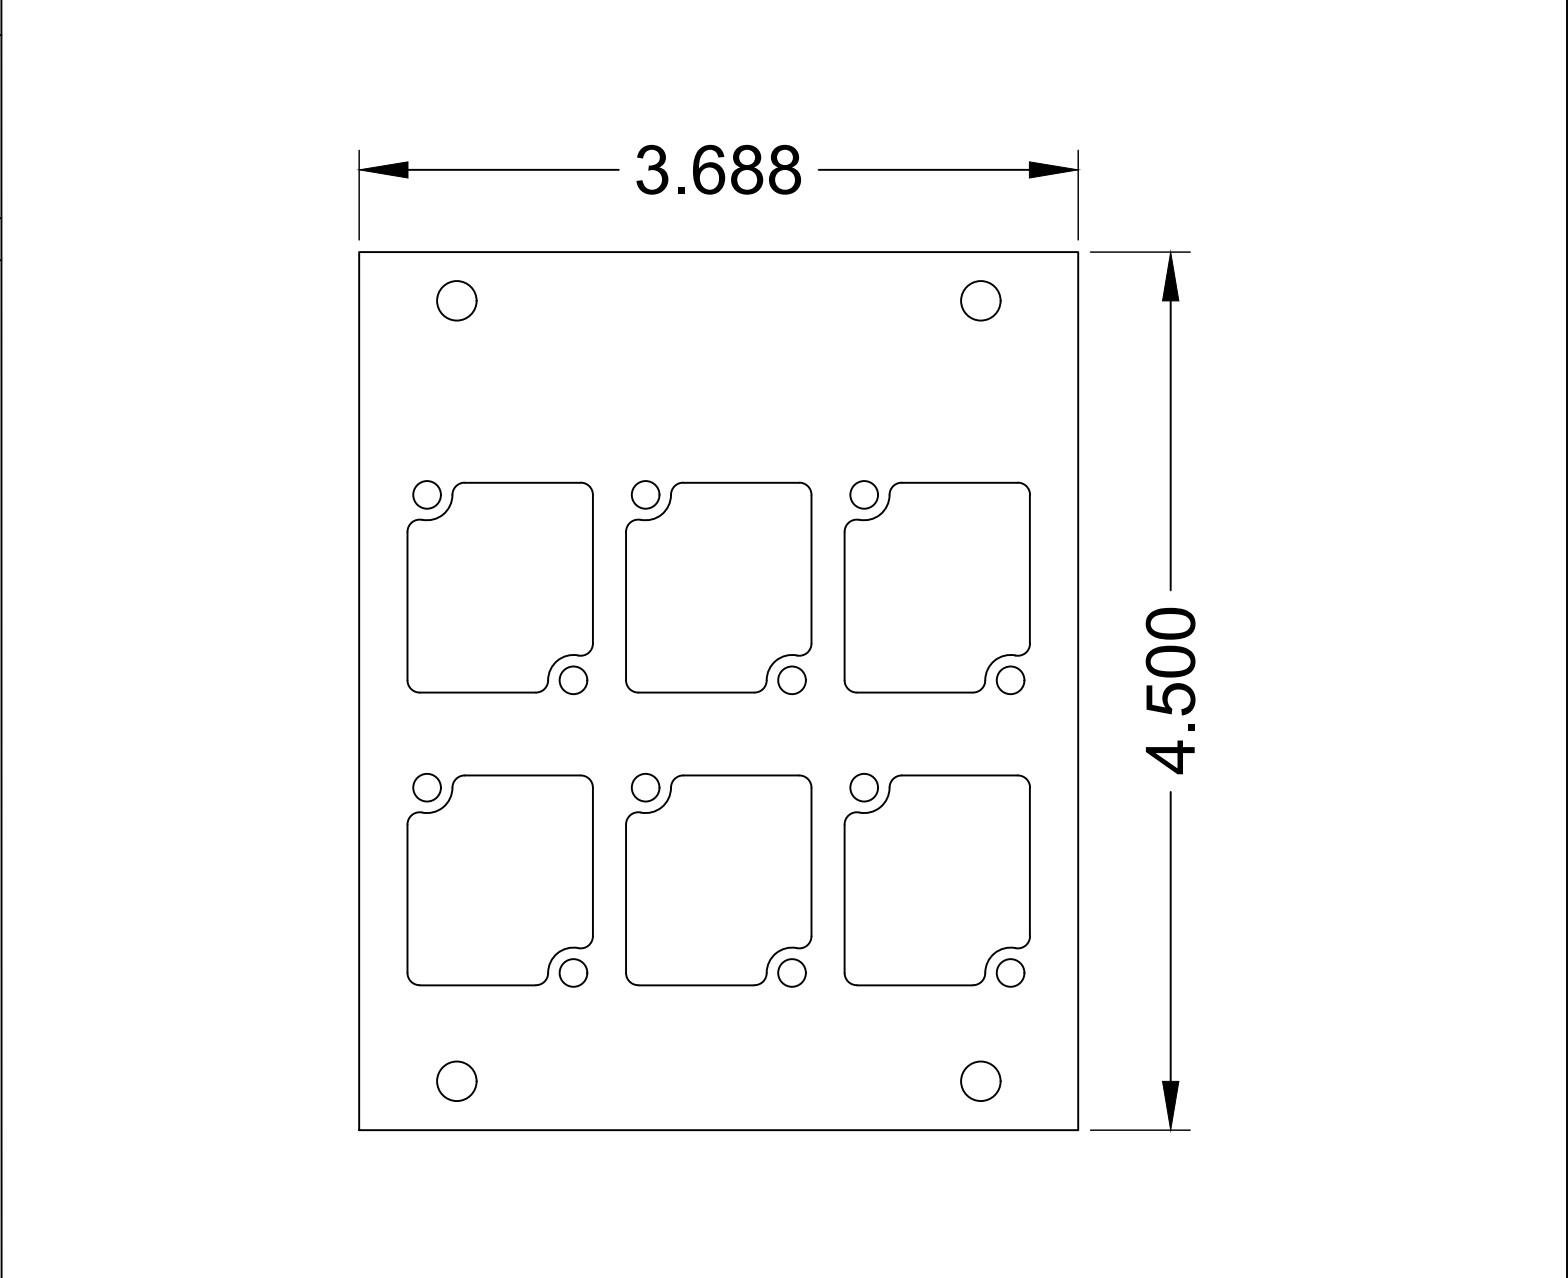

COMPATIBLE POCKETS

- HALF
- FULL
- DOUBLE WIDE
- SUPER
- SUPER DOUBLE WIDE

PNL-100 SERIES PANELS

REVISED: 01/2021	MATERIAL:	FINISH:	DESCRIPTION:	REV 1
ALL DIMENSIONS ARE FOR REFERENCE ONLY. ALL DIMENSIONS ARE IN INCHES	1/16" 6061-T6 ALUMINUM	BLACK POWDER COAT, SEMI GLOSS	FLOOR POCKET PANEL, (6) CONNECTRIX CUTOUTS	SHEET 1 OF 1