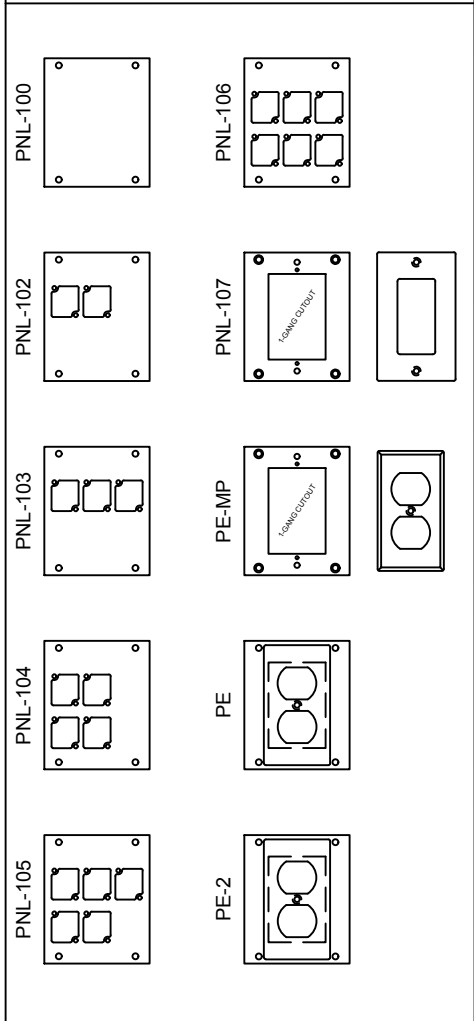

COMPATIBLE POCKETS

- HALF
- FULL
- DOUBLE WIDE
- SUPER
- SUPER DOUBLE WIDE

PNL-100 SERIES PANELS

REVISED: 01/2021	MATERIAL:	FINISH:	DESCRIPTION:	REV 1
ALL DIMENSIONS ARE FOR REFERENCE ONLY. ALL DIMENSIONS ARE IN INCHES	1/16" 6061-T6 ALUMINUM	BLACK POWDER COAT, SEMI GLOSS	FLOOR POCKET PANEL, (6) CONNECTRIX CUTOUTS	SHEET 1 OF 1