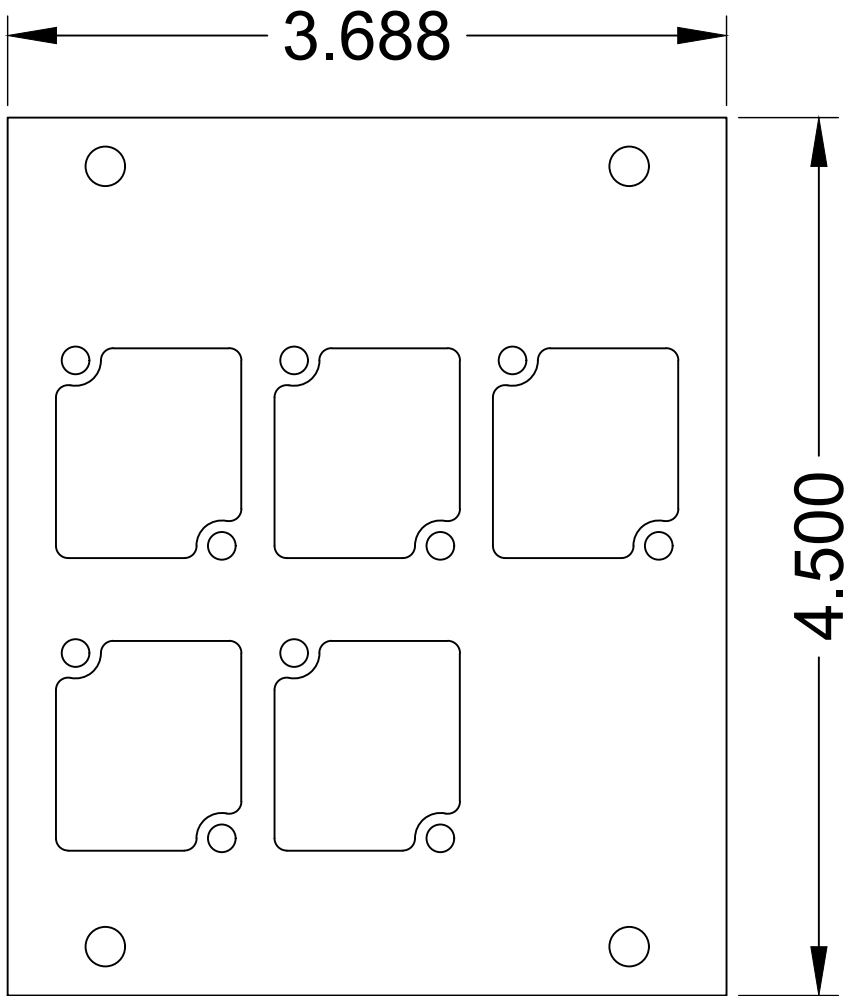

COMPATIBLE POCKETS

- HALF
- FULL
- DOUBLE WIDE
- SUPER
- SUPER DOUBLE WIDE

PNL-100 SERIES PANELS

REVISED: 01/2021	MATERIAL:	FINISH:	DESCRIPTION:	REV 1
ALL DIMENSIONS ARE FOR REFERENCE ONLY. ALL DIMENSIONS ARE IN INCHES	1/16" 6061-T6 ALUMINUM	BLACK POWDER COAT, SEMI GLOSS	FLOOR POCKET PANEL, (5) CONNECTRIX CUTOUTS	SHEET 1 of 1