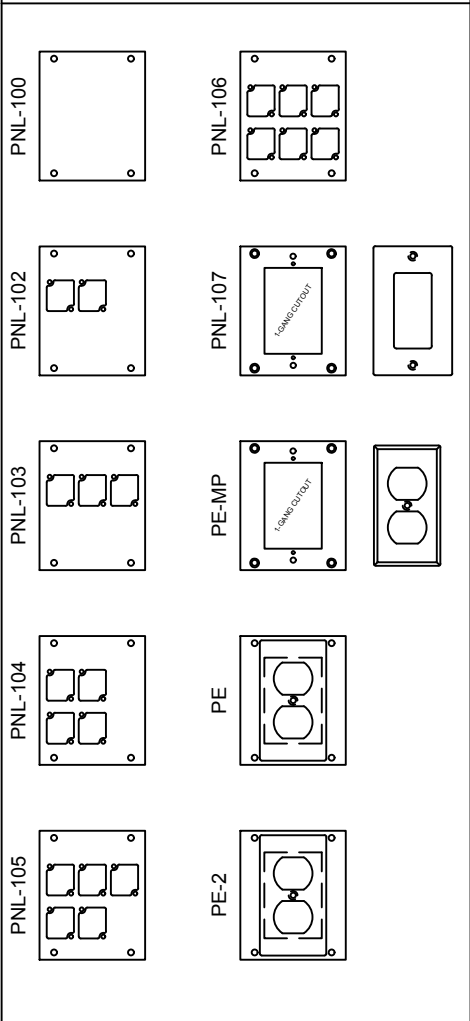

COMPATIBLE POCKETS

- HALF
- FULL
- DOUBLE WIDE
- SUPER
- SUPER DOUBLE WIDE

PNL-100 SERIES PANELS

REVISED: 01/2021	MATERIAL:	FINISH:	DESCRIPTION:	REV 1
ALL DIMENSIONS ARE FOR REFERENCE ONLY. ALL DIMENSIONS ARE IN INCHES	1/16" 6061-T6 ALUMINUM	BLACK POWDER COAT, SEMI GLOSS	FLOOR POCKET PANEL, (5) CONNECTRIX CUTOUTS	SHEET 1 of 1