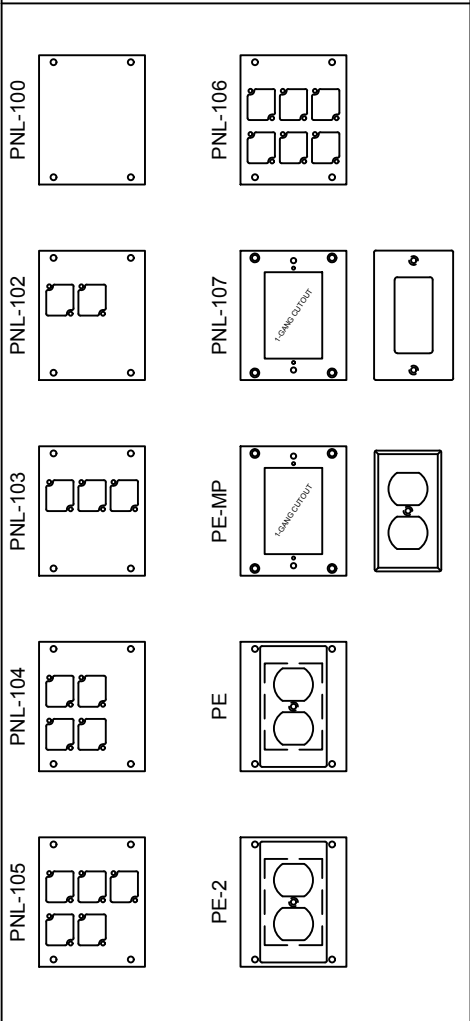

**COMPATIBLE POCKETS**

- HALF
- FULL
- DOUBLE WIDE
- SUPER
- SUPER DOUBLE WIDE

**PNL-100 SERIES PANELS**

<b>REVISED:</b> 01/2021	<b>MATERIAL:</b>	<b>FINISH:</b>	<b>DESCRIPTION:</b>	<b>REV</b>
ALL DIMENSIONS ARE FOR REFERENCE ONLY. ALL DIMENSIONS ARE IN INCHES	1/16" 6061-T6 ALUMINUM	BLACK POWDER COAT, SEMI GLOSS	FLOOR POCKET PANEL, (4) CONNECTRIX CUTOUTS	1
				<b>SHEET</b>
				1 of 1