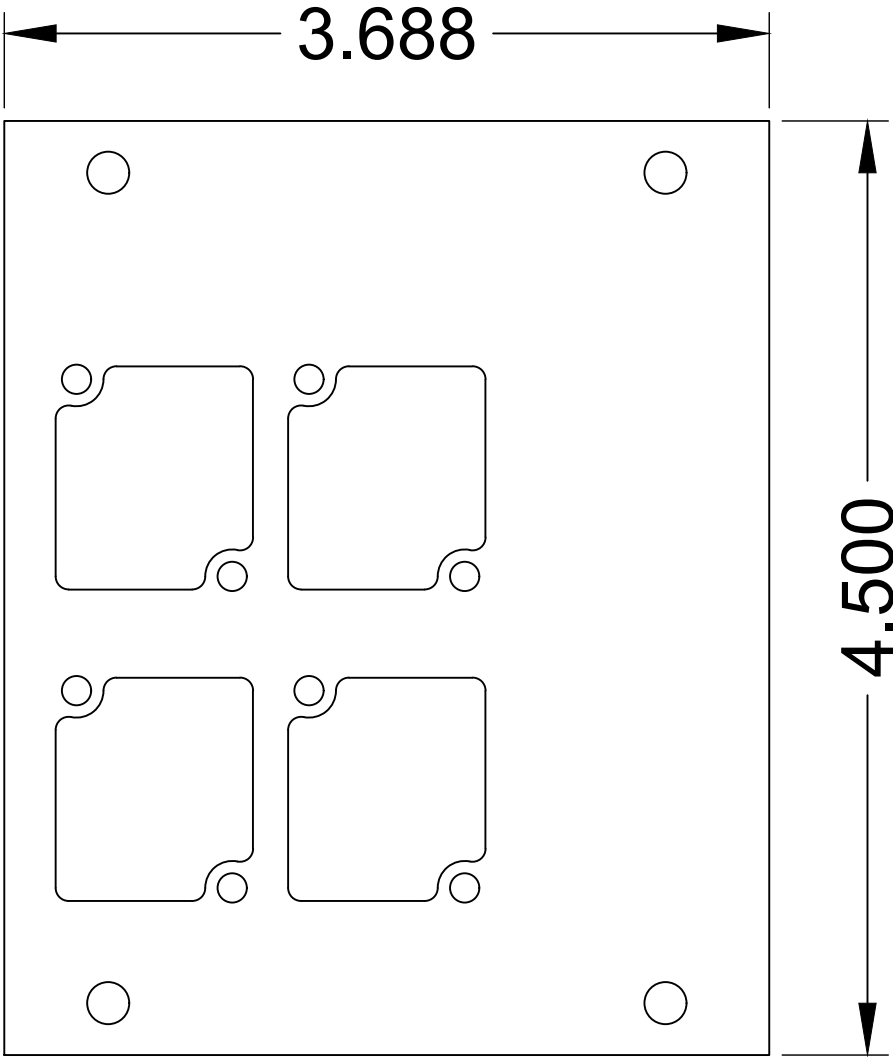

**COMPATIBLE POCKETS**

- HALF
- FULL
- DOUBLE WIDE
- SUPER
- SUPER DOUBLE WIDE

**PNL-100 SERIES PANELS**

<b>REVISED:</b> 01/2021	<b>MATERIAL:</b>	<b>FINISH:</b>	<b>DESCRIPTION:</b>	<b>REV</b>
ALL DIMENSIONS ARE FOR REFERENCE ONLY. ALL DIMENSIONS ARE IN INCHES	1/16" 6061-T6 ALUMINUM	BLACK POWDER COAT, SEMI GLOSS	FLOOR POCKET PANEL, (4) CONNECTRIX CUTOUTS	1
				<b>SHEET</b>
				1 of 1