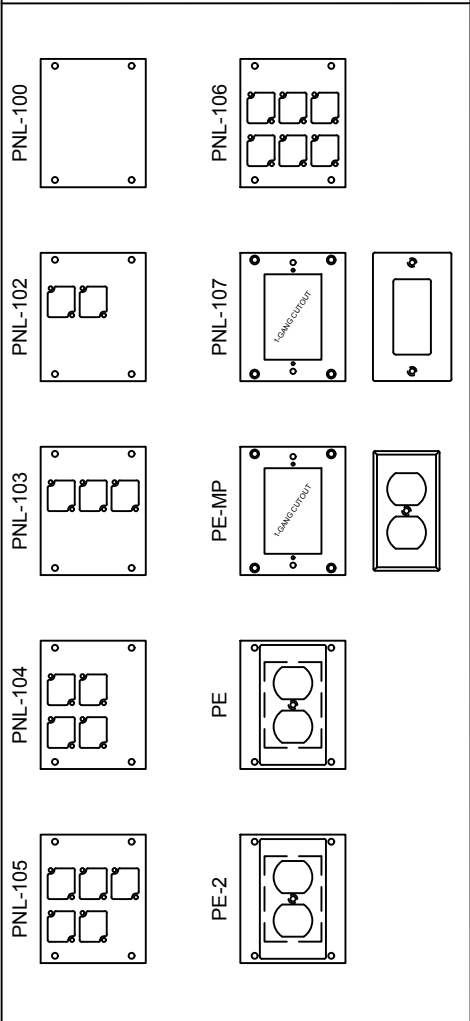

**COMPATIBLE POCKETS**

- HALF
- FULL
- DOUBLE WIDE
- SUPER
- SUPER DOUBLE WIDE

**PNL-100 SERIES PANELS**

<b>REVISED:</b> 01/2021	<b>MATERIAL:</b>	<b>FINISH:</b>	<b>DESCRIPTION:</b>	<b>REV</b>
ALL DIMENSIONS ARE FOR REFERENCE ONLY. ALL DIMENSIONS ARE IN INCHES	1/16" 6061-T6 ALUMINUM	BLACK POWDER COAT, SEMI GLOSS	FLOOR POCKET PANEL, (3) CONNECTRIX CUTOUTS	1
				<b>SHEET</b>
				1 of 1