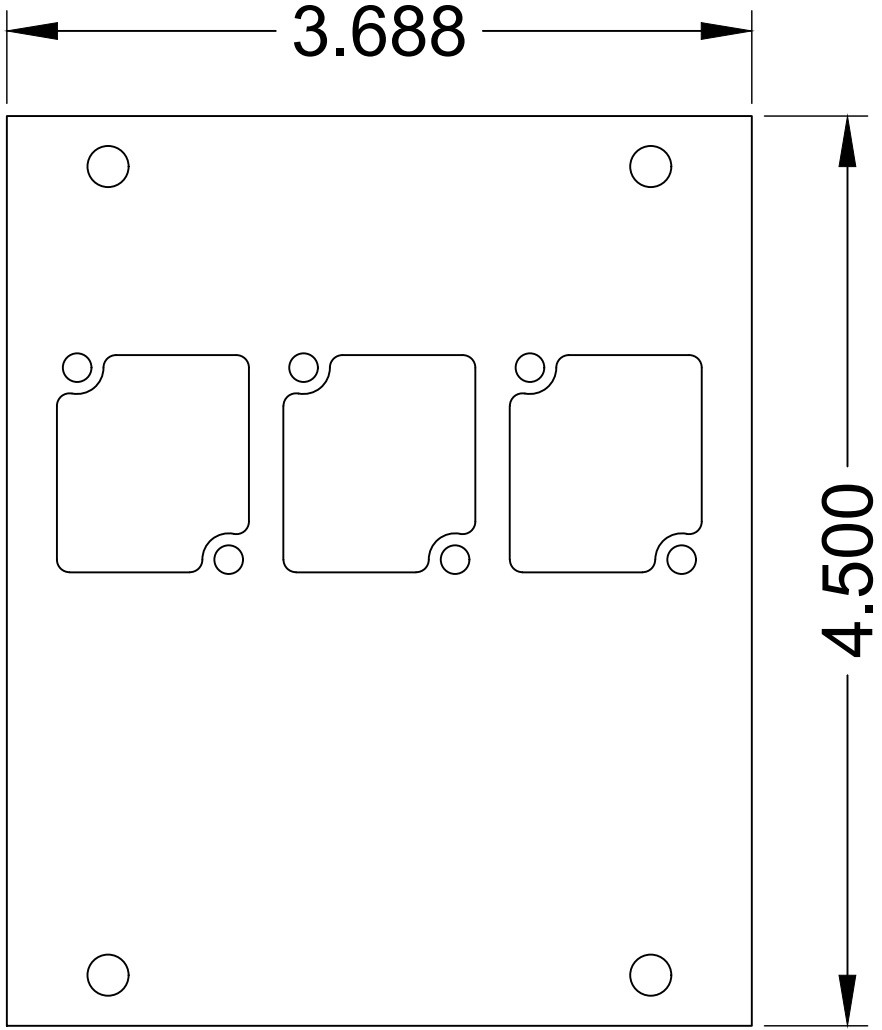

**COMPATIBLE POCKETS**

- HALF
- FULL
- DOUBLE WIDE
- SUPER
- SUPER DOUBLE WIDE

**PNL-100 SERIES PANELS**

<b>REVISED:</b> 01/2021	<b>MATERIAL:</b>	<b>FINISH:</b>	<b>DESCRIPTION:</b>	<b>REV</b>
ALL DIMENSIONS ARE FOR REFERENCE ONLY. ALL DIMENSIONS ARE IN INCHES	1/16" 6061-T6 ALUMINUM	BLACK POWDER COAT, SEMI GLOSS	FLOOR POCKET PANEL, (3) CONNECTRIX CUTOUTS	1
				<b>SHEET</b>
				1 of 1