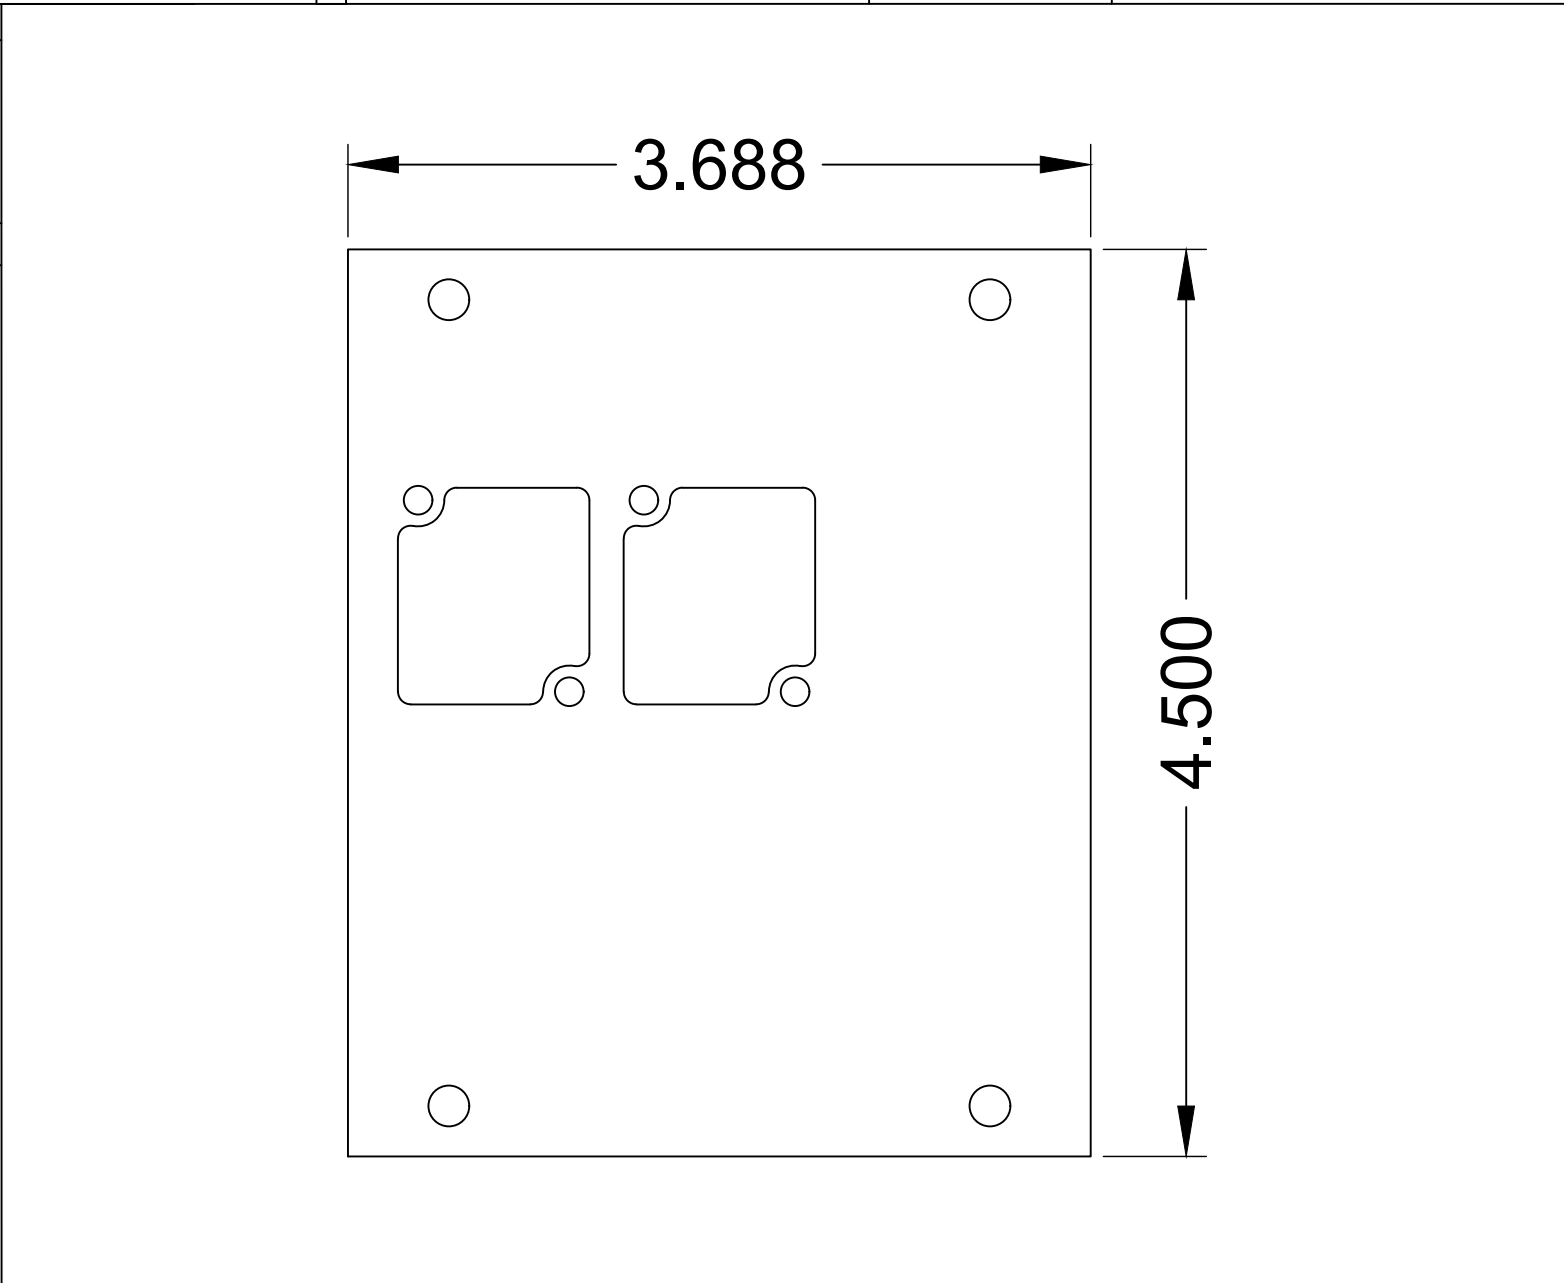

COMPATIBLE POCKETS

- HALF
- FULL
- DOUBLE WIDE
- SUPER
- SUPER DOUBLE WIDE

PNL-100 SERIES PANELS

REVISED: 01/2021	MATERIAL:	FINISH:	DESCRIPTION:	REV 1
ALL DIMENSIONS ARE FOR REFERENCE ONLY. ALL DIMENSIONS ARE IN INCHES	1/16" 6061-T6 ALUMINUM	BLACK POWDER COAT, SEMI GLOSS	FLOOR POCKET PANEL, (2) CONNECTRIX CUTOUTS	SHEET 1 of 1