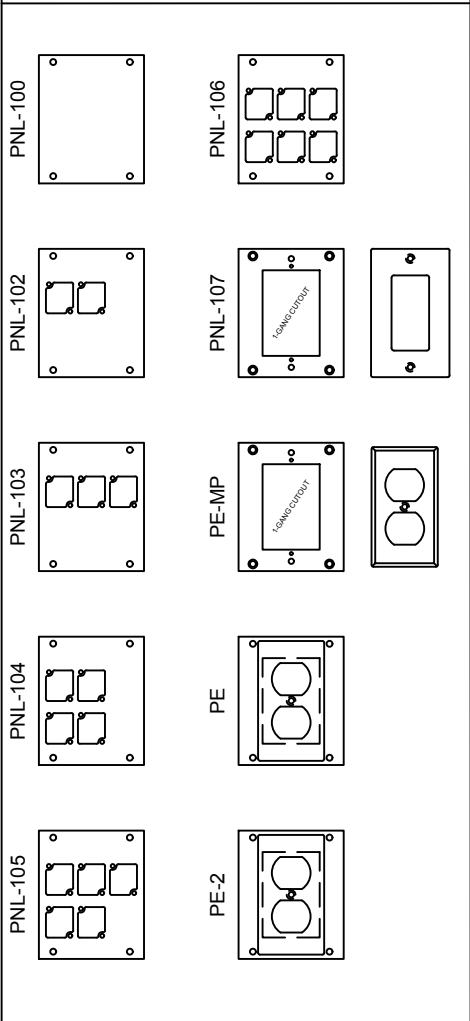

COMPATIBLE POCKETS

- HALF
- FULL
- DOUBLE WIDE
- SUPER
- SUPER DOUBLE WIDE

PNL-100 SERIES PANELS

REVISED: 01/2021	MATERIAL:	FINISH:	DESCRIPTION:	REV 1
ALL DIMENSIONS ARE FOR REFERENCE ONLY. ALL DIMENSIONS ARE IN INCHES	1/16" 6061-T6 ALUMINUM	BLACK POWDER COAT, SEMI GLOSS	FLOOR POCKET PANEL, (2) CONNECTRIX CUTOUTS	SHEET 1 of 1