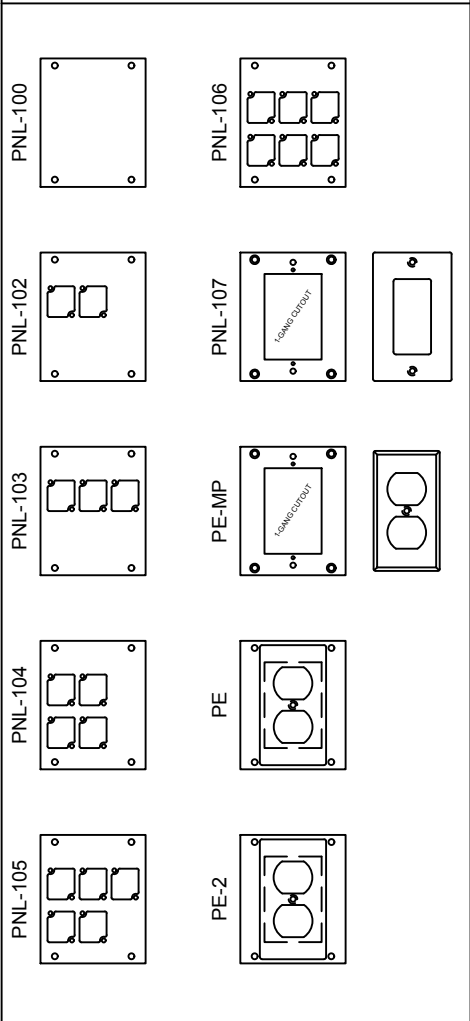

**COMPATIBLE POCKETS**

- HALF
- FULL
- DOUBLE WIDE
- SUPER
- SUPER DOUBLE WIDE

**PNL-100 SERIES PANELS**

<b>REVISED:</b> 01/2021	<b>MATERIAL:</b> 1/16" 6061-T6 ALUMINUM	<b>FINISH:</b> BLACK POWDER COAT, SEMI GLOSS	<b>DESCRIPTION:</b> FLOOR POCKET PANEL, FOR USE WITH ISO BACKBOX.	<b>REV</b> <b>1</b>
ALL DIMENSIONS ARE FOR REFERENCE ONLY. ALL DIMENSIONS ARE IN INCHES				<b>SHEET</b> <b>1 OF 1</b>