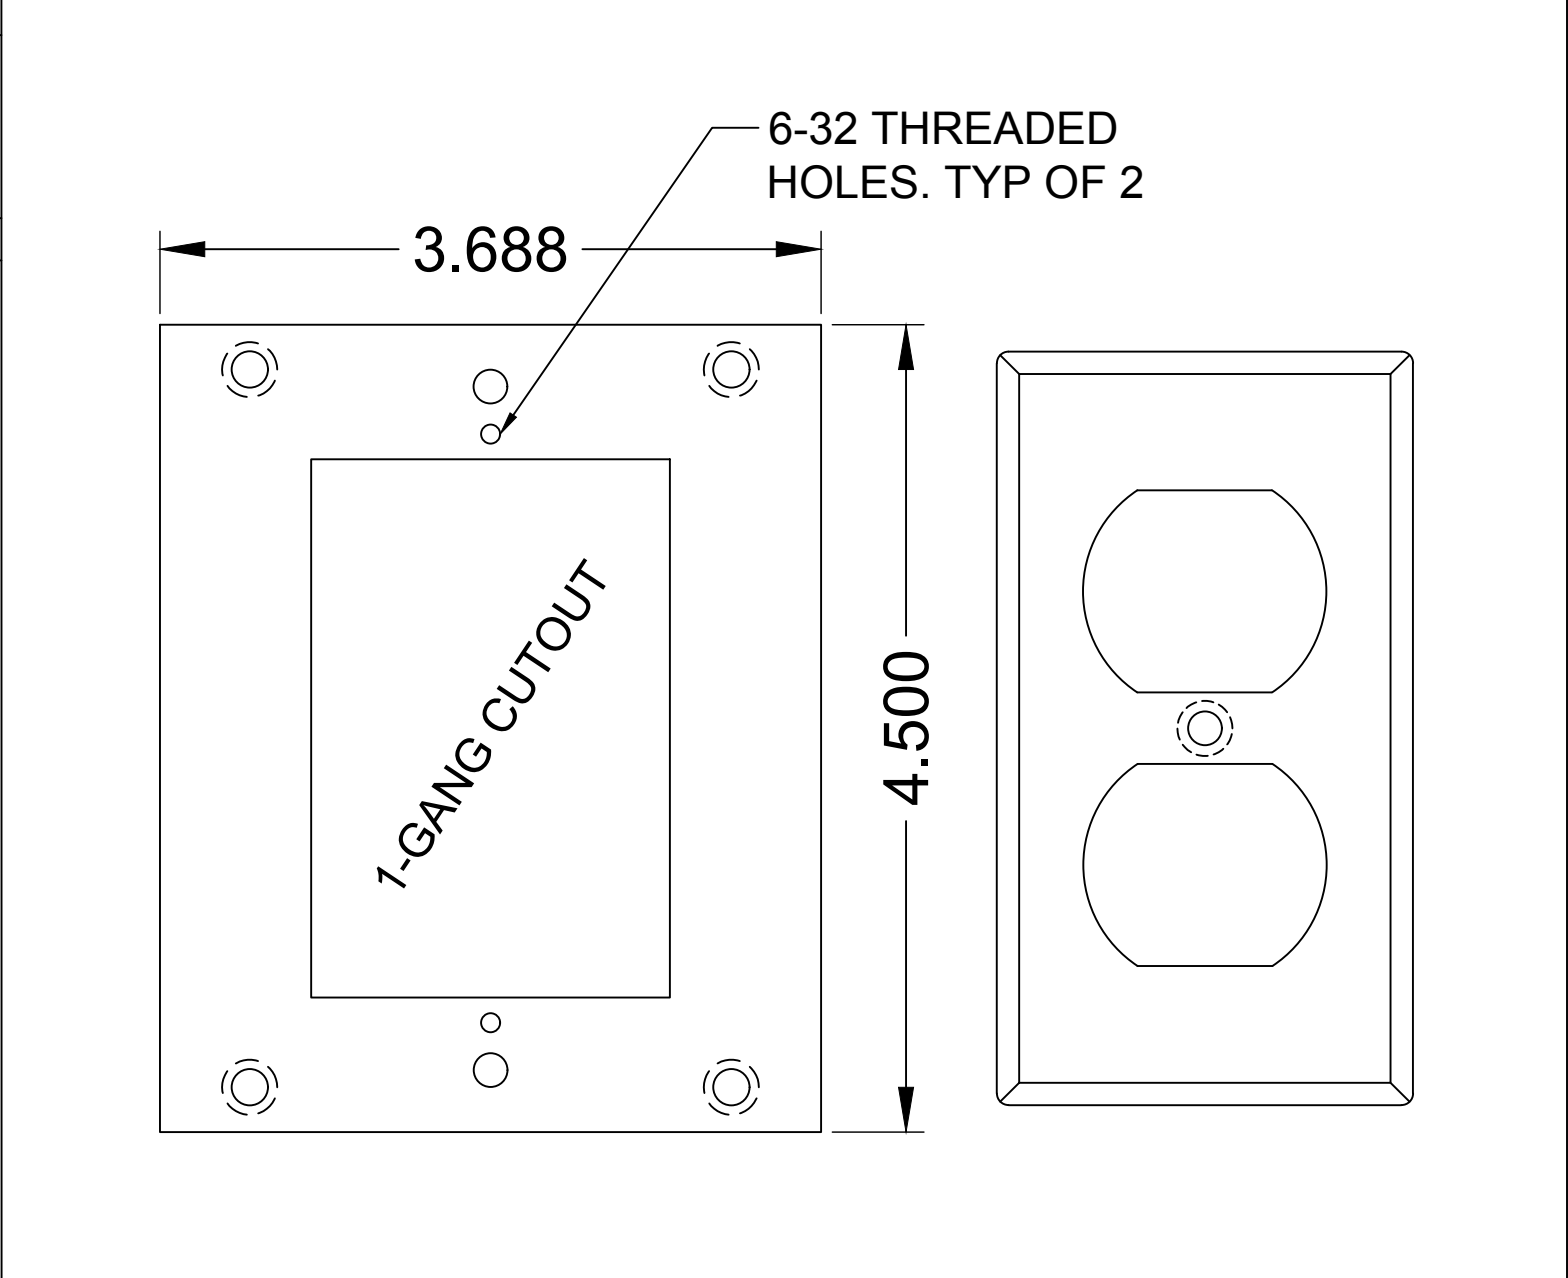

**COMPATIBLE POCKETS**

- HALF
- FULL
- DOUBLE WIDE
- SUPER
- SUPER DOUBLE WIDE

**PNL-100 SERIES PANELS**

<b>REVISED:</b> 01/2021	<b>MATERIAL:</b> 1/16" 6061-T6 ALUMINUM	<b>FINISH:</b> BLACK POWDER COAT, SEMI GLOSS	<b>DESCRIPTION:</b> FLOOR POCKET PANEL, FOR USE WITH ISO BACKBOX.	<b>REV</b> <b>1</b>
ALL DIMENSIONS ARE FOR REFERENCE ONLY. ALL DIMENSIONS ARE IN INCHES				<b>SHEET</b> <b>1 OF 1</b>