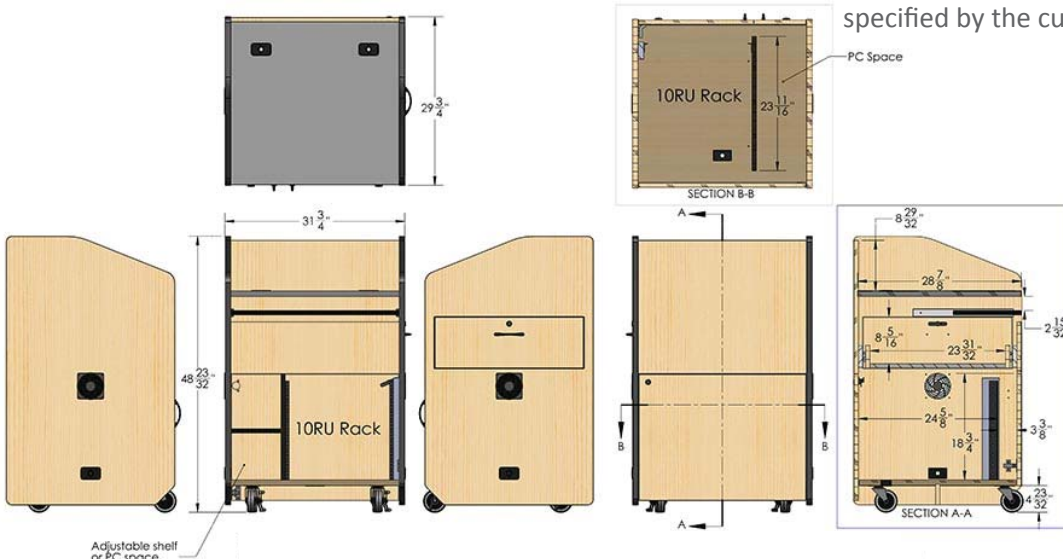

**Standard Features**

- Made with furniture grade laminates
- 10 space EIA compliant 10U threaded rack rails (10-32 screws)
- Large 30" W x 29" D work surface to accommodate monitors, laptops and presentation documents
- Slide out keyboard shelf
- Large 27.25" W x 24.25" D x 8.125" H pull out drawer that fits most document cameras
- PC/Storage compartment 10" W x 28" D x 18.5" H with adjustable height shelf
- Door locks on all compartments
- Heavy-duty casters for easy maneuvering

**Options**

- **PB** Six outlet power bar with 10 ft. cord
- **FAN** 53 CFM 120mm AC cooling fan with 6 ft cord
- **FM3** Count down timer/clock
- **MIC-18** MX418C Shure Gooseneck microphone
- **LIGHT-18** Littlite Gooseneck
- **CUB7** Table top cable well
- **POP5** Pop-up connection panel
- **C900S** 15" - 24" Adjustable monitor arm
- **CNL30** Removable console for custom surface cutouts
- **Custom Cutout** Cutouts for electronics or other items specified by the customer

**Specifications**

**Model:** PD3006  
**Width:** 32"  
**Depth:** 30"  
**Height:** 48.5"

**Finishes**

The information contained in this drawing is the sole property of AVF Audio Visual Furniture International. Any reproduction in part or as a whole without the written permission of Audio Visual Furniture International is prohibited. AVF can build or modify stock configurations to suit customer specifications. Please contact us to discuss how this service can help meet your needs. Some quantity restrictions may apply. Specification subject to change without notice. Computers, cameras, monitors, etc. are shown to illustrate product usage and are not included unless otherwise noted.