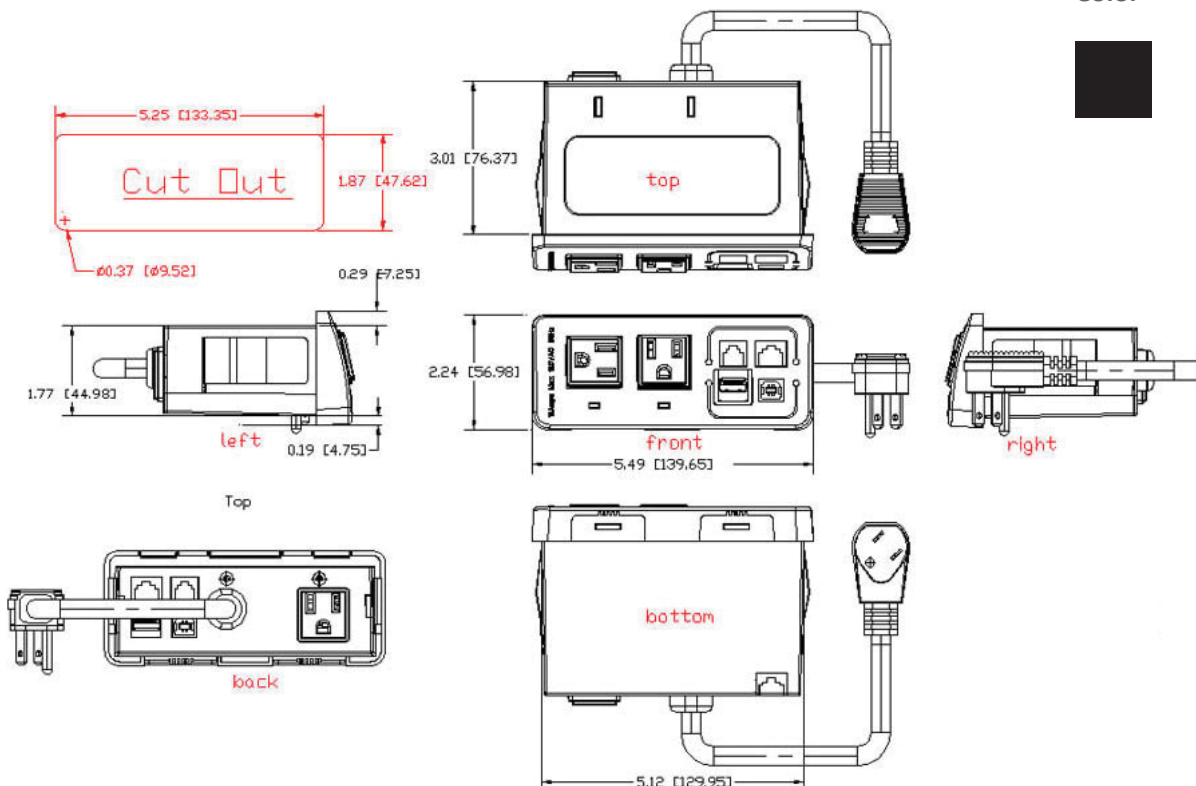

Standard Features

- 416 joule surge protection, ground indicator and 10 ft. power cord
- Can be snapped into a cutout or a mounting bracket
- 2 Electrical outlets, 1 RJ-11 (Phone)
- 1 RJ45 (Data), 2 USB ports
- Electrical outlets set at 90 degrees to accommodate power-blocks

Specifications

Model: PC-PATCH
Width: 5.5"
Depth: 3"
Height: 2.25"

Color

The information contained in this drawing is the sole property of AVF Audio Visual Furniture International. Any reproduction in part or as a whole without the written permission of Audio Visual Furniture International is prohibited. AVF can build or modify stock configurations to suit customer specifications. Please contact us to discuss how this service can help meet your needs. Some quantity restrictions may apply. Specification subject to change without notice. Computers, cameras, monitors, etc. are shown to illustrate product usage and are not included unless otherwise noted.