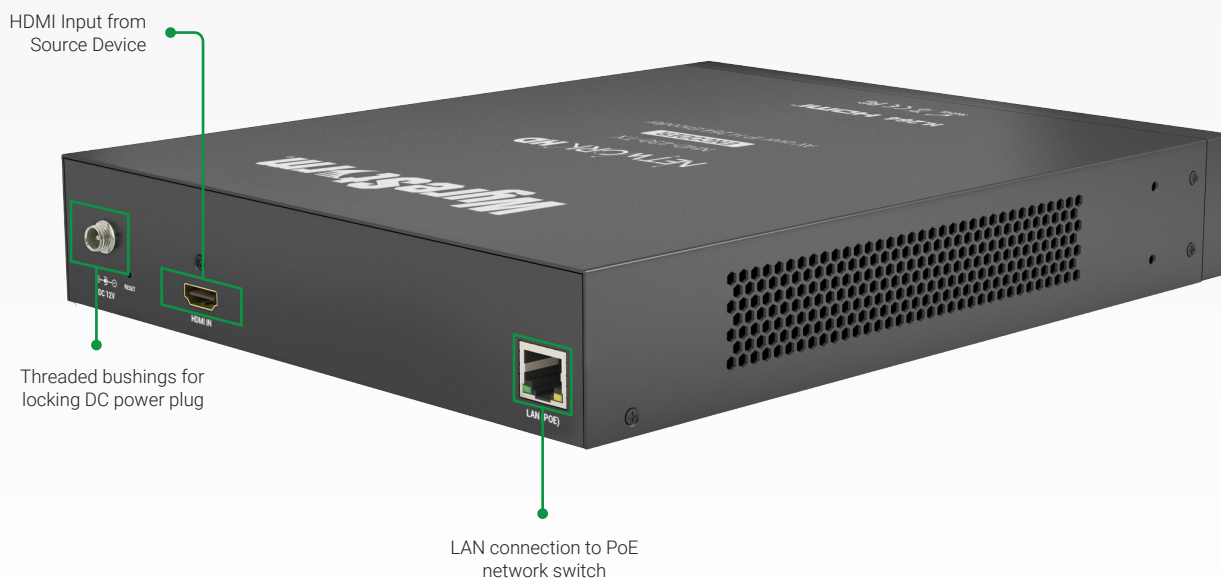

NetworkHD™ Standard H.264 AV over IP Encoder

NHD-230-TX

WyreStorm®

Specification Sheet

NETWORK HD

HDMI™ HDCP PoE H.264 AAC

WyreStorm - Because the Technology Matters.

Introduction

The NetworkHD™ Standard H.264 AV over IP Encoder is a standard H.264 encoder for streaming HDMI sources to PC's, IPTVs, set-top boxes, tablets and smartphones or any device with video decoding capabilities. It supports SD and HD resolutions and HDMI stereo audio with separate A/V encoder settings and various streaming protocols for a wide variety of applications. With support for up to 10 unicast streams or highly scalable multicast streams

The NHD-230-TX cannot be used with other NetworkHD 100/200/400/600 series decoders.

Key Features

- Standard H.264 encoder for streaming to PCs, IPTVs, set-top boxes, tablets and smartphones
- Supports all input video resolutions up to 1920x1080
- Stereo LPCM or AAC audio encoding
- UDP, RTP, Unicast and Multicast streaming support
- Supports up to 10 simultaneous unicast RSTP sessions and highly scalable multicast sessions (requires a managed network)
- Separate video and audio encoder bitrate control
- Simple Web based configuration
- PoE powered
- Web-based software upgrade