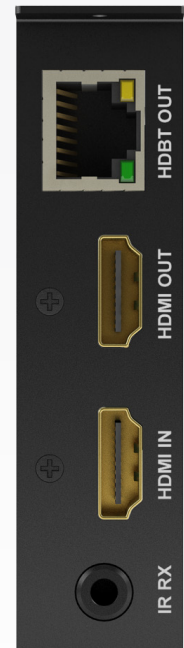

SPECIFICATIONS

Dimensions (WxHxD):	440mm x 100mm x 340mm /17.3" x 3.9 x 13.4"
Weight:	6.7Kg / 14.8lb
Operating Temperature Range:	0 to +35°C (32 to +95°F)
Operating Humidity Range:	5 to 90 % RH (no condensation)
Video Amplifier Bandwidth:	6.75Gbps
Input Video Signal:	0.5-1.0 volts p-p
Input DDC Signal:	5 volts p-p (TTL)
Maximum Single Link Range:	1080p 36bit Deep Colour
Transmission distance:	Min: 5m/16.4ft - Max: 60m/197ft (Cat5e/6), 70m/230ft with (Cat6a/7) using WyreStorm RX-1UTP-IR-70-POH display receiver or AMP-001-010 digital amplifier (Under perfect transmission conditions including straight cable runs with no electrical interference, bends, kinks, patch panels or wall outlets.)
Video Format Supported:	VESA: 640x480, 800x600,1024x768, 1280x1024, 1600x1200, 1920x1200, 1920x1080
DTV/HDTV:	480i/576i/480p/576p/720p/1080i/1080p
Output Video:	HDMI v1.4 with full 3D compatibility with Frame packing/ (Blu-ray) and Stereoscopic (satellite/ cable broadcasts)
Audio Format Supported: HDBaseT:	DTS Master HD, Dolby True HD, PCM 5.1, 7.1, stereo
Power Supply:	100-240V AC
Power Consumption:	170 Watts (Max.)
British Thermal Unit (BTU):	580.1
Rack Space Required:	2U

TRANSMISSION CARD

TX-POH-010

TRANSMISSION CARD FEATURES:

- **TX-POH-010** 70m/230ft HDBaseT output with mirrored HDMI output, HDMI input, IR input

TX-POH-010 is the default card on the MX-PP-POH 8x8 matrix. This transmission offers 70m/230ft HDBaseT transmission including video, audio, control and power, combined with a duplicate HDMI output to allow simultaneous connection of a second local 'slave' screen, AVR or extender product (including Cat5e/6/7, fiber and coax). IR in allows control signals to be sent to the sink device.

HDBaseT™ and the HDBaseT Alliance logo are trademarks of the HDBaseT Alliance

Follow us on Twitter
@WyreStorm1

Watch us on Youtube
WyreStormHD

Like us on Facebook
WyreStorm Technologies

Connect with us on
LinkedIn
WyreStorm Technologies