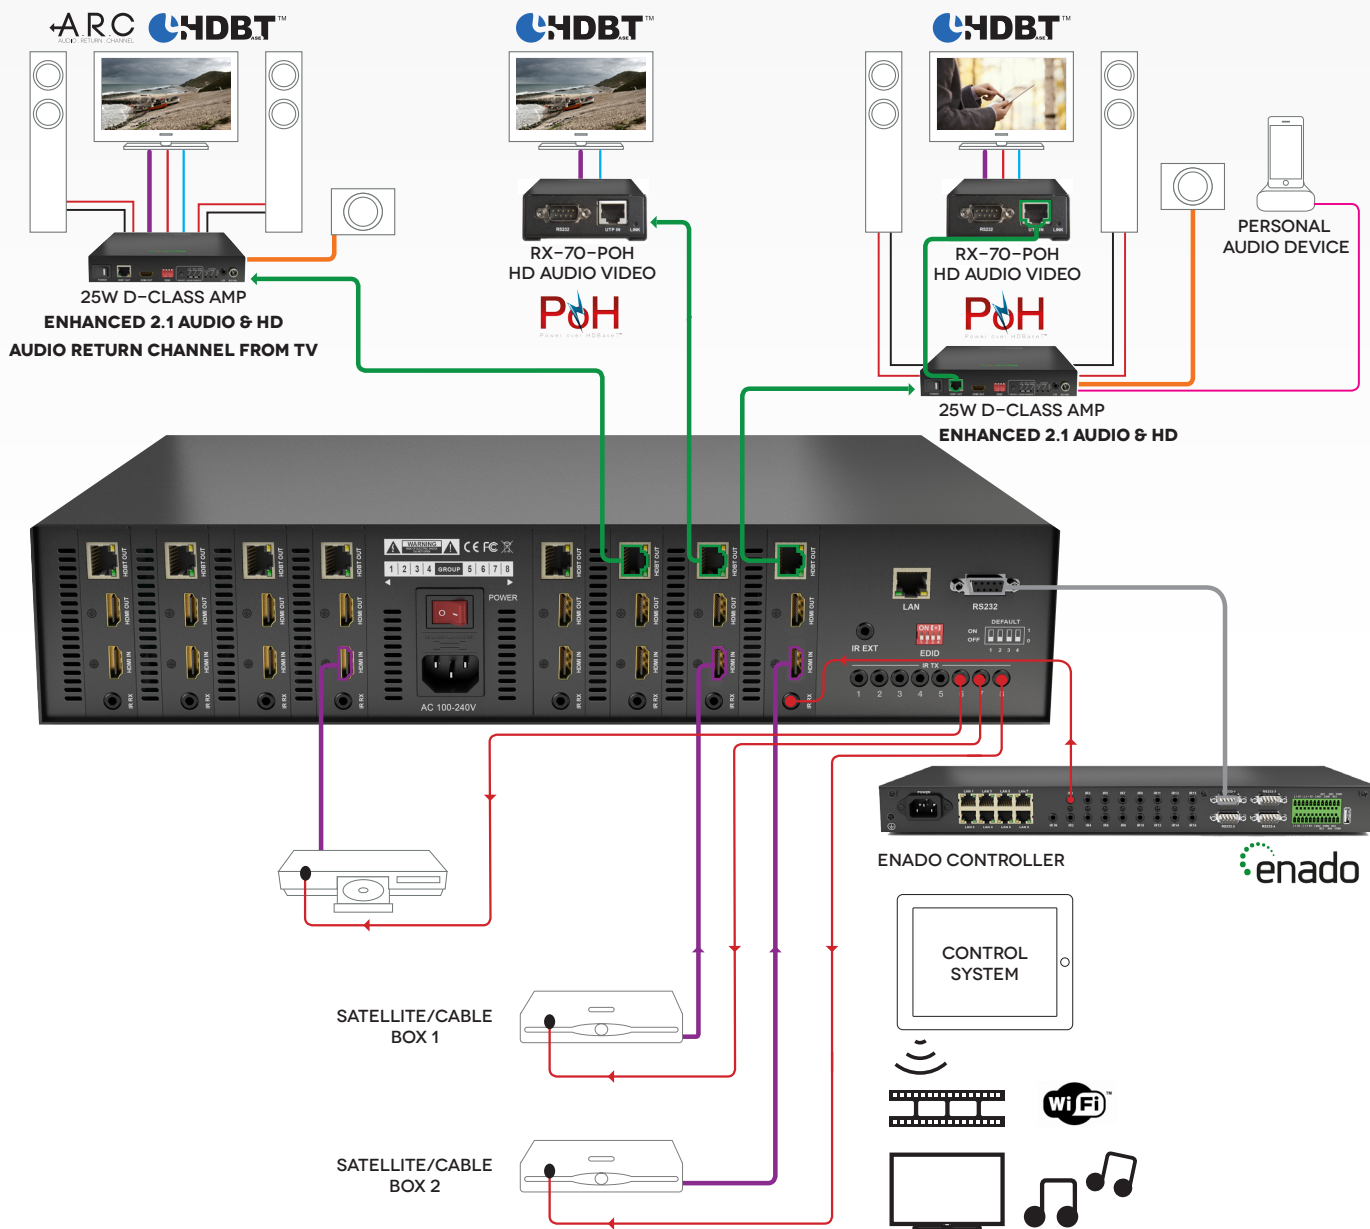

ADDITIONAL FEATURES & BENEFITS

- 8 x HDBaseT transmission cards featuring 36bit deep color, 1080p video at 60 Hz, HD audio, 2-Way IR control and low voltage power over one Cat5e/6/7 cable.
- QuickSync technology improves switching time between sources.
- 3D compatible – frame packing (Blu-Ray) and stereoscopic (satellite and cable).
- Enables cascading via each output up to 7 times, supporting a total of 56 screens.
- Ample HDMI inputs for source connection and HDBaseT outputs via one cable.
- Duplicate HDMI port mirrors the HDBaseT output for connecting AVR’s, fiber/coax extender sets etc. Up to 16 sink devices can be fed from one MX0808-PP.
- Available in 8x8 and 16x16 (Q1 2014) models
- Compact 8 module (2U) or 16 module chassis (3U)
- Seamless integration with leading control systems via RS232 and LAN, including WyreStorm Enado.
- Combine it with WyreStorm HDBaseT products and Enado for a total AV distribution and control solution.

TRANSMISSION CARD

TX-POH-010

TRANSMISSION CARD FEATURES:

- **TX-POH-010** 70m/230ft HDBaseT output with mirrored HDMI output, HDMI input, IR input

TX-POH-010 is the default card on the MX-PP-POH 8x8 matrix. This transmission offers 70m/230ft HDBaseT transmission including video, audio, control and power, combined with a duplicate HDMI output to allow simultaneous connection of a second local 'slave' screen, AVR or extender product (including Cat5e/6/7, fiber and coax). IR in allows control signals to be sent to the sink device.

SMALL CUSTOM RESIDENTIAL: MULTI-ROOM VIDEO, AUDIO & CONTROL

KEY SYSTEM FEATURES

- Easier installation with only one Cat5e/6 cable to each display and zone.
- Deliver fully uncompressed 1080p video switching, HiFi audio and end user control to each zone.
- Centralized A/V sources with local audio devices, including AMP-010-001 and personal devices.
- Recreate this Total WyreStorm Distribution & Control Solution for small or large residential applications.