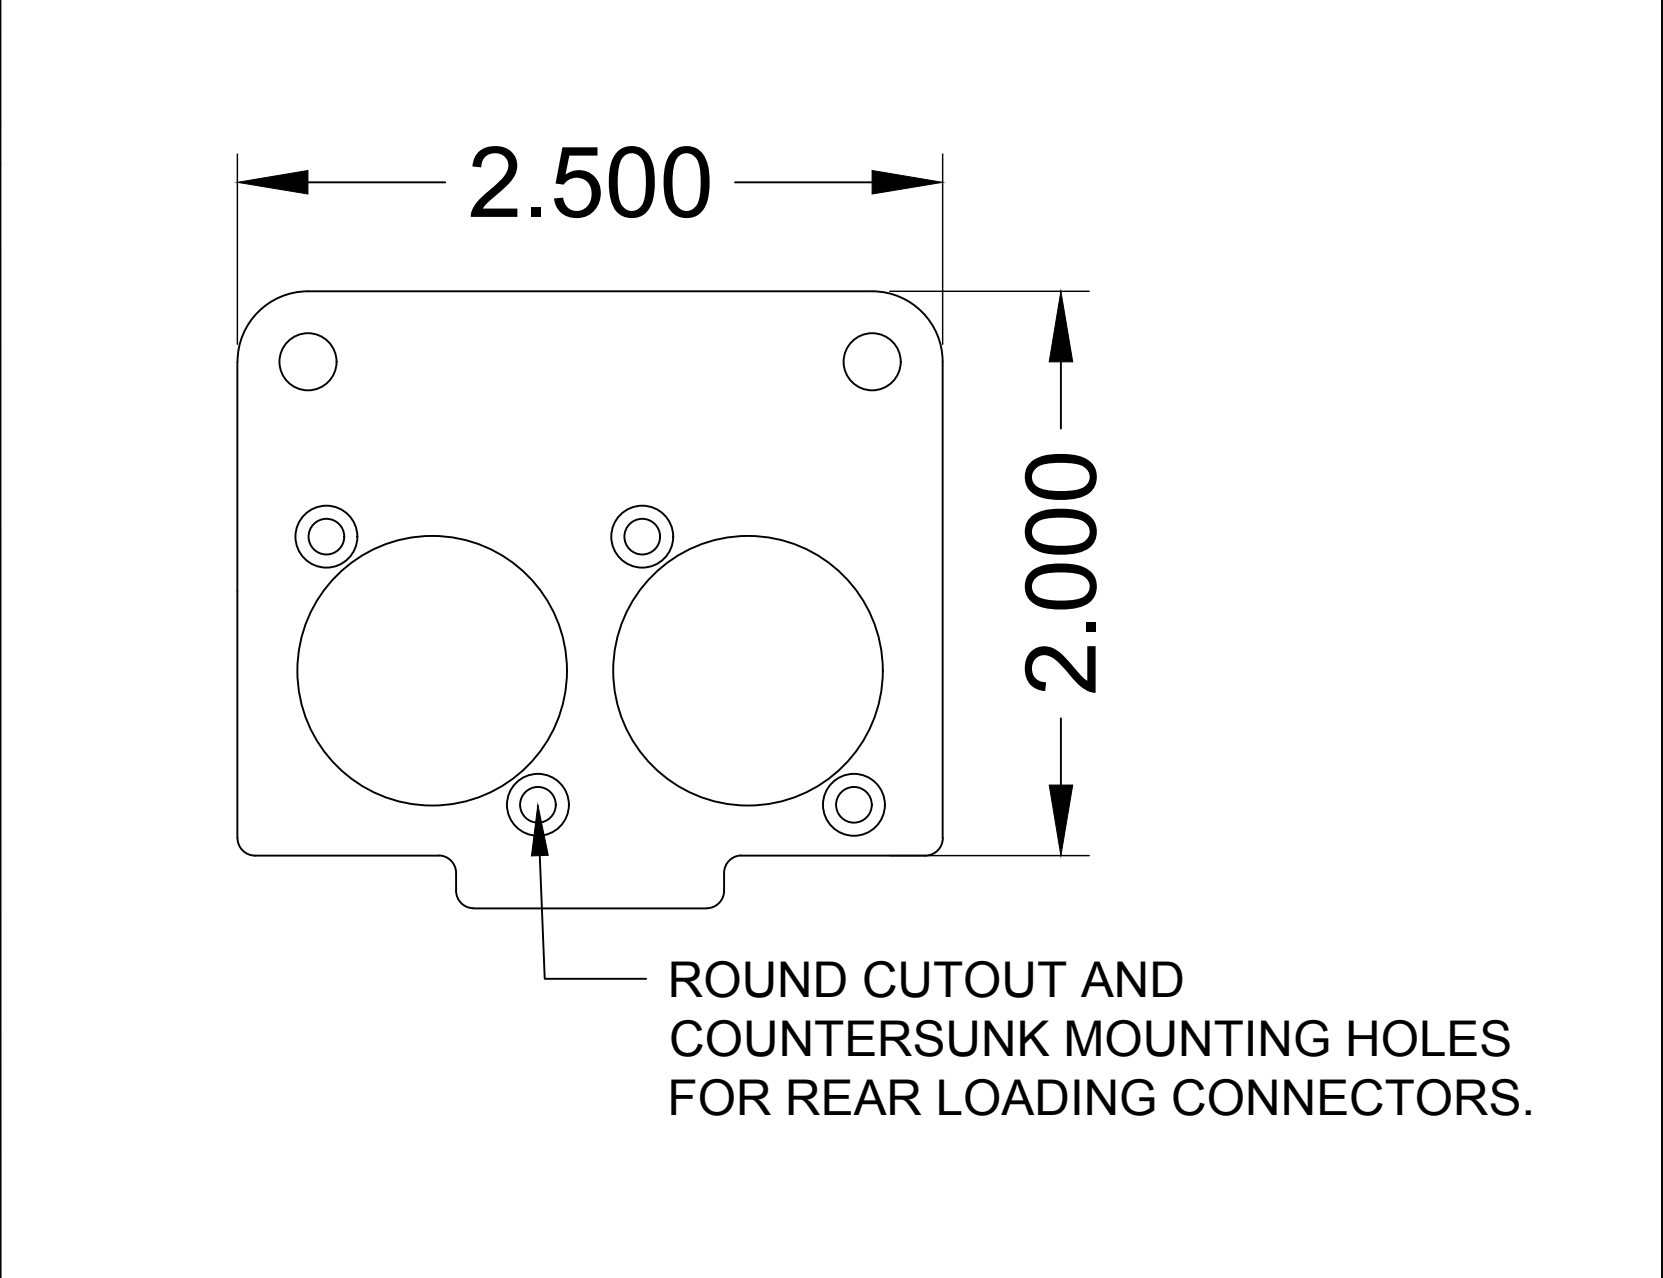

**COMPATIBLE POCKETS**

- MINI

**MP-100 SERIES PANELS**

- |         |  |
|---------|--|
| MP-100  |  |
| MP-101  |  |
| MP-101L |  |
| MP-102  |  |
| MP-102R |  |
| MP-113  |  |
| MP-114  |  |

REVISED: 01/2021	MATERIAL: 1/16" 6061-T6 ALUMINUM	FINISH: BLACK POWDER COAT, SEMI GLOSS	DESCRIPTION: MINI FLOOR POCKET PANEL WITH (2) ROUND CUTOUTS FOR REAR LOADING	REV 1
ALL DIMENSIONS ARE FOR REFERENCE ONLY. ALL DIMENSIONS ARE IN INCHES				SHEET 1 OF 1