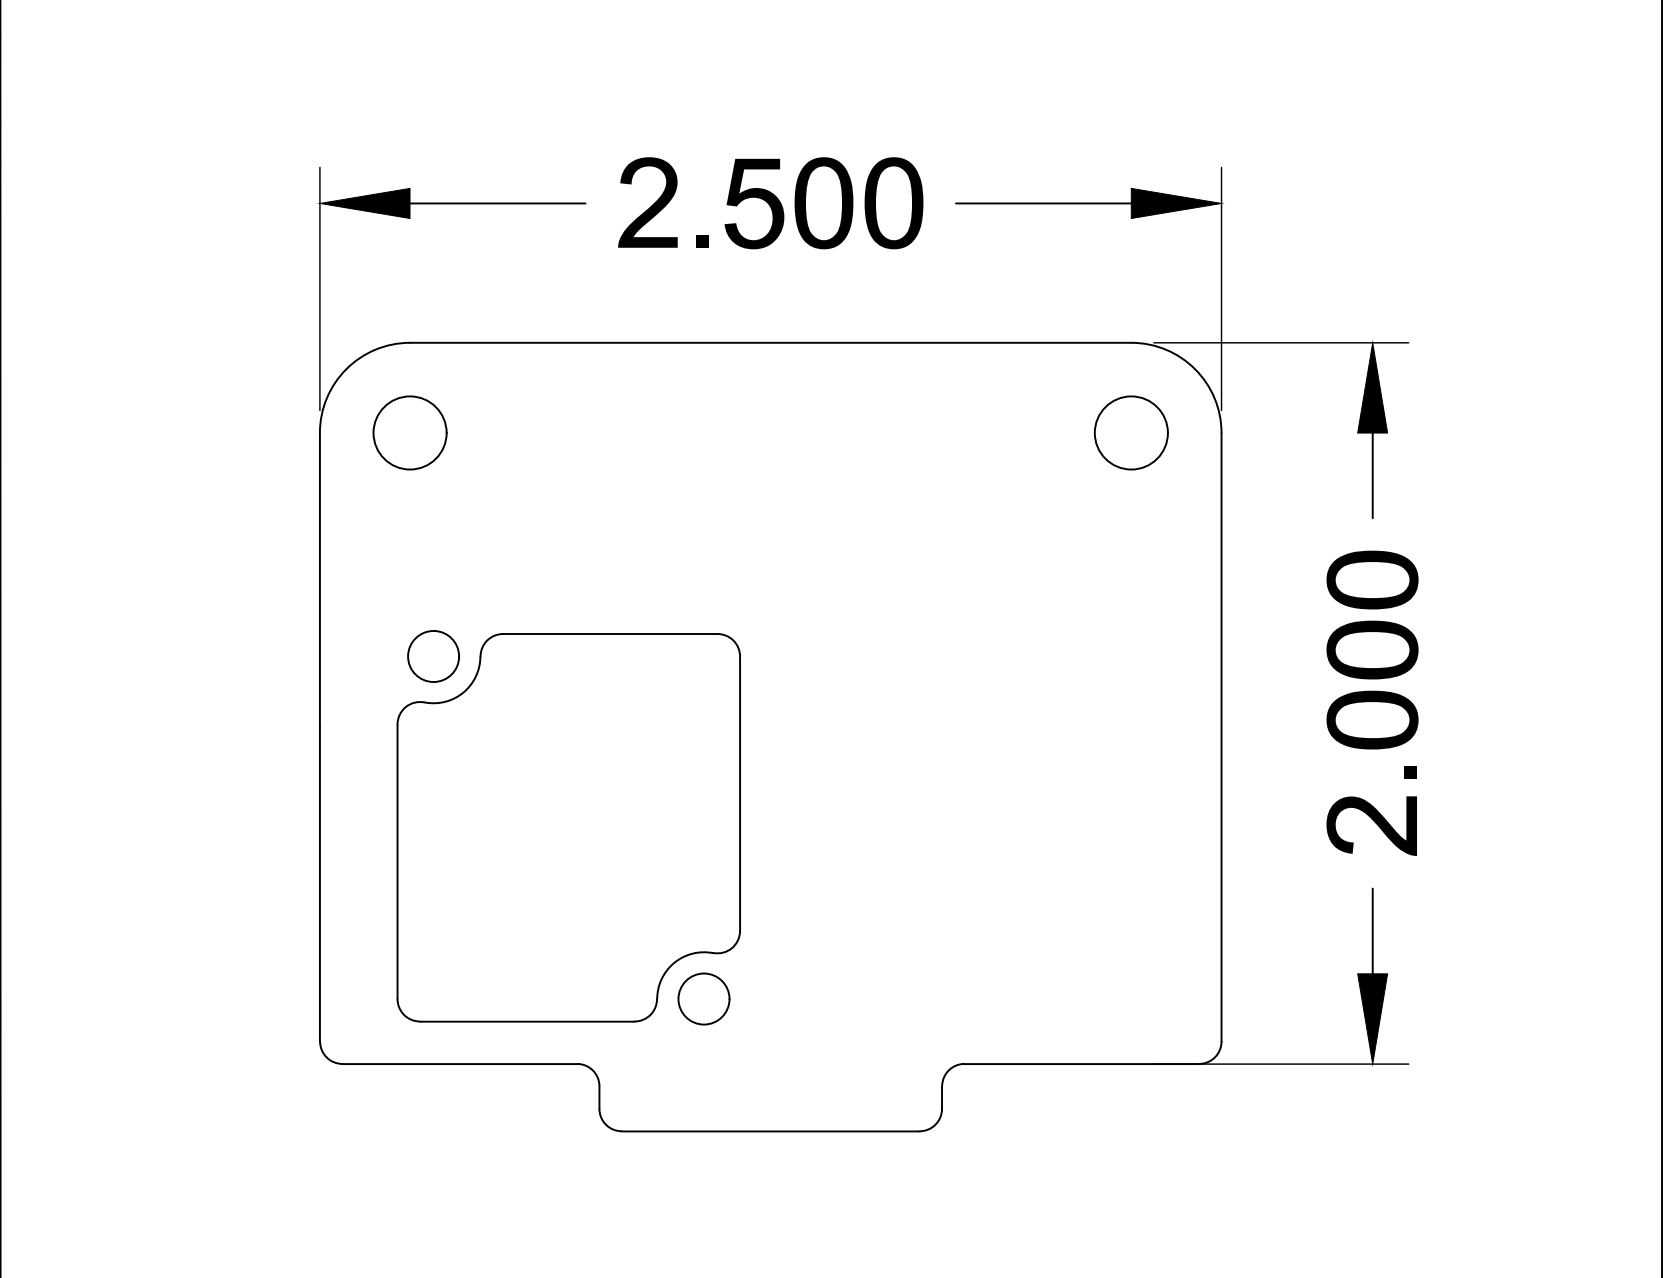

COMPATIBLE POCKETS

- MINI

MP-100 SERIES PANELS

- | | |
|---------|--|
| MP-100 | |
| MP-101 | |
| MP-101L | |
| MP-102 | |
| MP-102R | |
| MP-113 | |
| MP-114 | |

| | | | | |
|---|------------------------|-------------------------------|---|-----------------|
| REVISED: 01/2021 | MATERIAL: | FINISH: | DESCRIPTION: | REV 1 |
| ALL DIMENSIONS ARE FOR REFERENCE ONLY. ALL DIMENSIONS ARE IN INCHES | 1/16" 6061-T6 ALUMINUM | BLACK POWDER COAT, SEMI GLOSS | MINI FLOOR POCKET PANEL WITH (1) OFF CENTER CONNECTRIX CUTOUT | SHEET 1 OF 1 |