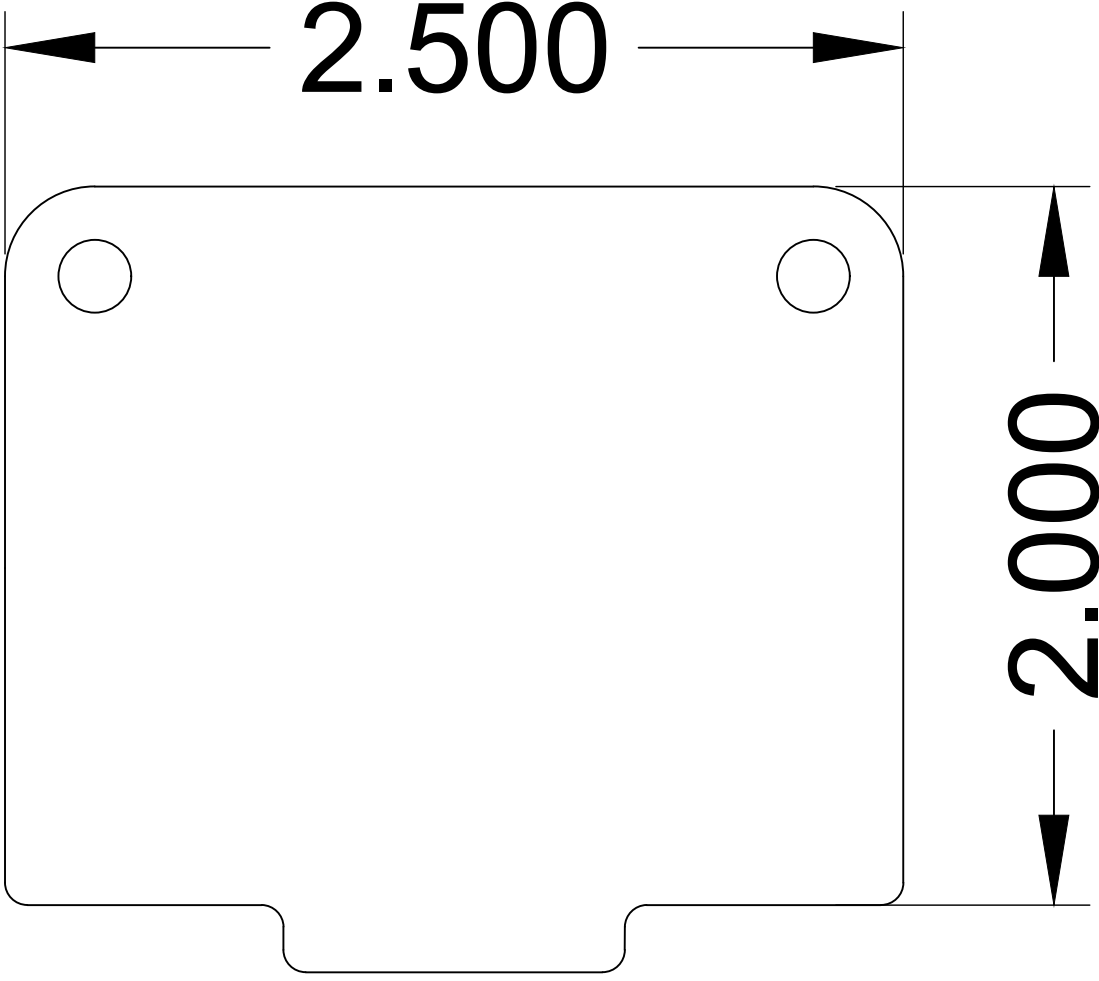

MODEL NO.	MP-100	SERIES	MP-100 SERIES	TYPE	MINI FLOOR POCKET PANEL	 PROUDLY MADE IN THE U.S.A.	 ACE BACKSTAGE CO Stage Pocket Systems <i>Connectivity</i> www.acebackstage.com
-----------	---------------	--------	----------------------	------	--------------------------------	---	--

COMPATIBLE POCKETS

- MINI

MP-100 SERIES PANELS

MP-100	
MP-101	
MP-101L	
MP-102	
MP-102R	
MP-113	
MP-114	

REVISED: 01/2021	MATERIAL:	FINISH:	DESCRIPTION:	REV 1
ALL DIMENSIONS ARE FOR REFERENCE ONLY. ALL DIMENSIONS ARE IN INCHES	1/16" 6061-T6 ALUMINUM	BLACK POWDER COAT, SEMI GLOSS	MINI FLOOR POCKET PANEL, BLANK.	SHEET 1 OF 1