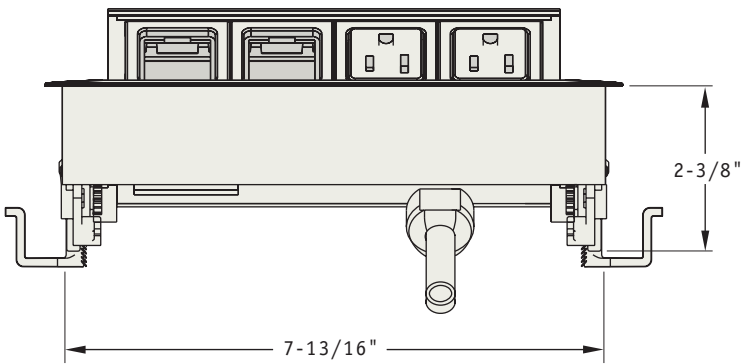

{ M H O } Look what's popping up now: The next generation of flexible desktop power and data solutions for executive and institutional work station applications. Retractable and durably constructed, Byrne's Modular High Output convenience outlets are highly functional with a fluid one touch door that remains open during use. Constructed out of clear anodized aluminum, they

are scalable to meet the varying power, data, and audio/visual requirements. Each unit includes a voice/data adapter kit (A/V adapter kits and voice/data jacks sold separately). MHO is UL Listed and available with 15amp cord, Byrne Interlink, Byrne Interconnect, or hardwire versions. To learn more, visit us at www.byrne-electrical.com

Byrne

ELECTRICAL
SPECIALISTS

320 Byrne Industrial Drive • Rockford, Michigan 49341

616 866-3461 • Fax 616 866-3449

www.byrne-electrical.com