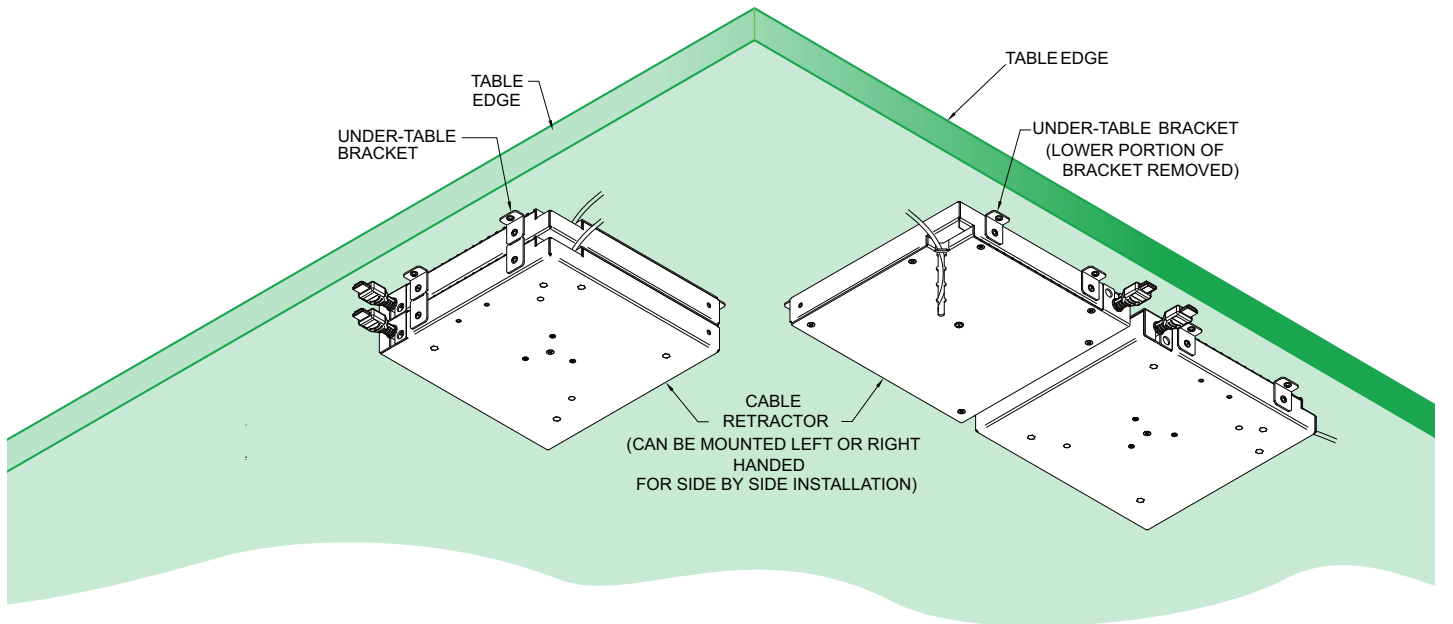

LP-TBRT RETRACTOR USING THE UT-2-LPRTMKT UNDER TABLE MOUNTING KIT