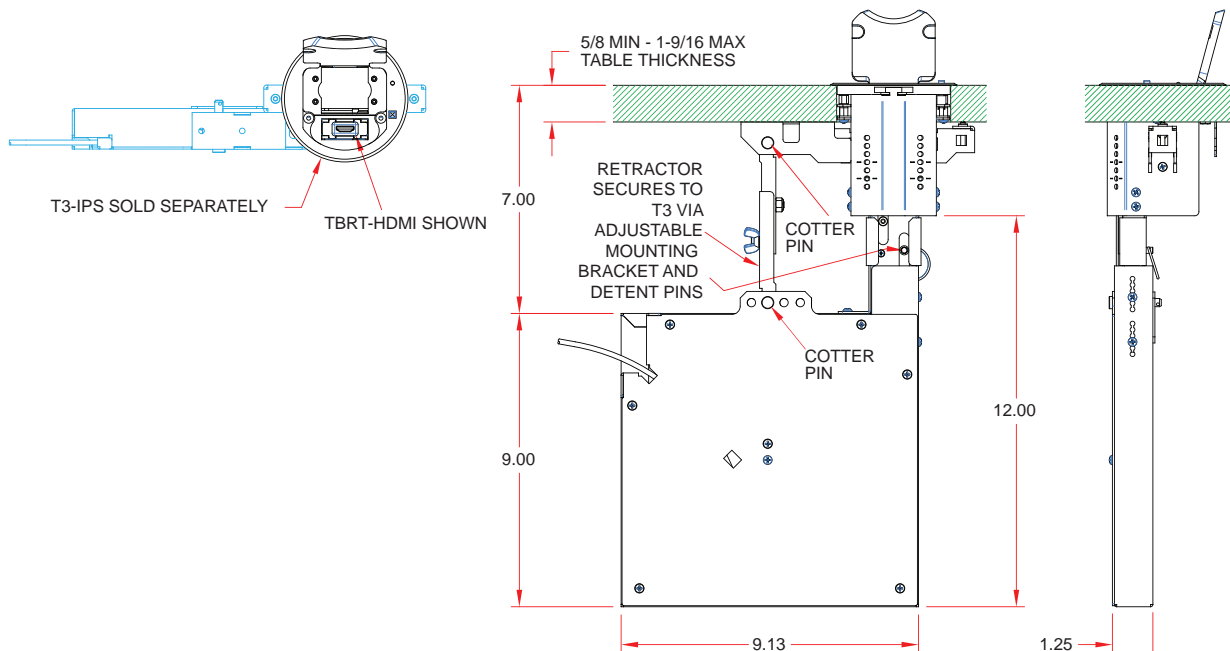

OVERALL RETRACTOR DIMENSIONS WITH T3-IPS