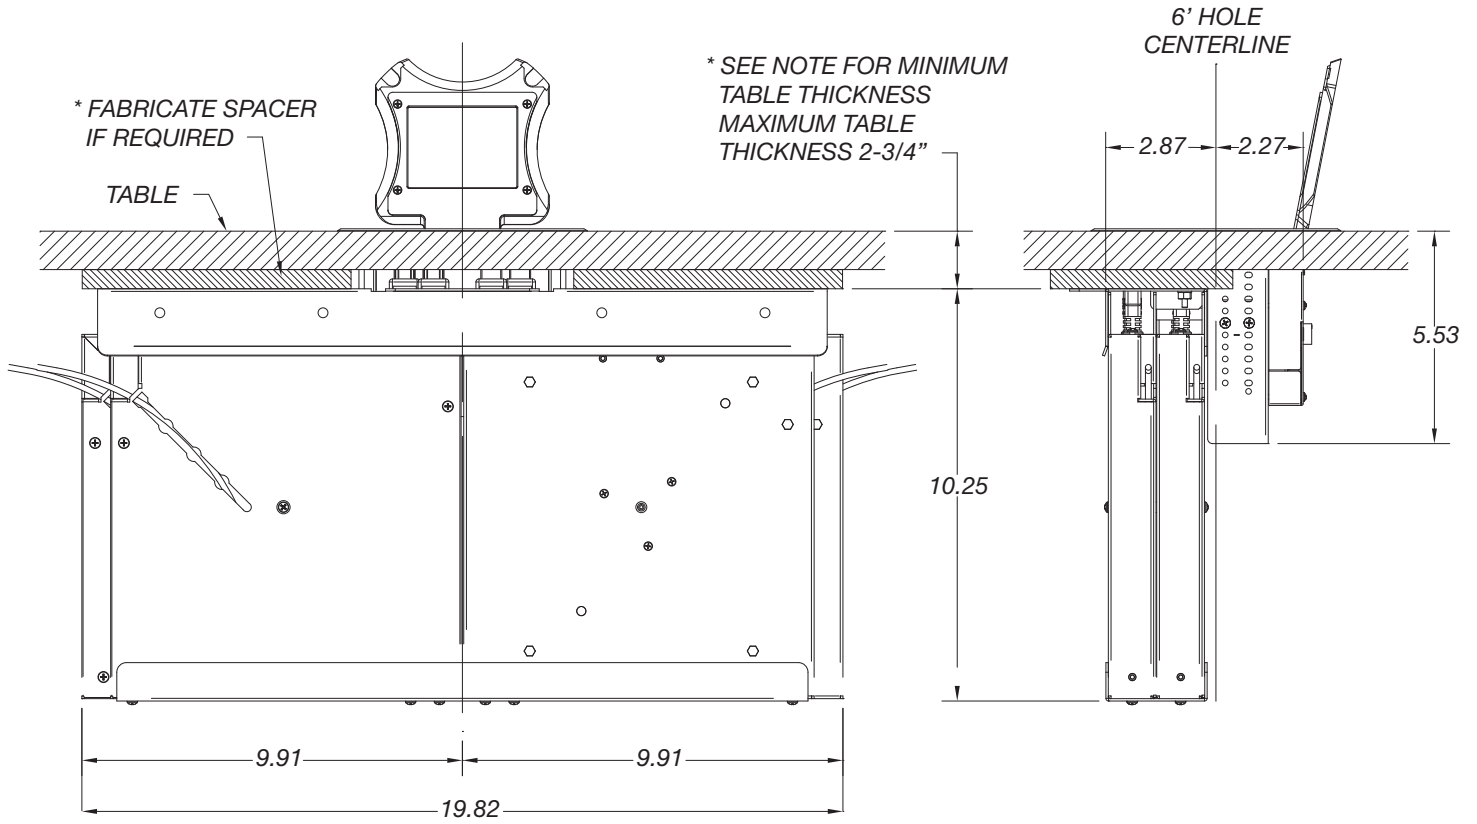

LP-T6 FLEX DIMENSIONS

CAUTION: IF DESK/TABLE IS LESS THAN MINIMUM THICKNESS SPECIFICATION, SPACERS MUST BE FABRICATED AND USED, OR SCREEN DAMAGE MAY RESULT.

* MINIMUM THICKNESS FOR ALL LP RETRACTORS EXPECT FOR DISPLAY PORT: 1-1/8"

* MINIMUM THICKNESS FOR DISPLAY PORT LP RETRACTORS: 1-1/2"

LP-TBRT BLANK can be used to cover any one or two unused retractor openings on the front row.