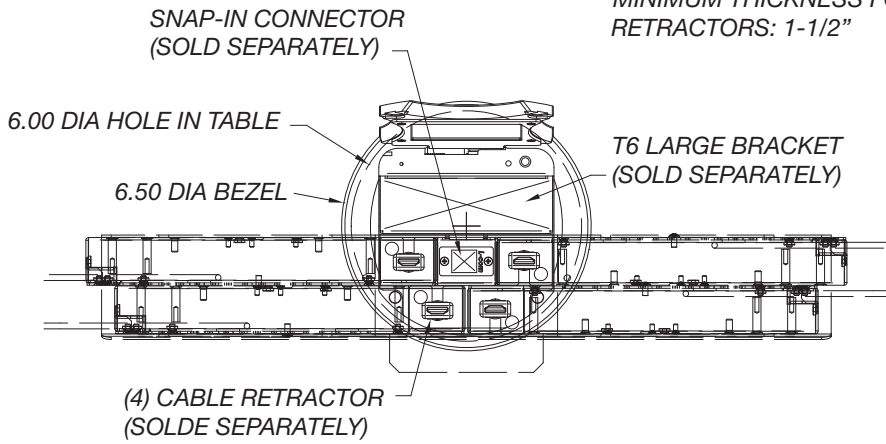

LP-T6 FLEX DIMENSIONS

CAUTION: IF DESK/TABLE IS LESS THAN MINIMUM THICKNESS SPECIFICATION, SPACERS MUST BE FABRICATED AND USED, OR SCREEN DAMAGE MAY RESULT.

* MINIMUM THICKNESS FOR ALL LP RETRACTORS EXPECT FOR DISPLAY PORT: 1-1/8"

* MINIMUM THICKNESS FOR DISPLAY PORT LP RETRACTORS: 1-1/2"

LP-TBRT BLANK can be used to cover any one or two unused retractor openings on the front row.