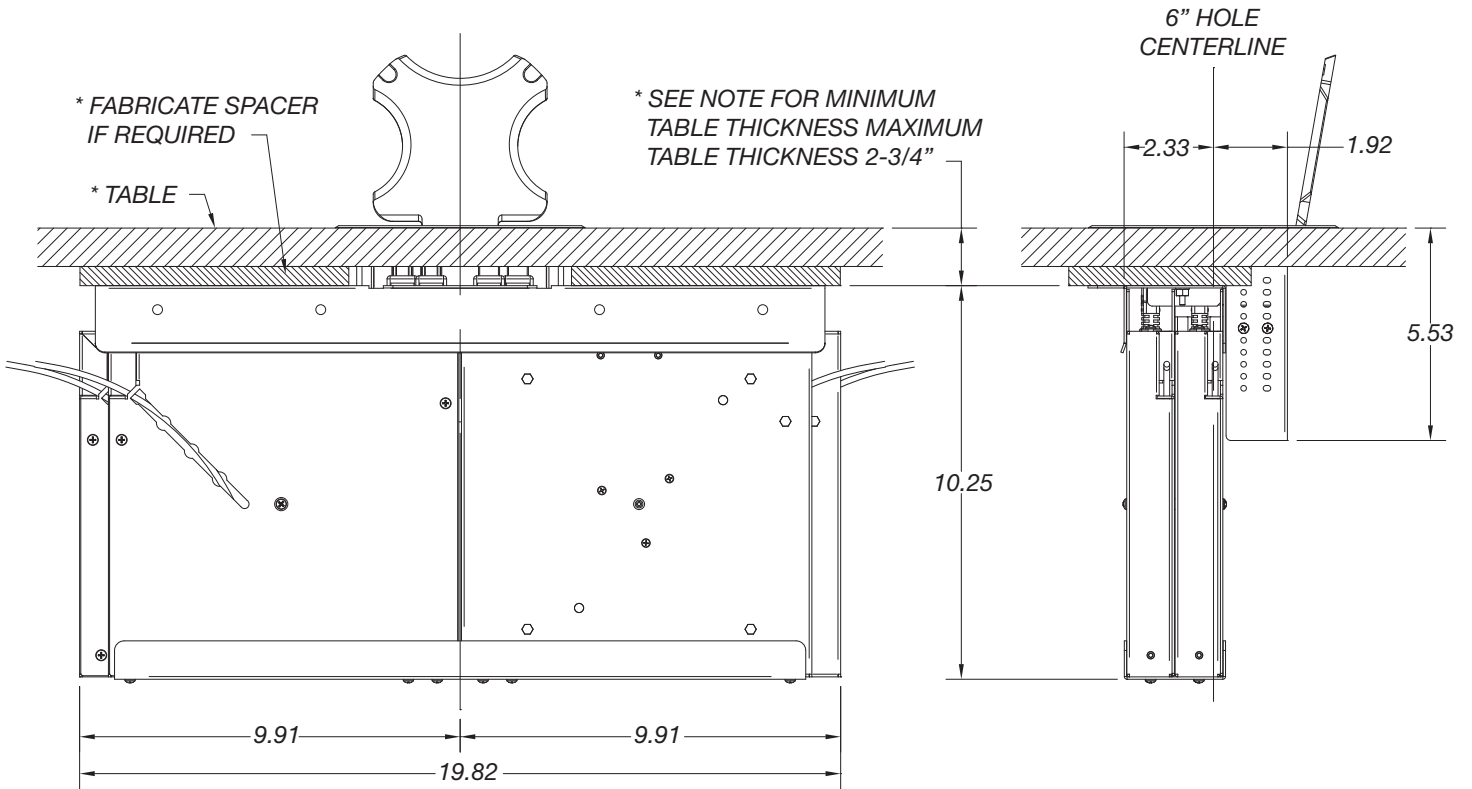

LP-T6 DIMENSIONS

CAUTION: IF DESK/TABLE IS LESS THAN MINIMUM THICKNESS SPECIFICATION, SPACERS MUST BE FABRICATED AND USED.

* MINIMUM THICKNESS FOR ALL LP RETRACTORS EXCEPT FOR DISPLAY PORT: 1-1/8"

* MINIMUM THICKNESS FOR DISPLAY PORT LP RETRACTOR: 1-1/2"