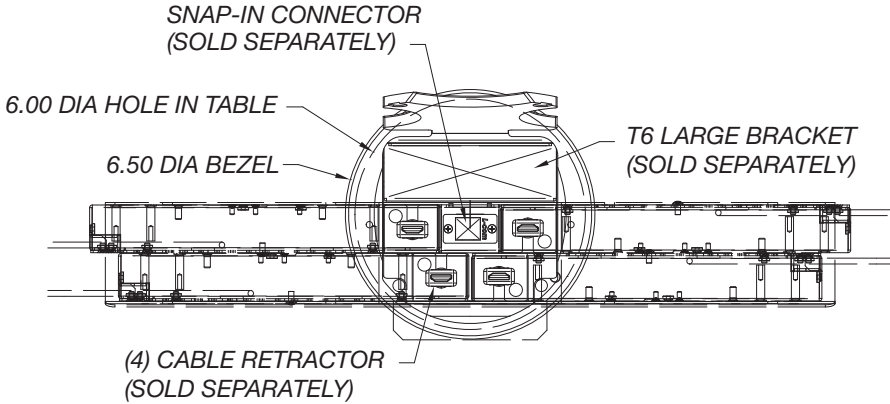

LP-T6 DIMENSIONS

CAUTION: IF DESK/TABLE IS LESS THAN MINIMUM THICKNESS SPECIFICATION, SPACERS MUST BE FABRICATED AND USED.

* MINIMUM THICKNESS FOR ALL LP RETRACTORS EXCEPT FOR DISPLAY PORT: 1-1/8"

* MINIMUM THICKNESS FOR DISPLAY PORT LP RETRACTOR: 1-1/2"