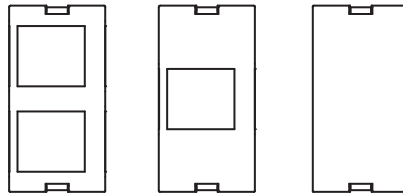

“SS” Insert Kit

Add 1” for a Single, Dual or Blank Insert
Minimum: 0