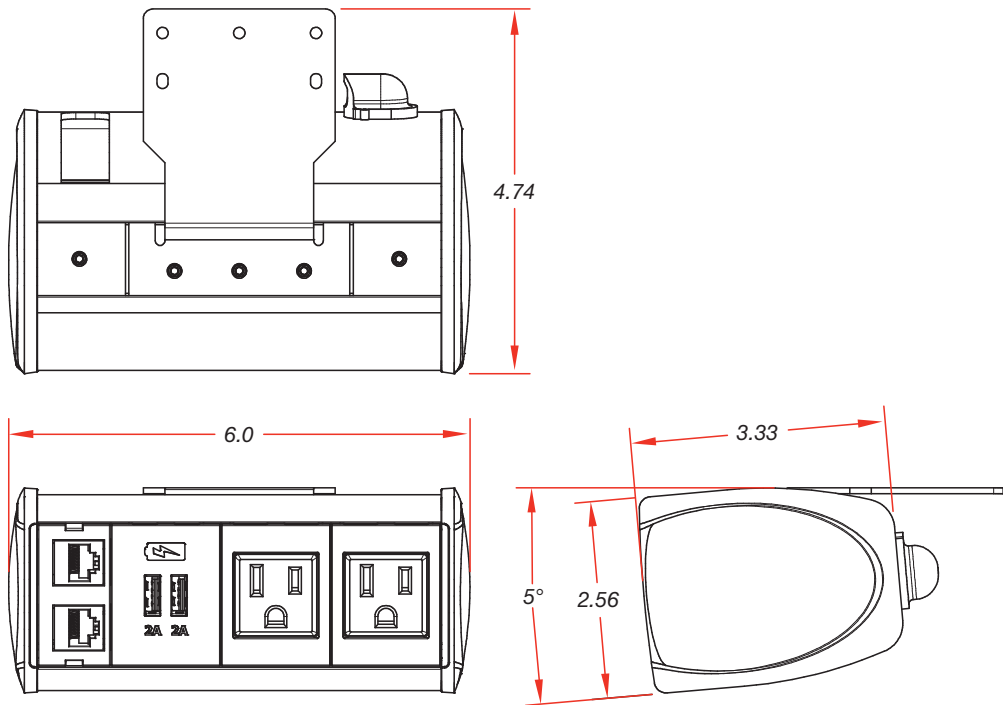

FEATURES

- Elegant Aluminum Design
- No hardware visible to user
- Compact size
- Rated for commercial use
- Designed for 2 to 5 Outlets
- Up to 2-Dual USB Chargers with full 5V 10W charging capability on each charging port
- Sized to fit Cat-6 and larger cables
- Sized to fit HDMI Bulkheads and cables
- Multiple color combinations to choose from
- Available in Clamp-On or Under-Table styles
- Non-marring C-Clamp table attachment with swivel screw tightener
- Knurled knob for easy toolless clamping (Clamp models)

SYM-CL MODEL DIMENSIONS

SYM-UT MODEL DIMENSIONS

CALCULATING DIMENSIONS

For Calculating Approximate Length of any Symphony Clamp-On or Under-Table Box Assembly:

“AC” Inserts

Add 1.5” for each AC Insert
 Minimum: 2
 Maximum: 5