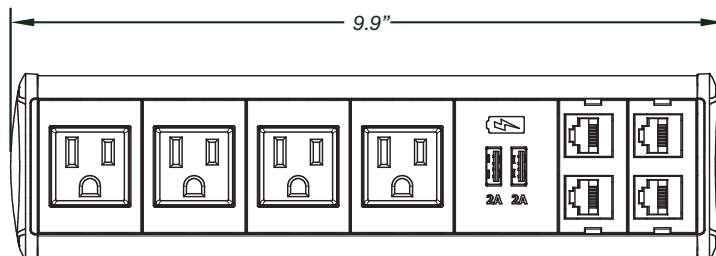

Select # of AC Outlets:

Two to five outlets may be selected: 2AC, 3AC, 4AC, 5AC

Select # of Snap-in Insert Kits*:
 (1SS, 2SS, 3SS, etc..for the first three digits)

Select number and type of VGA or XLR inserts if required:
 (1VGA, 1XLR etc...for the second three digits.)

* Each SS kit includes one blank, single and dual Keystone Insert

Select End Cap Color:

B= Black
 W= White

Select Cord AC Length:

6’ = Blank
 9’6” = 9

No hardware visible to user

Examples:

Model: SYM-CL-2AC-1CA-1SS

Model: SYM-CL-4AC-1CA-2SS

ORDERING INFORMATION

Stock Units

Four popular Symphony Clamp-On table box units are stocked for your convenience. These all have 2 AC outlets, 1 Dual USB charger and come with or without 1 keystone SS insert kit. All units have an aluminum housing with black (ABB) or white (AWW) end caps and inserts.