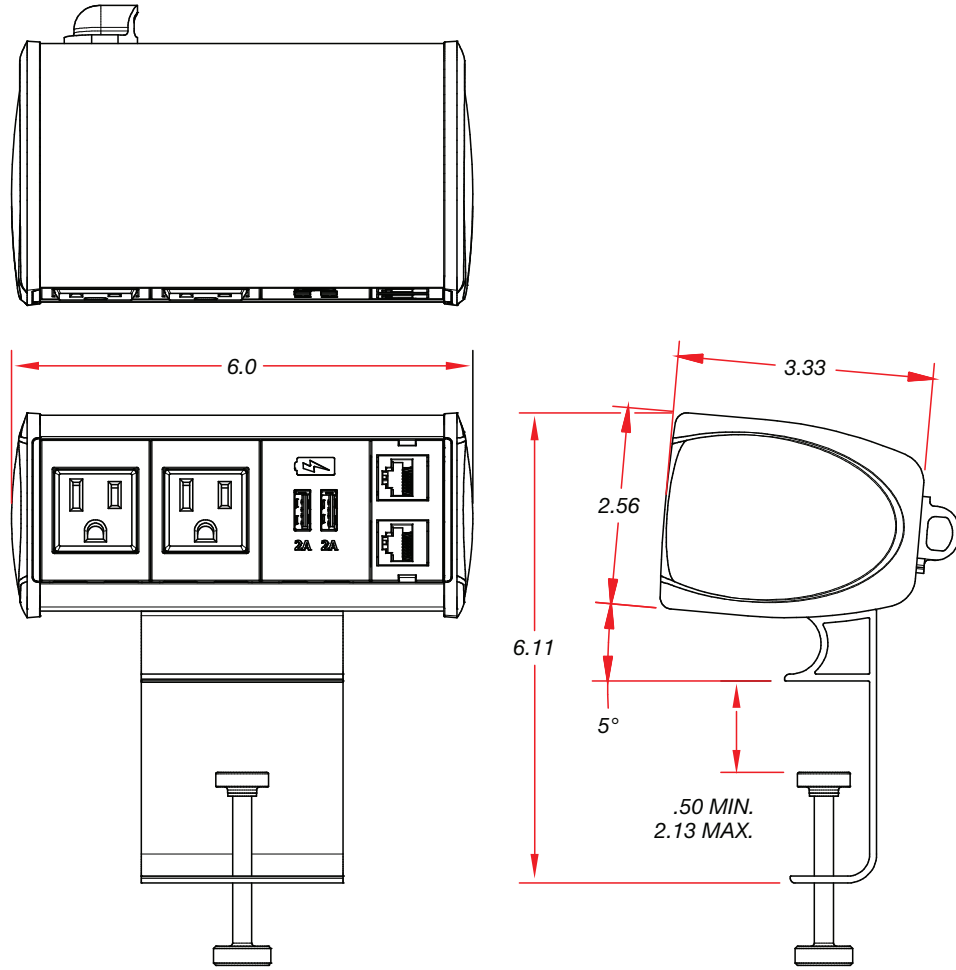

SYM-CL MODEL DIMENSIONS