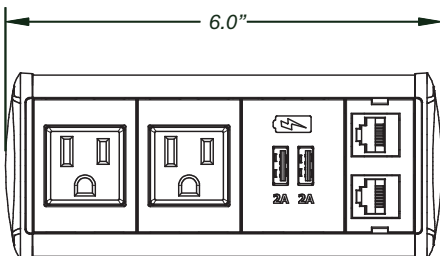

* Each SS kit includes one blank, single and dual Keystone Insert

Select End Cap Color:

B= Black
 W= White

Select Cord AC Length:

6’ = Blank
 9’6” = 9

No hardware visible to user

Examples:

Model: SYM-CL-2AC-1CA-1SS