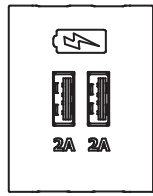

SYM-CL MODEL DIMENSIONS

SYM-UT MODEL DIMENSIONS

CALCULATING DIMENSIONS

For Calculating Approximate Length of any Symphony Clamp-On or Under-Table Box Assembly:

“AC” Inserts

Add 1.5” for each AC Insert
 Minimum: 2
 Maximum: 5

“CA” Inserts

Add 1.5” for each Dual USB Insert
 Minimum: 0
 Maximum: 2

“SS” Insert Kit

Add 1” for a Single, Dual or Blank Insert
 Minimum: 0

End Caps

Add 0.5” for the two end caps

Assemble to Order Model Number Key