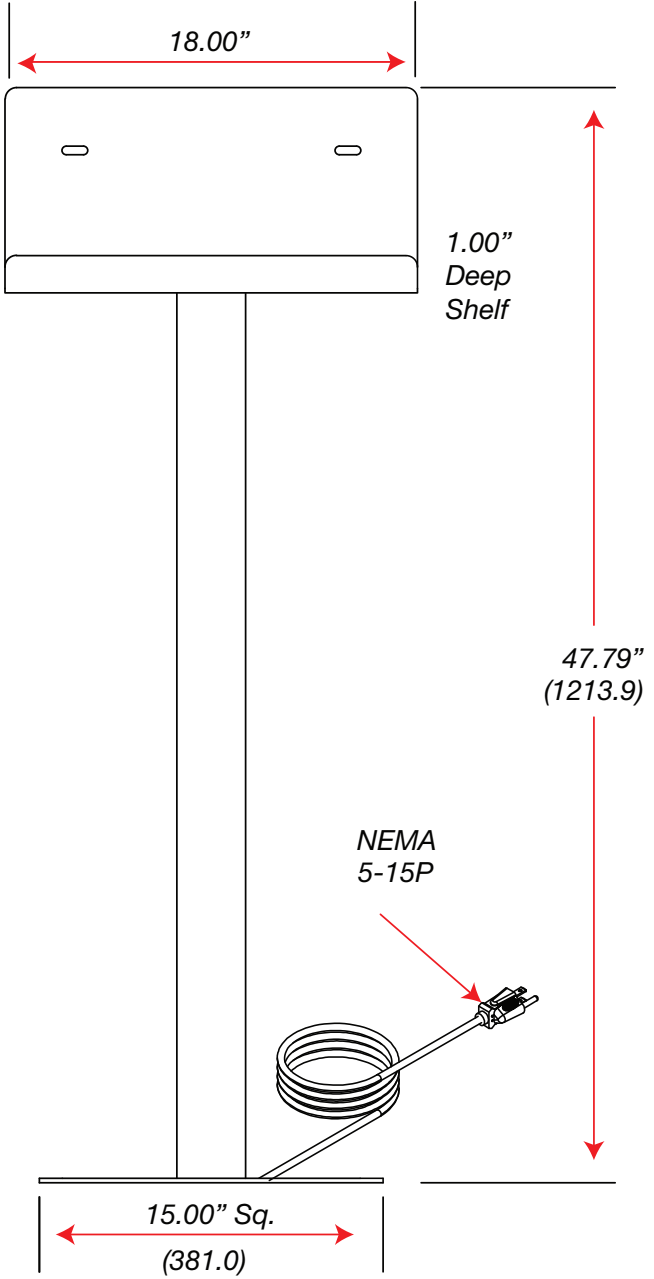

DIMENSIONS

Floor Stand