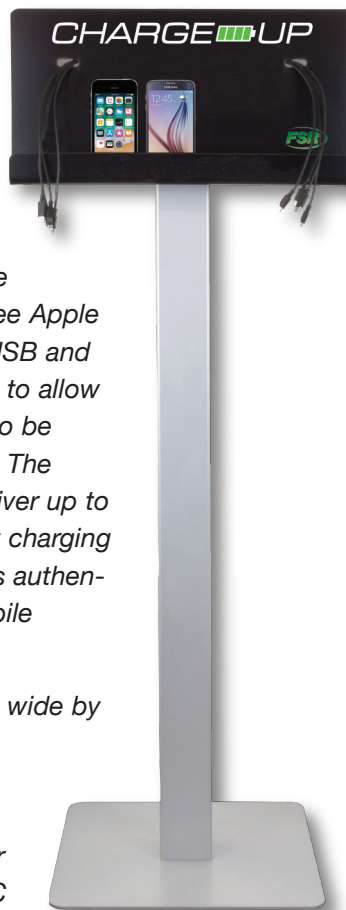

Charge-Up™ Charging Station

FSR

Metal Products Group

CGUP-1

DESCRIPTION

Charge-Up Charging Stations are a welcomed convenience to offer your customers. Each station can charge up to eight mobile devices at a time. The charging cable assortment includes three Apple Lightning, three Micro USB and two USB Type-C cables to allow for up to eight devices to be charged simultaneously. The charging cables can deliver up to 2.4A each, with efficient charging technology that includes authentication of nearly all mobile devices.

The unit features an 18" wide by 1" deep device tray to accommodate a wide range of devices. A 6' AC cord provides power from a standard 125VAC 15A outlet. The

Charge-Up Charging Station is shipped as an easy to assemble kit and is designed for indoor installation. Installing a **Charge-Up** Charging Station is a great way to keep your customers connected.

APPLICATIONS

Excellent for airports, arenas, shows, restaurants, most common areas.

FEATURES

- Easy Assembly
- Compatible with nearly any mobile device or cell phone
- Eight Charging Ports with USB, Micro-USB and Apple Lightning Connectors
- Customized Logo options available upon request
- Floor Stand or Wall Mount models available