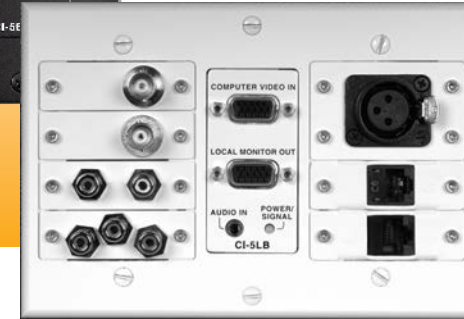

DESCRIPTION

Simple. Flexible. Affordable.

The IPS (Intelligent Plate Solutions) line is a wide variety of interconnect solutions that satisfies virtually any AV interface application. Customizing just became standard at budget friendly prices.

Create unlimited combinations of connector inserts with this diverse assortment of sleek wall plate and under table mounting styles. Select wall plate opening styles accept only IPS inserts. Other styles accept various combinations of any IPS insert and FSR's Decora inserts, allowing you to mix and match. See illustrations for details on the endless possibilities.

IPS wall plates are manufactured with 1/4" thick milled aluminum, and are designed to have the IPS insert fit flush upon installation. All system components are quick and easy to install and come with all necessary assembly hardware. All inserts and plates are available in white, black and ivory (under table boxes available in black only).

IPS under-table boxes are manufactured of 16-gauge, cold rolled steel and designed to provide easy under table connectivity without ever having to cut a hole in your table.

All assembled units provide visually attractive and functional elements worthy of even the most luxurious architectural environments.

Ordering is simple!

1. Identify part numbers and descriptions using the illustrations.
2. Select your choice of connectors, insert style and color for your application.
3. Choose the wall plate or under table mount that accommodates your selection of inserts and/or connectors.

43907

The Simple Solution (SS) series of Decora style inserts (pictured on page four) are plastic, snap-in connectors. This is part of an existing FSR series that is also compatible with IPS system. SS series is available in white, black, and ivory.

FEATURES

- Unlimited connector combinations
- Rugged and attractive construction
- Convenient connection point for most AV products
- Plates and connectors can be easily added and changed
- Active and passive interfaces available
- Choice of three colors (except UT models: black only)
- Huge choice of schemes

APPLICATIONS

- Classrooms
- Boardrooms
- Conference Rooms
- Control Rooms
- Lecterns
- Lobbies
- Churches
- Airports
- Hotels
- Hospitals

Ordering is simple using "IPS Designer" on the FSR Website

FSR makes designing a fully populated wall plate a few clicks away with its "IPS Planner" accessible on the FSR website. Simply "drag and drop" to load a wall plate with Decora™, IPS and Twister 2 inserts. This "view as you build scheme" allows the user to fully populate wall plates with the desired components in a matter of minutes. A detailed parts list can then be viewed and printed for fast, easy ordering."

FSR Inc.

244 Bergen Boulevard, Woodland Park, NJ 07424
Phone: 973.785.4347 · Fax: 973.785.4207

Web: www.fsrinc.com · E-mail: sales@fsrinc.com LIT1150J