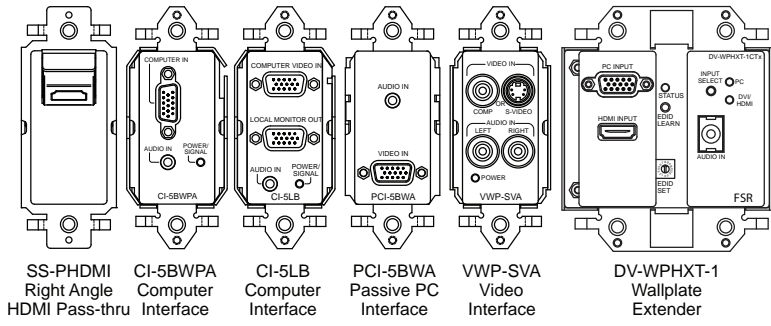

## IPS Wall Plates

IPS-WP1Q  
3 IPS Openings

IPS-WP1H  
5 IPS Openings

IPS-WP1D  
1 IPS Opening

IPS-WP2T  
2 IPS & 1 Decora Opening

IPS-WP3Q  
2 IPS & 1 Decora Opening

IPS-WP2D  
1 IPS & 1 Decora Opening

IPS-WP3T  
1 IPS & 2 Decora Openings

IPS wall plates are manufactured with 1/4" thick milled aluminum, and are designed to have the IPS insert fit flush upon installation. All system components are quick and easy to install and come with all necessary assembly hardware. All inserts and plates are available in white, black and ivory (under table boxes available in black only).

Ordering is simple!

1. Identify part numbers and descriptions using the illustrations.
2. Select your choice of connectors, insert style and color for your application.
3. Choose the wall plate or under table mount that accommodates your selection of inserts and/or connectors.