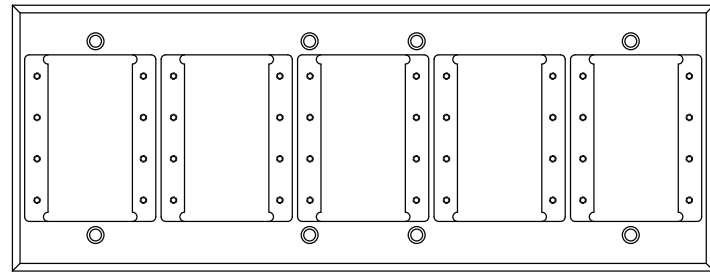

## IPS Wall Plates

IPS-WP1Q  
3 IPS Openings

IPS-WP1H  
5 IPS Openings

IPS-WP1D  
1 IPS Opening

IPS-WP2T  
2 IPS & 1 Decora Opening

IPS-WP3Q  
2 IPS & 1 Decora Opening

IPS-WP2D  
1 IPS & 1 Decora Opening

IPS-WP3T  
1 IPS & 2 Decora Openings

IPS under-table boxes are manufactured of 16-gauge, cold rolled steel and designed to provide easy under table connectivity without ever having to cut a hole in your table.

All assembled units provide visually attractive and functional elements worthy of even the most luxurious architectural environments.