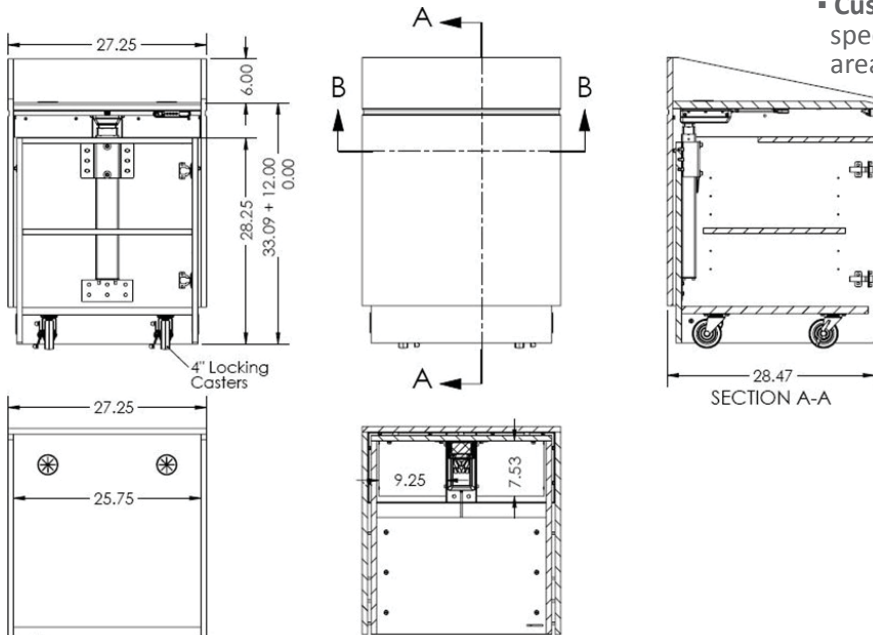

Standard Features

- Roll-about multimedia lectern
- Suitable for a tall or short person
- Silent lift mechanism
- Highly resistant thermowrap surface/body finish
- Surface to support monitors, laptops and room control systems
- Interior adjustable shelf which can be removed to install an optional 12U rack module
- Secondary shelf for storing your items
- One locking door
- 4" heavy duty casters (2 locking)

Options

- **PLM1022** 10" - 22" Monitor mount
- **PB** Six outlet power bar with 10 ft. cord
- **FM3** Count down timer/ clock
- **MIC-18** MX418C Shure Gooseneck microphone
- **LIGHT-18** Littlite Gooseneck
- **PC-PATCH** 2x 110AC, RJ45, Phone, 2x USB
- **SF-PB3** Surface mounted 3-outlet 120V power bar with 10 ft. cord
- **CUB7** Table top cable well
- **CNL13** 13" Console
- **CNL26** 26" Console
- **DIR9200-12** 12U Rack module
- **Custom Cutout** Cutouts for electronics or other items specified by the customer. Top surface and/or console area only

Shown with optional CNL13 (Sold separately)

Specifications

Model: LEXYZ34
Width: 27.31"
Depth: 28.85"
Height: 43.2"

Finishes

(Other colors available with a longer lead time)

The information contained in this drawing is the sole property of AVF Audio Visual Furniture International. Any reproduction in part or as a whole without the written permission of Audio Visual Furniture International is prohibited. AVF can build or modify stock configurations to suit customer specifications. Please contact us to discuss how this service can help meet your needs. Some quantity restrictions may apply. Specification subject to change without notice. Computers, cameras, monitors, etc. are shown to illustrate product usage and are not included unless otherwise noted.