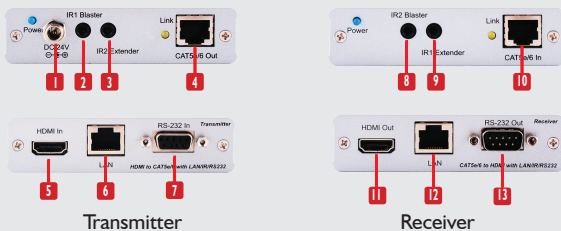

PANEL DESCRIPTION

1 DC 24V Power	2 IR 1 Blaster	11 HDMI OUT
3 IR 2 Extender	4 CAT 5e/6/7 Out	12 LAN Out
5 HDMI IN	6 LAN	13 RS 232 Out
7 RS 232 IN	8 IR 2 Blaster	
9 IR 1 Extender	10 CAT 5e/6/7 In