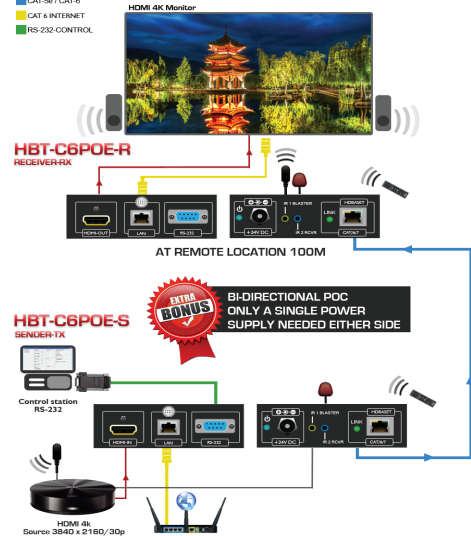

HBT-C6POE-SET

ITEM

SPECIFICATION

DESCRIPTION	HBT-C6POE-S	HBT-C6POE-R
Description	HDBaseT HDMI Transmitter	HDBaseT HDMI Receiver
Output Displays	HDBaseT HDMI Transmitter	HDBaseT HDMI Receiver
Input	1x 3.5mm IR Extender 1x RS-232 1x LAN port 1x HDMI	1x CAT5e/6/7 1x 3.5mm IR Extender
Output	1x CAT5e/6/7 1x 3.5mm IR Blaster	1x 3.5mm IR Blaster 1x RS-232 1x LAN port 1x HDMI
HDCP	Yes	
Ethernet Speed	100Mbps	
Video Bandwidth	Single-link 300MHz [9Gbps]	
Supported Resolutions	480i~1080p@50/60, 1080p@24, 3D 4K@30 Up to Ultra HD (3840x2160@24/25/30Hz)	
CEC Support	Allow CEC bypass	
CAT5/6/7 Cable	4K2K: (3840X2160@30Hz) ~ 70meter (229feet) (CAT6e) FULL HD: (1080p) ~ 100meter (330feet) (CAT6e/6A)	
Audio Support	LPCM 7.1CH, Dolby TrueHD, Dolby Digital Plus and DTS-HD Master Audio	
IR Frequency	30~50kHz	
ESD Protection	Human body model — ±8kV (air-gap discharge) & ±4kV (contact discharge)	

VIDEO WALL VIDEO PROCESSORS
MULTIVIEWERS DIGITAL SIGNAGE
EXTENDERS CONTROL CENTERS
SCALERS WIRELESS

Toll Free 1.866.508.0269 | sales@avenview.com